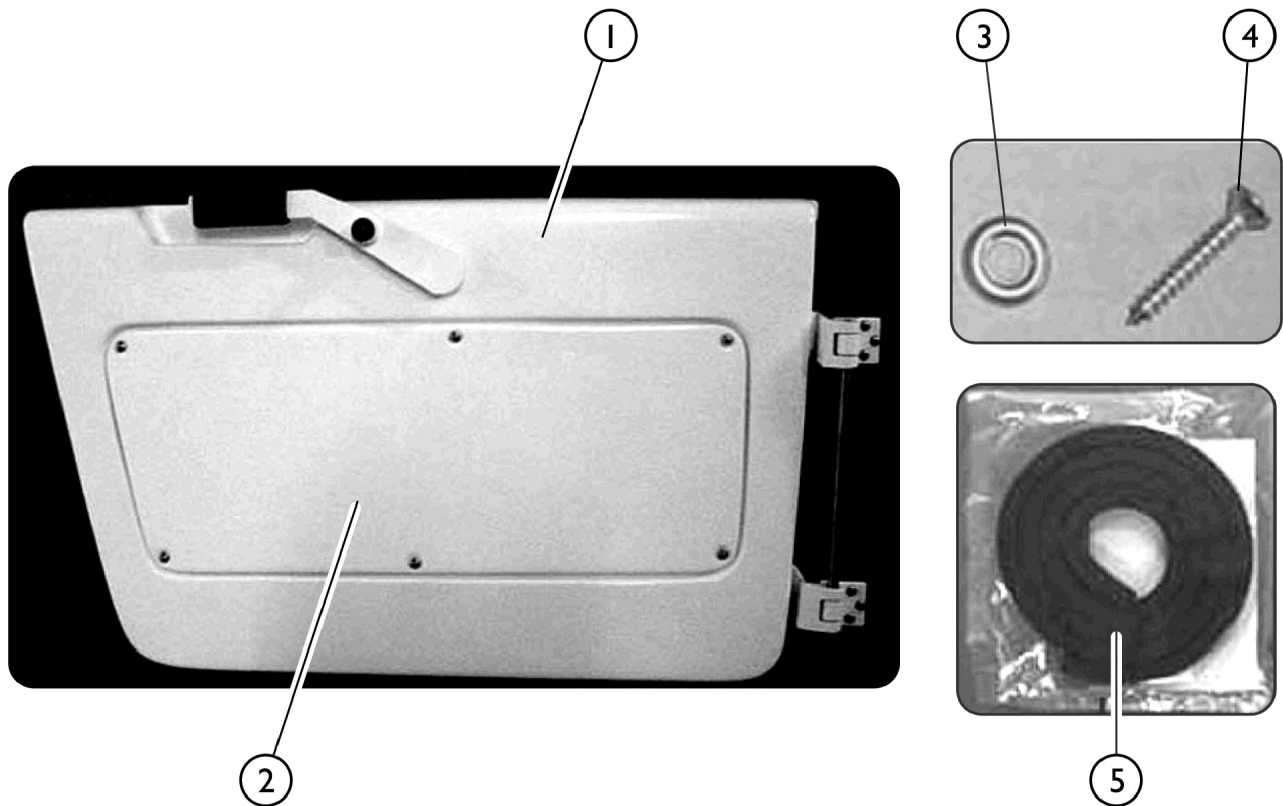

IH3602GXL, IH3802G, IH3752G - Door Assembly

When ordering a replacement for the Door Assembly, please order IHPAR9261, Grab Bar also. See "Door Handle and Safety Latch Components" for more information.

SICC_064A

Item Number	Note	Part Number	Description	Quantity Per	
				Package	Assembly
1		1161008-NLA	NLA - Door Assembly, White	1	1
1		IHPAR9261	Grab Bar (10")	1	1
2		PARP42W	Door Panel, White	1	1
3		IHPAR9907	Washer, #8 Countersunk Finishing	1	1
4		IHPAR9908	Screw	1	1
5		1149230	Seal, 6' Door w/ Tape	1	1

When ordering a replacement for the Door Assembly, please order IHPAR9261, Grab Bar also. See "Door Handle and Safety Latch Components" for more information.