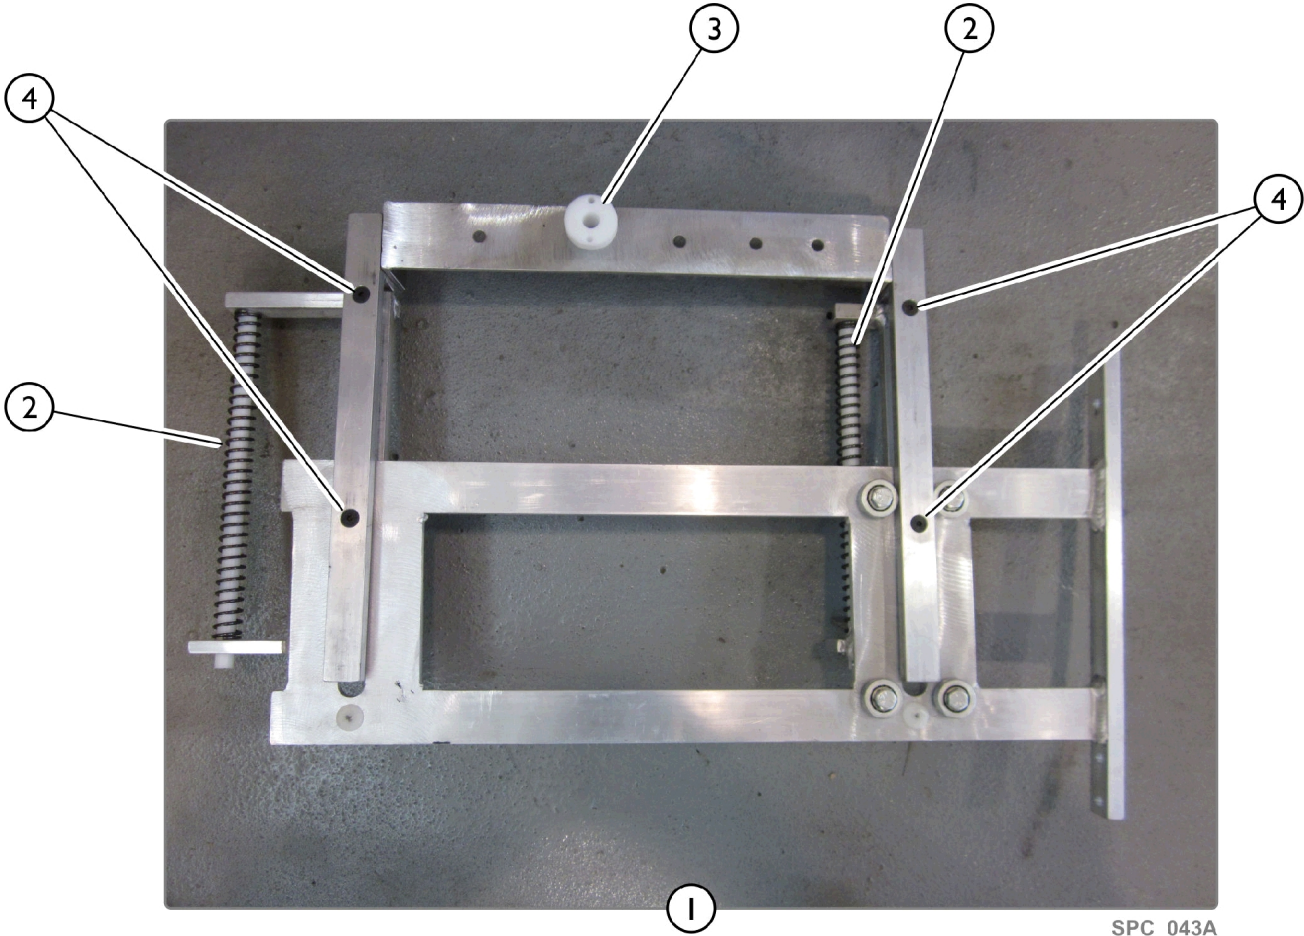

# IH3602GXL, IH3802G, IH3752G - Door Frame Assembly

SPC\_043A

Item Number	Note	Part Number	Description	Quantity Per	
				Package	Assembly
1	A	PAR3600A	Complete Door Frame Assembly	1	1
2		IHPAR3608L	Spring, Long, Door Hinge	1	2
3		IHPAR3621	Bushing, Door Handle	1	1
4		IHPAR9917	Bolt, Door Hinge Bracket	1	4