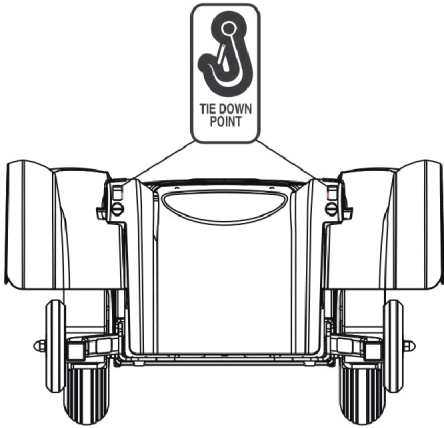

Label Locations For TRBKTS Option

Front View of Wheelchair

Rear View of Wheelchair

Seat/Chest Positioning Strap DOES NOT conform with ANSI/RESNA WC/19 Warning Label is sewn onto the positioning strap

TRBKTS Option Label Locations