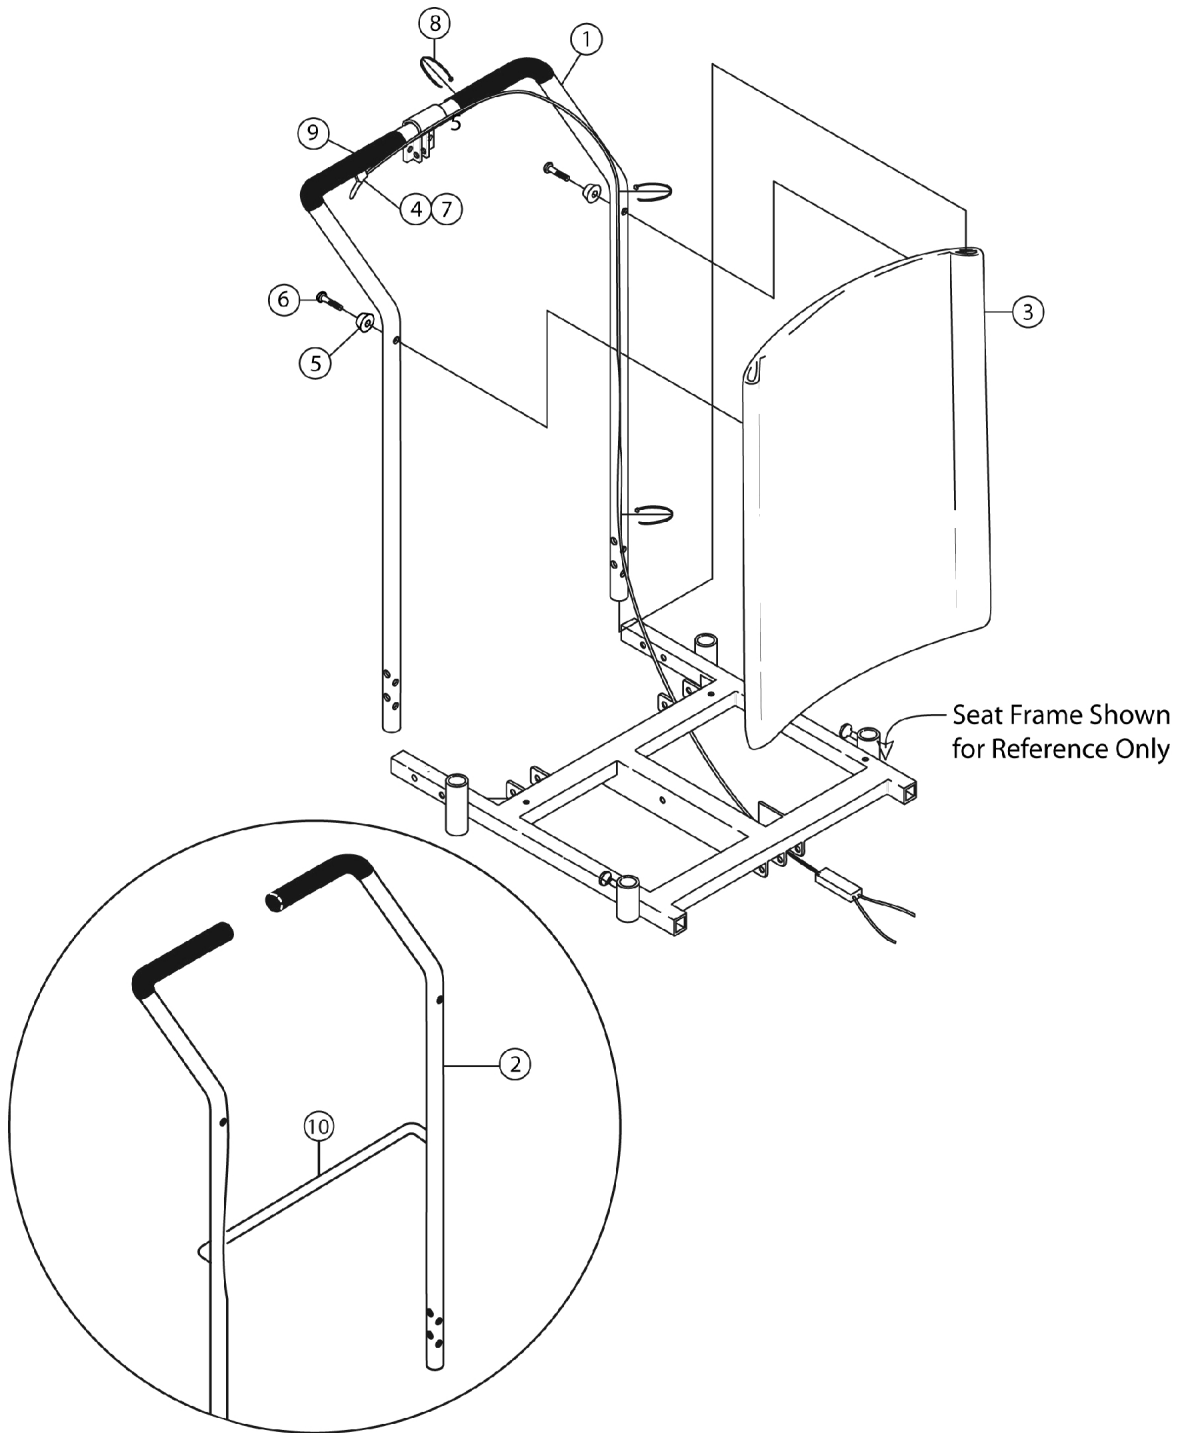

# Back Post and Upholstery

## Back Post and Upholstery

Item Number	Note	Part Number	Description	Quantity Per	
				Package	Assembly
1		440106-1	Back Post Assembly (15" W x 20" H)	--	1
1		440106-2	Back Post Assembly (16" W x 20" H)	--	1
1		440106-3	Back Post Assembly (17" W x 20" H)	--	1
1		440106-4	Back Post Assembly (18" W x 20" H)	--	1
1		440106-5	Back Post Assembly (19" W x 20" H)	--	1
1		440106-6	Back Post Assembly (20" W x 20" H)	--	1
1		1072266-1	Back Post Assembly (15" W x 24" H)	--	1
1		1072266-2	Back Post Assembly (16" W x 24" H)	--	1
1		1072266-3	Back Post Assembly (17" W x 24" H)	--	1
1		1072266-4	Back Post Assembly (18" W x 24" H)	--	1
1		1072266-5	Back Post Assembly (19" W x 24" H)	--	1
1		1072266-6	Back Post Assembly (20" W x 24" H)	--	1
2		440109	Post, Back - Right, AAB22 (22")	--	1
2		440110	Post, Back - Left, AAB22 (22")	--	1
2		440112	Post, Back - Right, AAB26 (26")	--	1
2		440113	Post, Back - Left AAB26 (26")	--	1
3	A	450009	Back Upholstery for widths (15" & 16")	--	1
3	A	450010	Back Upholstery for widths (17" & 18")	--	1
3	A	450011	Back Upholstery for widths (19" & 20")	--	1
4		1087493	Cable Assembly C45 (15 - 20" W)	--	1
5		1087595	Cap, Recessed	--	2
6		20228X013-NLA	NLA - Screw, Phillips Oval Head (#10 x 7/8")	--	2
7		R2763	Screw, Cross Pan Head (10-32 x 5/8")	--	1
8		1021260	Tie Wrap (5-5/8" L)	--	3
9		1032244	Grip, Foam Hand (9" L)	--	2
10		1043872-NLA	NLA - Bar, Spreader, Black (15" W)	--	1
		1043873	Bar, Spreader, Black (16" W)	--	1
		1043874	Bar, Spreader, Black (17" W)	--	1
		1043875	Bar, Spreader, Black (18" W)	--	1
		1043876	Bar, Spreader, Black (19" W)	--	1
		1043877	Bar, Spreader, Black (20" W)	--	1
11		450111	Hardware Back Mounting	--	1

NOTE: A - Specify width and height for item 3 and only available with old Style Back Post, item 1.