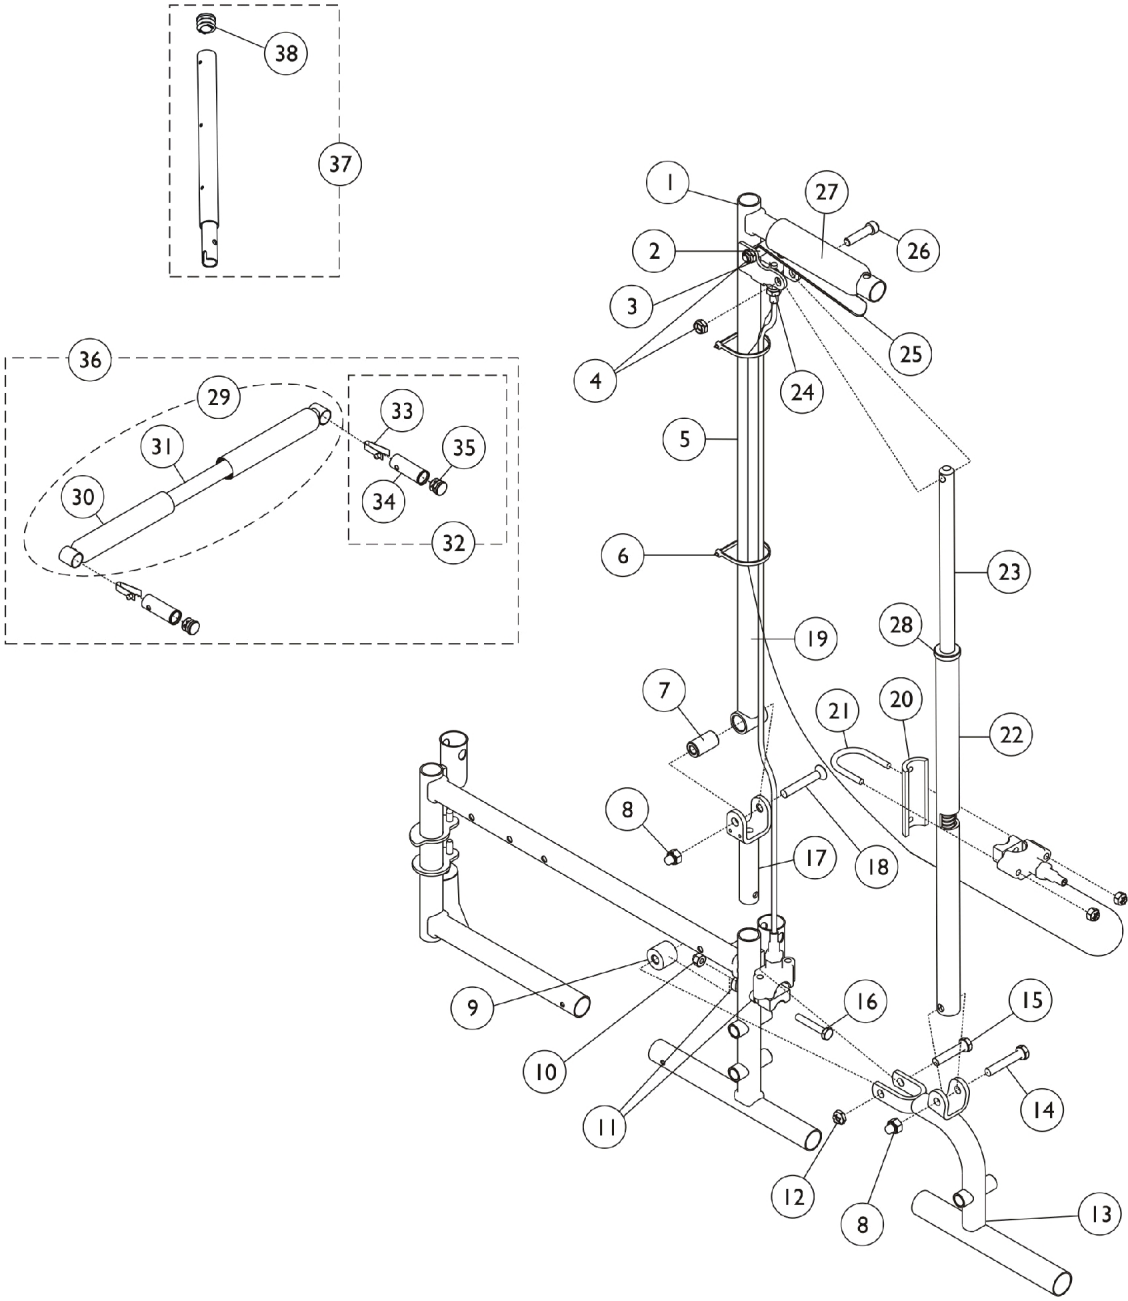

Frame Hardware - Recliner Back

Frame Hardware - Recliner Back

Item Number	Note	Part Number	Description	Quantity Per	
				Package	Assembly
1	A	1074497	Cane Tube Assembly, Rear, Recliner, Black - Right	1	1
1	A	1074498	Cane Tube Assembly, Rear, Recliner, Black - Left	1	1
2		1071676	Fastener, Spring Grip	1	1
3		1021344	Screw, Socket Head (5/16-18 x 1-1/2")	1	1
4		60290X002	Locknut (5/16-18)	1	2
5		1073495	Tube, Back, Black	1	1
6		1021260	Tie Wrap (5-5/8" L)	1	2
7		1058938	Bushing, Pivot (5/16 x 5/8 x 1-1/8")	1	1
8		1060057	Nut, Cap (5/16-24)	1	2
9		47324X011	Bushing, Pivot (5/16 x 7/8 x 3/4")	1	1
10		1008882	Locknut (1/4-20)	1	3
11		1026099	Spacer, Coved (1/4 x 11/16 x 1/2")	1	1
12		1107321	Nut, Low Cap (5/16"-24)	1	1
13		1081095-NLA	NLA - Bracket, Recliner Adapter, Chrome - Right	1	1
13		1081096-NLA	NLA - Bracket, Recliner Adapter, Chrome - Left	1	1
14		11239X000-NLA	NLA - Screw, Hex Head (5/16-24 x 1-3/4")	1	1
15		11239X001	Screw, Hex Head (5/16-24 x 1-1/2")	1	1
16		16720X004	Screw, Hex Head (1/4-20 x 1-1/2")	1	1
17		1073494-NLA	NLA - Bracket, U, Chrome	1	1
18		1058920	Screw, Socket Flat Head (5/16-24 x 2")	1	1
19		1074471	Cable and Housing Assembly	1	1
			Cable Assembly	1	1
			Nut, Hex (5/16"-18)	1	2
			Housing, Support	1	1
			NLA - Spring, Compression (27/64 x 1 x 3/64")	1	1
			NLA - Sector, Threaded	1	1
			Tubing, Heatshrink Adhesive (1-1/2")	1	1
			NLA - Nut, Swivel (5/16-18 x 21/32")	1	1
20		1023329-NLA	NLA - Plate Support	1	1
21		1023328	U-Bolt (1/4-20 x 1-13/16")	1	1
22	J	1086366-NLA	NLA - Tube, Locking, Chrome	1	1
22		1142777	Tube, Locking, Black	1	1
23		1042736	Rod, Locking	1	1
24		1070840-NLA	NLA - Nut, Swivel (5/16-18 x 21/32")	1	1
25		1021085	Lever, Brake Release, Black	1	1
26		1021343	Screw, Socket Head (5/16-18 x 1-1/4")	1	1
27		1061484	Grip, Handle, Foam, Black (5")	1	1
28		1024221	Anti-Rattle, Black	1	1
30	B	1061484	Grip, Handle, Foam, Black (5")	1	2
30	C	1032245	Grip, Foam Hand (6-7/8" L)	1	2
29	D	1088377	Bar Spreader with Grips, Chrome (14" W)	1	1
29	D	1062638-NLA	NLA - Bar, Spreader with Grips, Chrome (16" W)	1	1
29	D,K	1062639-NLA	NLA - Bar, Spreader with Grips, Chrome (18" W)	1	1
29	D,K	1088382-NLA	NLA - Bar Spreader with Grips, Chrome (20" W)	1	1
29	D	1088377	Bar Spreader with Grips, Chrome (14" W)	1	1
32	E	1071120	Lock Handle	1	1
33			Button, Single Snap	1	1