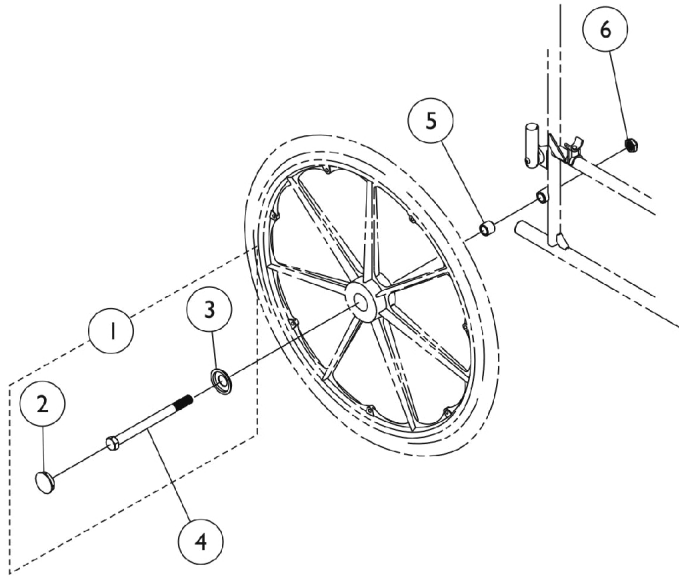

Rear Wheel Hardware

Frame and Wheels for Reference Only

Rear Wheel Hardware

Item Number	Note	Part Number	Description	Quantity Per	
				Package	Assembly
1	E	1047943	Kit, Rear Wheel Hub Hardware	1	1
2			Cap, Hub, Black	1	1
3			Washer, Caplugs (15/32" I.D. x 1-3/32" O.D.)	1	1
4	A	47203X025	Bolt, Hex Head Cap (7/16-20 x 4-3/4")	1	1
4	B	1085454	Bolt, Hex Head Cap (7/16-20 x 5-1/8")	1	1
5	A	1009857-NLA	NLA - Spacer (7/16 X 5/8 X 1/8")	1	1
5	B	1022671	Spacer (7/16 x 5/8 x 1/2")	1	1
6		1045608	Locknut (7/16-20)	1	1
7	C	1034109-NLA	NLA - Kit, Rear Wheel Hardware, Conventional	1	1
8			Bolt, Hex Head Cap (7/16-20 x 5-1/8")	1	1
9			Spacer (7/16 x 5/8 x 1/2")	1	1
10			Locknut (7/16-20)	1	1
8		1085454	Bolt, Hex Head Cap (7/16-20 x 5-1/8")	1	1
9		1022671	Spacer (7/16 x 5/8 x 1/2")	1	1
10		1045608	Locknut (7/16-20)	1	1
7	C	1110319	Kit, Rear Wheel Hardware, Space Saver	1	1
8			Bolt, Hex Head Cap (7/16-20 x 4-3/4")	1	1
9			Spacer (7/16 x 5/8 x 3/16")	1	1
10			Locknut (7/16-20)	1	1
11	B,D	1034113	Kit, Quick Release Rear Wheel Hardware, Conventional	1	1
12			Axle, Quick Release (7/16" x 5-7/16")	1	1
13			Spacer (7/16 x 5/8 x 1/2")	1	1
14			NLA - Label, Warning	1	1
15	A,F	1034114	Kit, Quick Release Rear Wheel Hardware, Space Saver	1	1
16			Axle, Quick Release (7/16" x 4-1/2")	1	1
17			NLA - Label, Warning	1	1

NOTE: A - For Space Saver Arms Chairs.
 B - For Conventional Arm Chairs.
 C - Kit includes items 8, 9, and 10. KIT is No Longer Available. Must order the components separately along with 1047943.
 D - Kit includes items 12, 13, and 14.
 E - Kit includes items 2 and 3.
 F - Kit includes items 16 and 17.