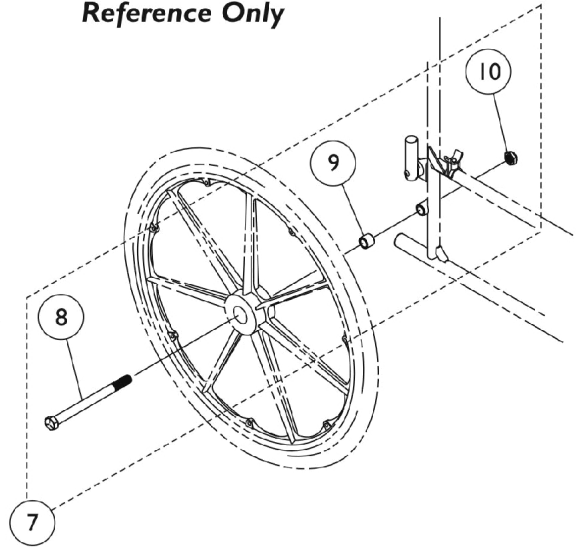

Rear Wheel Hardware

Frame and Wheels for Reference Only

Rear Wheel Hardware

Item Number	Note	Part Number	Description	Quantity Per	
				Package	Assembly
1	E	1047943	Kit, Rear Wheel Hub Hardware	1	1
2			Cap, Hub, Black	1	1
3			Washer, Caplugs (15/32" I.D. x 1-3/32" O.D.)	1	1
4	A	47203X025	Bolt, Hex Head Cap (7/16-20 x 4-3/4")	1	1
4	B	1085454	Bolt, Hex Head Cap (7/16-20 x 5-1/8")	1	1
5	A	1009857-NLA	NLA - Spacer (7/16 X 5/8 X 1/8")	1	1
5	B	1022671	Spacer (7/16 x 5/8 x 1/2")	1	1
6		1045608	Locknut (7/16-20)	1	1
7	C	1034109-NLA	NLA - Kit, Rear Wheel Hardware, Conventional	1	1
8			Bolt, Hex Head Cap (7/16-20 x 5-1/8")	1	1
9			Spacer (7/16 x 5/8 x 1/2")	1	1
10			Locknut (7/16-20)	1	1
8		1085454	Bolt, Hex Head Cap (7/16-20 x 5-1/8")	1	1
9		1022671	Spacer (7/16 x 5/8 x 1/2")	1	1
10		1045608	Locknut (7/16-20)	1	1
7	C	1110319	Kit, Rear Wheel Hardware, Space Saver	1	1
8			Bolt, Hex Head Cap (7/16-20 x 4-3/4")	1	1
9			Spacer (7/16 x 5/8 x 3/16")	1	1
10			Locknut (7/16-20)	1	1
11	B,D	1034113	Kit, Quick Release Rear Wheel Hardware, Conventional	1	1
12			Axle, Quick Release (7/16" x 5-7/16")	1	1
13			Spacer (7/16 x 5/8 x 1/2")	1	1
14			NLA - Label, Warning	1	1
15	A,F	1034114	Kit, Quick Release Rear Wheel Hardware, Space Saver	1	1
16			Axle, Quick Release (7/16" x 4-1/2")	1	1
17			NLA - Label, Warning	1	1

NOTE: A - For Space Saver Arms Chairs.
 B - For Conventional Arm Chairs.
 C - Kit includes items 8, 9, and 10. KIT is No Longer Available. Must order the components separately along with 1047943.
 D - Kit includes items 12, 13, and 14.
 E - Kit includes items 2 and 3.
 F - Kit includes items 16 and 17.