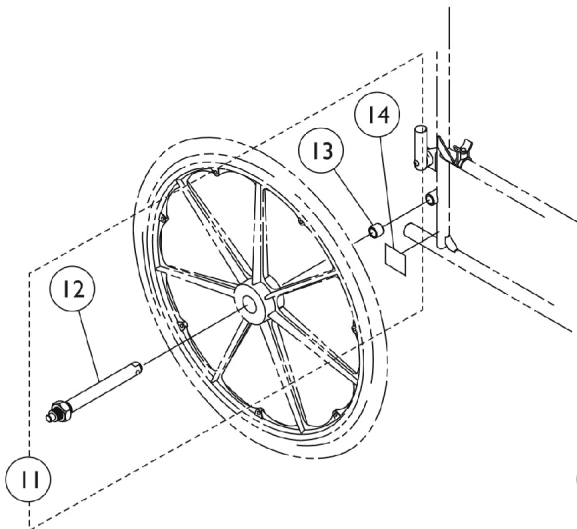

Rear Wheel Hardware

Frame and Wheels for Reference Only

Rear Wheel Hardware

Item Number	Note	Part Number	Description	Quantity Per	
				Package	Assembly
1	E	1047943	Kit, Rear Wheel Hub Hardware	1	1
2			Cap, Hub, Black	1	1
3			Washer, Caplugs (15/32" I.D. x 1-3/32" O.D.)	1	1
4	A	47203X025	Bolt, Hex Head Cap (7/16-20 x 4-3/4")	1	1
4	B	1085454	Bolt, Hex Head Cap (7/16-20 x 5-1/8")	1	1
5	A	1009857-NLA	NLA - Spacer (7/16 X 5/8 X 1/8")	1	1
5	B	1022671	Spacer (7/16 x 5/8 x 1/2")	1	1
6		1045608	Locknut (7/16-20)	1	1
7	C	1034109-NLA	NLA - Kit, Rear Wheel Hardware, Conventional	1	1
8			Bolt, Hex Head Cap (7/16-20 x 5-1/8")	1	1
9			Spacer (7/16 x 5/8 x 1/2")	1	1
10			Locknut (7/16-20)	1	1
8		1085454	Bolt, Hex Head Cap (7/16-20 x 5-1/8")	1	1
9		1022671	Spacer (7/16 x 5/8 x 1/2")	1	1
10		1045608	Locknut (7/16-20)	1	1
7	C	1110319	Kit, Rear Wheel Hardware, Space Saver	1	1
8			Bolt, Hex Head Cap (7/16-20 x 4-3/4")	1	1
9			Spacer (7/16 x 5/8 x 3/16")	1	1
10			Locknut (7/16-20)	1	1
11	B,D	1034113	Kit, Quick Release Rear Wheel Hardware, Conventional	1	1
12			Axle, Quick Release (7/16" x 5-7/16")	1	1
13			Spacer (7/16 x 5/8 x 1/2")	1	1
14			NLA - Label, Warning	1	1
15	A,F	1034114	Kit, Quick Release Rear Wheel Hardware, Space Saver	1	1
16			Axle, Quick Release (7/16" x 4-1/2")	1	1
17			NLA - Label, Warning	1	1

NOTE: A - For Space Saver Arms Chairs.
 B - For Conventional Arm Chairs.
 C - Kit includes items 8, 9, and 10. KIT is No Longer Available. Must order the components separately along with 1047943.
 D - Kit includes items 12, 13, and 14.
 E - Kit includes items 2 and 3.
 F - Kit includes items 16 and 17.