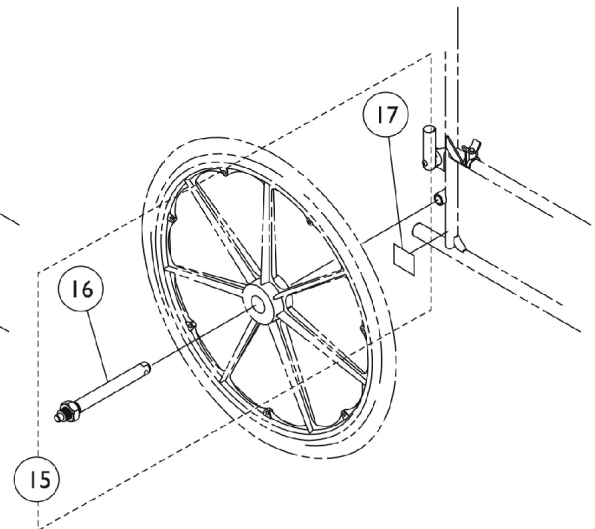

Rear Wheel Hardware

Frame and Wheels for Reference Only

Rear Wheel Hardware

Item Number	Note	Part Number	Description	Quantity Per	
				Package	Assembly
1	E	1047943	Kit, Rear Wheel Hub Hardware	1	1
2			Cap, Hub, Black	1	1
3			Washer, Caplugs (15/32" I.D. x 1-3/32" O.D.)	1	1
4	A	47203X025	Bolt, Hex Head Cap (7/16-20 x 4-3/4")	1	1
4	B	1085454	Bolt, Hex Head Cap (7/16-20 x 5-1/8")	1	1
5	A	1009857-NLA	NLA - Spacer (7/16 X 5/8 X 1/8")	1	1
5	B	1022671	Spacer (7/16 x 5/8 x 1/2")	1	1
6		1045608	Locknut (7/16-20)	1	1
7	C	1034109-NLA	NLA - Kit, Rear Wheel Hardware, Conventional	1	1
8			Bolt, Hex Head Cap (7/16-20 x 5-1/8")	1	1
9			Spacer (7/16 x 5/8 x 1/2")	1	1
10			Locknut (7/16-20)	1	1
8		1085454	Bolt, Hex Head Cap (7/16-20 x 5-1/8")	1	1
9		1022671	Spacer (7/16 x 5/8 x 1/2")	1	1
10		1045608	Locknut (7/16-20)	1	1
7	C	1110319	Kit, Rear Wheel Hardware, Space Saver	1	1
8			Bolt, Hex Head Cap (7/16-20 x 4-3/4")	1	1
9			Spacer (7/16 x 5/8 x 3/16")	1	1
10			Locknut (7/16-20)	1	1
11	B,D	1034113	Kit, Quick Release Rear Wheel Hardware, Conventional	1	1
12			Axle, Quick Release (7/16" x 5-7/16")	1	1
13			Spacer (7/16 x 5/8 x 1/2")	1	1
14			NLA - Label, Warning	1	1
15	A,F	1034114	Kit, Quick Release Rear Wheel Hardware, Space Saver	1	1
16			Axle, Quick Release (7/16" x 4-1/2")	1	1
17			NLA - Label, Warning	1	1

NOTE: A - For Space Saver Arms Chairs.
 B - For Conventional Arm Chairs.
 C - Kit includes items 8, 9, and 10. KIT is No Longer Available. Must order the components separately along with 1047943.
 D - Kit includes items 12, 13, and 14.
 E - Kit includes items 2 and 3.
 F - Kit includes items 16 and 17.