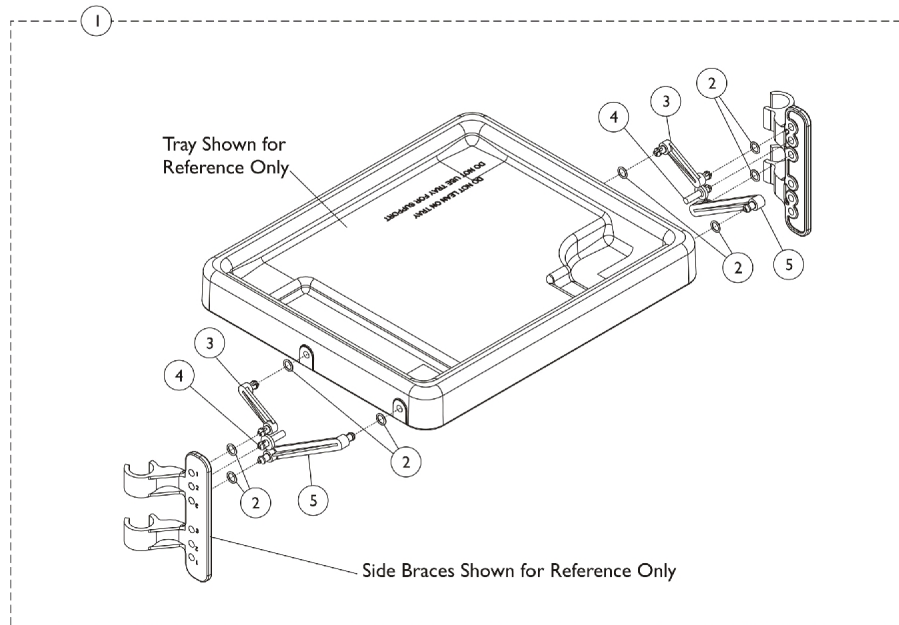

Walker Tray Hardware - Model 6007

Item Number	Note	Part Number	Description	Quantity Per	
				Package	Assembly
1	A,B	1168407-NLA	NLA - Kit, Tray Hardware, 6007	1	1
2			See Footnote	1	8
3			Link, Upper	1	2
4			Link, Lower	1	2
5			Support, Snap	1	2
NOTE: A - Includes items 2-5. B - Item 2 is no longer serviceable in the field.					