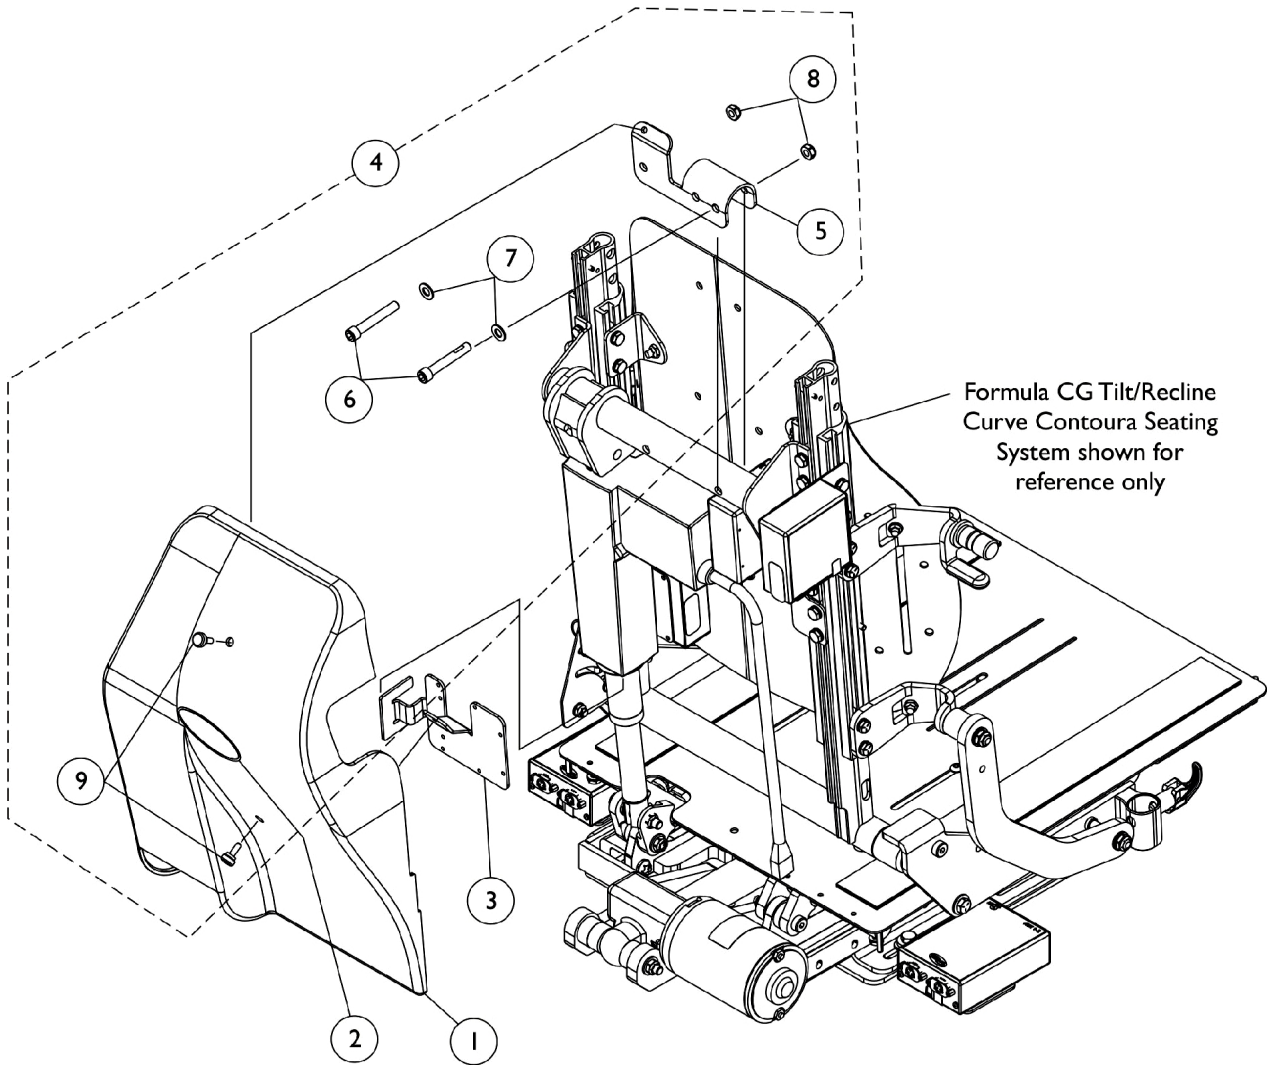

# Shroud Covers, Recline Actuator Curve Contoura CGTR/CGTRE

## Shroud Covers, Recline Actuator Curve Contoura CGTR/CGTRE

Item Number	Note	Part Number	Description	Quantity Per	
				Package	Assembly
1		1166889	Shroud w/ Decal, Curve Contoura	1	1
3		1165887	Bracket, Recline Actuator Module, Black	1	1
4	A	1168999-NLA	NLA - Kit, Curve Contoura Recline Actuator Shroud Mounting Hardware	1	1
5			Bracket, Shroud Rear Mount Clevis, Black	1	1
6			Screw, Socket Head w/ Patch (5/16-18 x 2")	1	2
7			Washer, Flat (5/16 x 5/8 x 1/16")	1	2
8			Locknut (5/16-18)	1	2
9			Screw, Thumb (#10-32 x 1/2")	1	2