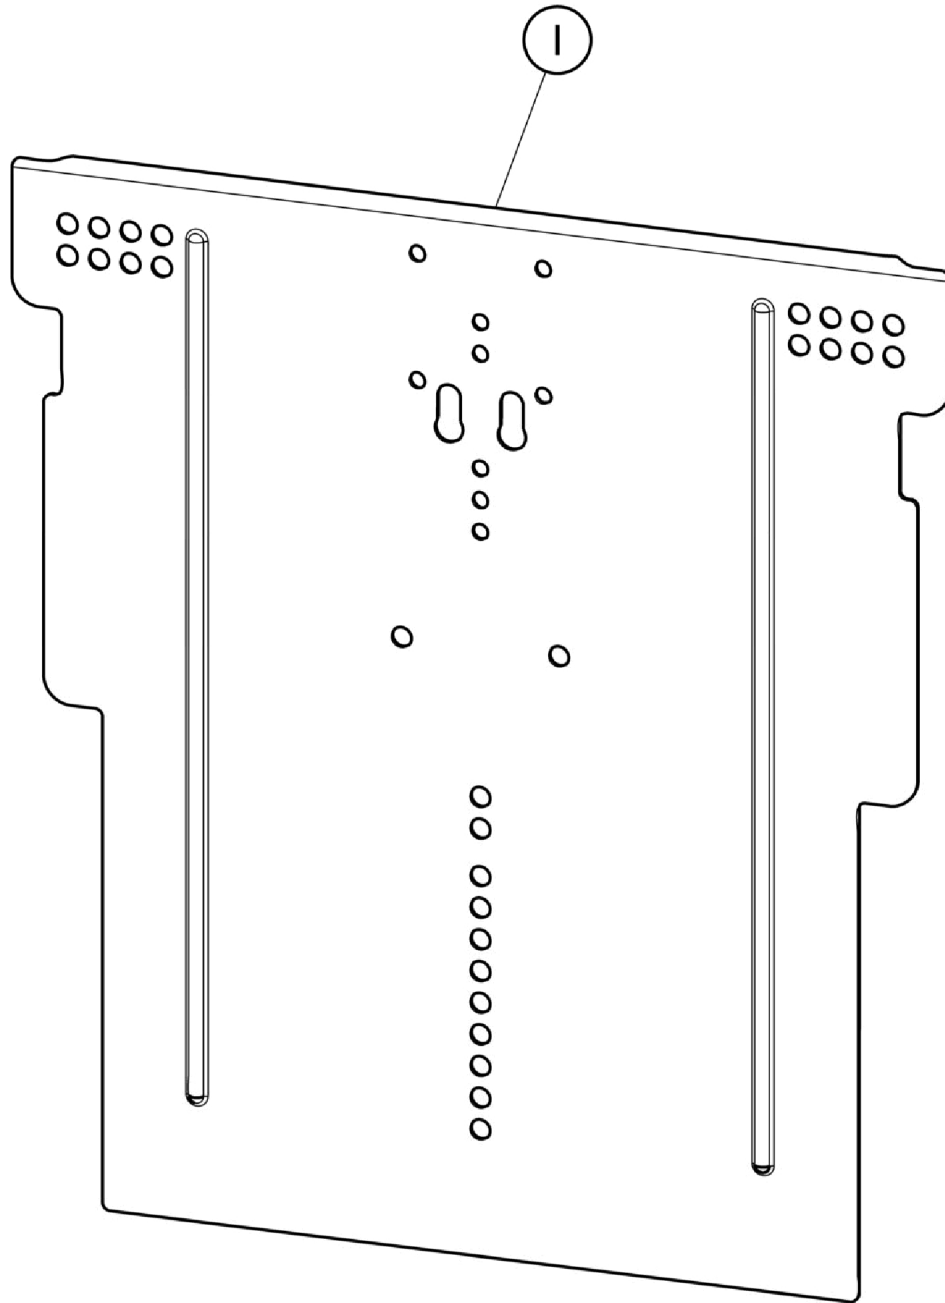

Seat Pans (After 4/18/10)

Seat Pans (After 4/18/10)

Item Number	Note	Part Number	Description	Quantity Per	
				Package	Assembly
1	A	See Chart	#1 Seat Pans (12" - 16" Seat Depth Range)	1	1
1	A	See Chart	#1 Seat Pans (15" - 19" Seat Depth Range)	1	1
1	A	See Chart	#1 Seat Pans (18" - 22" Seat Depth Range)	1	1
	B	1125723	Kit, Hook Fastener w/ Adhesive Back	1	1

NOTE: A - When ordering a new seat pan, the Hook Fastener w/ Adhesive Back Kit must be ordered as well. The Seat Pans are steel and accommodates both flush and drop mount hardware
 B - Not Shown.

#1 Seat Pans (12" - 16" Seat Depth Range)

Seat Depth Range	12" - 13" Wide	14" - 15" Wide	16" - 17" Wide	18" Wide
12" - 16" Deep	1165788	1165789	1165790	1165791

#1 Seat Pans (15" - 19" Seat Depth Range)

Seat Depth Range	12" - 13" Wide	14" - 15" Wide	16" - 17" Wide	18" - 19" Wide	20" - 21" Wide	22" - 23" Wide	24" Wide
15" - 19" Deep	1165792	1165793	1165794	1165795	1165796	1165797	1165798

#1 Seat Pans (18" - 22" Seat Depth Range)

Seat Depth Range	12" - 13" Wide	14" - 15" Wide	16" - 17" Wide	18" - 19" Wide	20" - 21" Wide	22" - 23" Wide	24" Wide
18" - 22" Deep	N/A	1165799	1165800	1165801	1165802	1165803	1165804