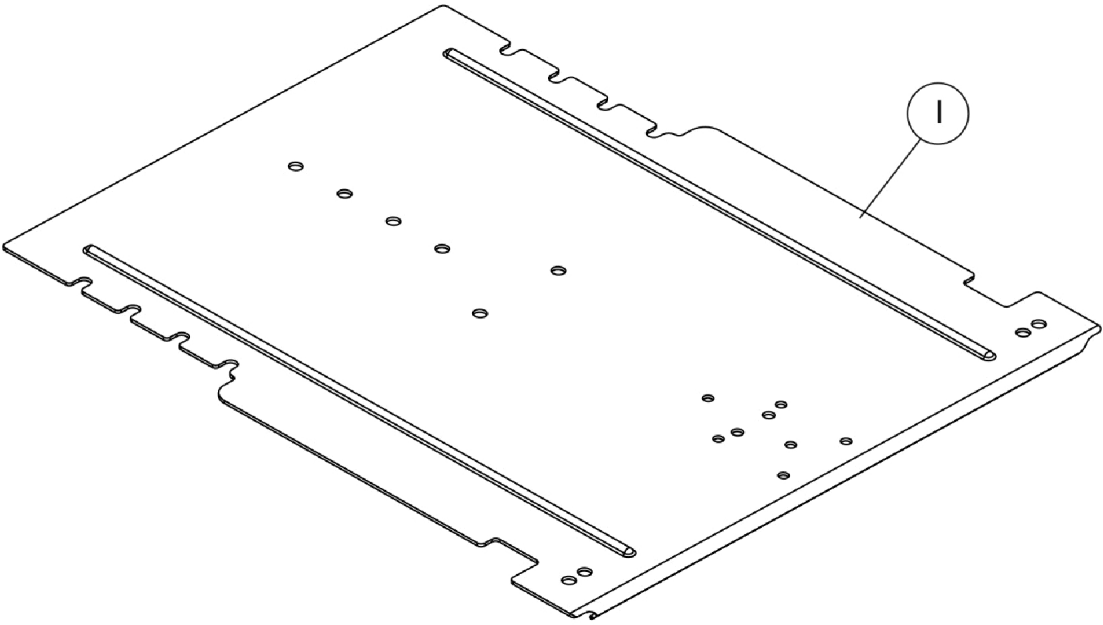

Seat Pans (Before 4/19/10)

Seat Pans (Before 4/19/10)

Item Number	Note	Part Number	Description	Quantity Per	
				Package	Assembly
1	A	See Chart	Seat Pans (12" - 16" Seat Depth Range)	1	1
1	A	See Chart	Seat Pans (15" - 19" and 18" - 22" Seat Depth Ranges)	1	1
	B	1125723	Kit, Hook Fastener w/ Adhesive Back	1	1
NOTE: A - When ordering a new seat pan, the Hook Fastener w/ Adhesive Back Kit must be ordered as well. The Seat Pans are steel and accommodates both flush and drop mount hardware B - Not Shown					

#1 Seat Pans (12" - 16" Seat Depth Range)

Seat Depth Range	12" - 13" Wide	14" - 15" Wide	16" - 17" Wide	18" Wide
12" - 16" Deep	1153895	1153896	1153897	1153898

#1 Seat Pans (15" - 19" and 18" - 22" Seat Depth Ranges)

Seat Depth Range	12" - 13" Wide	14" - 15" Wide	16" - 17" Wide	18" - 19" Wide	20" - 21" Wide	22" - 23" Wide	24" Wide
15" - 19" Deep	1153899	1153900	1153901	1153902	1153903	1153904	1153905
18" - 22" Deep	N/A	1153906	1153907	1153908	1153909	1153910	1153911