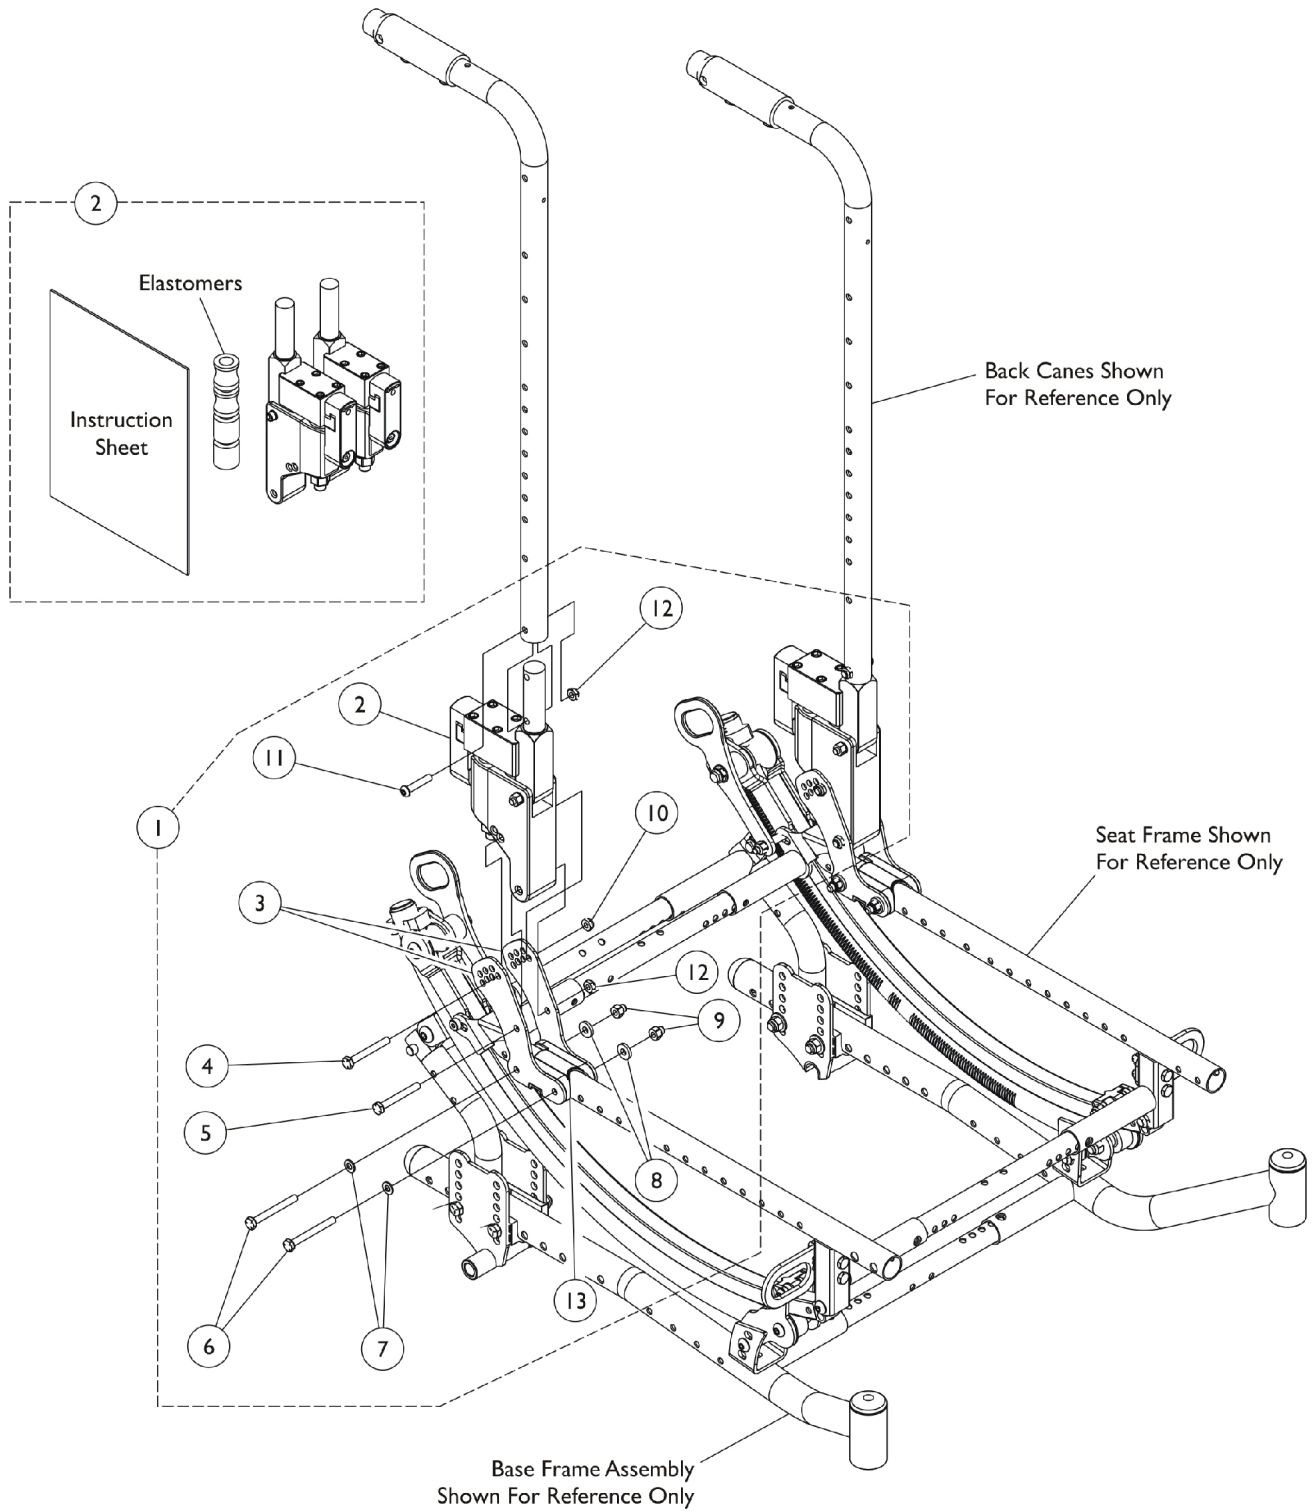

Rocker Back and Mounting Hardware (DROCK) Option

When ordering this kit, you must order new Back Canes also.
 (See Category "Canes - Back - Chairs built w/ DROCK Option")

Not available with HDPG, TRRO, LOSHEAR, LOWSHEARWO, RCANE, or FLDBACK.

Item Number	Note	Part Number	Description	Quantity Per	
				Package	Assembly
1	A	1167665	Kit, Rocker Back Assembly and Mtg. Hardware (Pair)	1	1
2			Rocker Back Assembly (Pair)	2	1
3			Bracket, Backrest, Black	1	4
4			Screw, Hex Head (1/4-28 x 2")	1	2
5			Screw, Hex Head (1/4-28 x 2")	1	2
6			Screw, Hex Head (1/4-28 x 2-1/4")	1	4
7			NLA - Washer, Steel (1/4 x 1/2 x 3/64")	1	4
8			Washer, Steel (1/4 x 5/8 x 3/32")	1	4
9			Nut, Hex Nylon (1/4-28)	1	4
10			Locknut, Thin (1/4-28)	1	4
11			Screw, Hex Head (1/4-28 x 2")	1	2
12			Locknut (1/4-28)	1	4
13			Uni-Washer, Dual	1	2
2	B	1166090	Rocker Back Assembly (Pair)	1	1

NOTE: A - Includes items 2 thru 13.
 B - Includes Rocker Backs, Instruction Sheet and Elastomers. All components are sold together and are non-saleable as individual items.