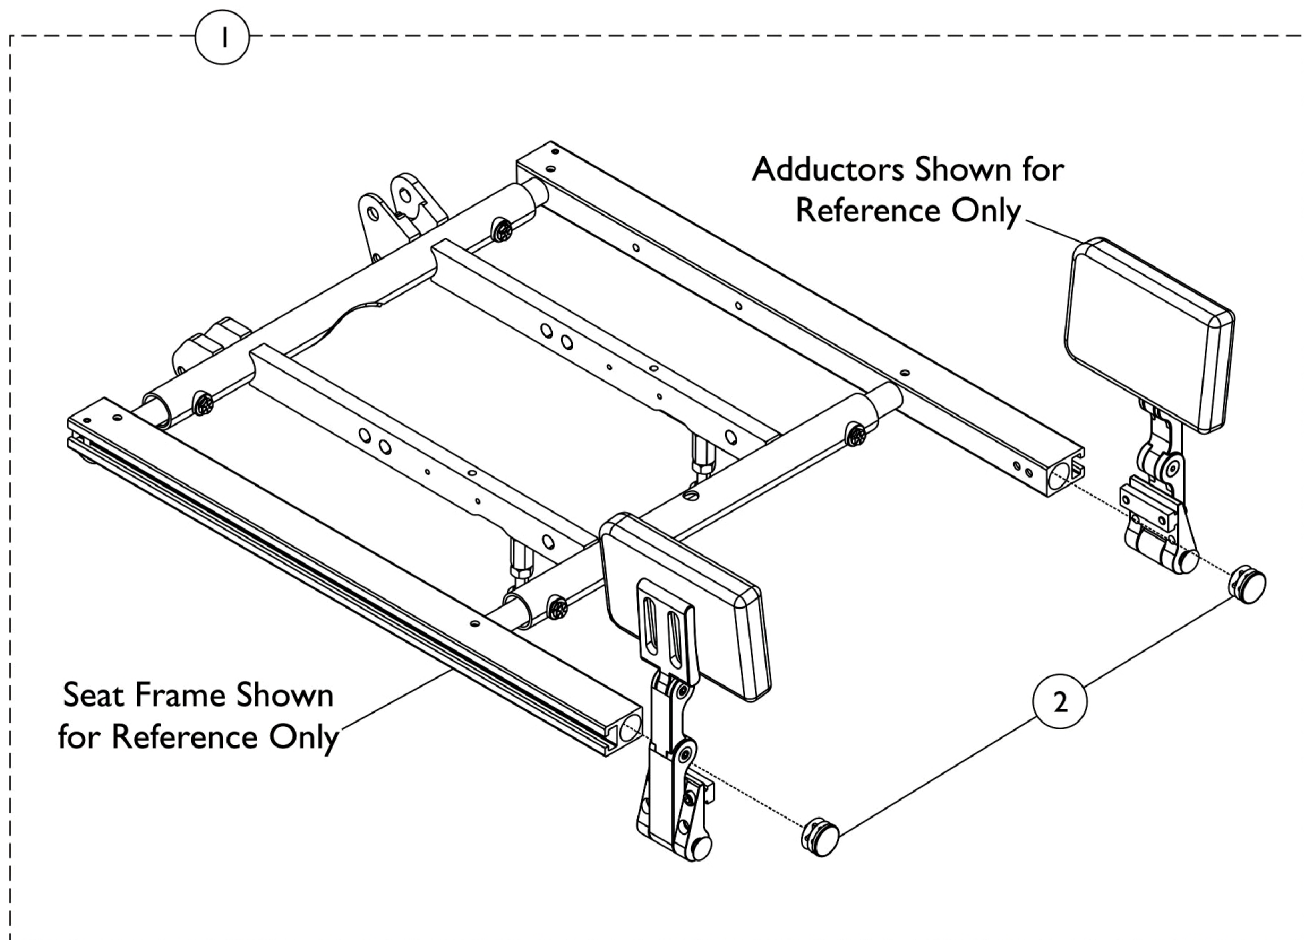

Adductors Mounting Hardware, LNX/LNX-L Front Riggings

For replacement Adductors, see section titled, "Accessories-Adductors"

Adductors Mounting Hardware, LNX/LNX-L Front Riggings

For replacement Adductors, see section titled, "Accessories-Adductors"

Item Number	Note	Part Number	Description	Quantity Per	
				Package	Assembly
1	A	1162434	Hardware, Mounting, Adductor, MPCTMT/MPCTMT-L Front Riggings	1	1
2			Plug Button, Black (1")	1	2
NOTE: A - Includes item 2. Adductor Mounting Hardware used for MPCTMT/MPCTMT-L and LNX/LNX-L Power Center Mount Articulating Elevating Legrest to plug the end of the Seat Rails only.					