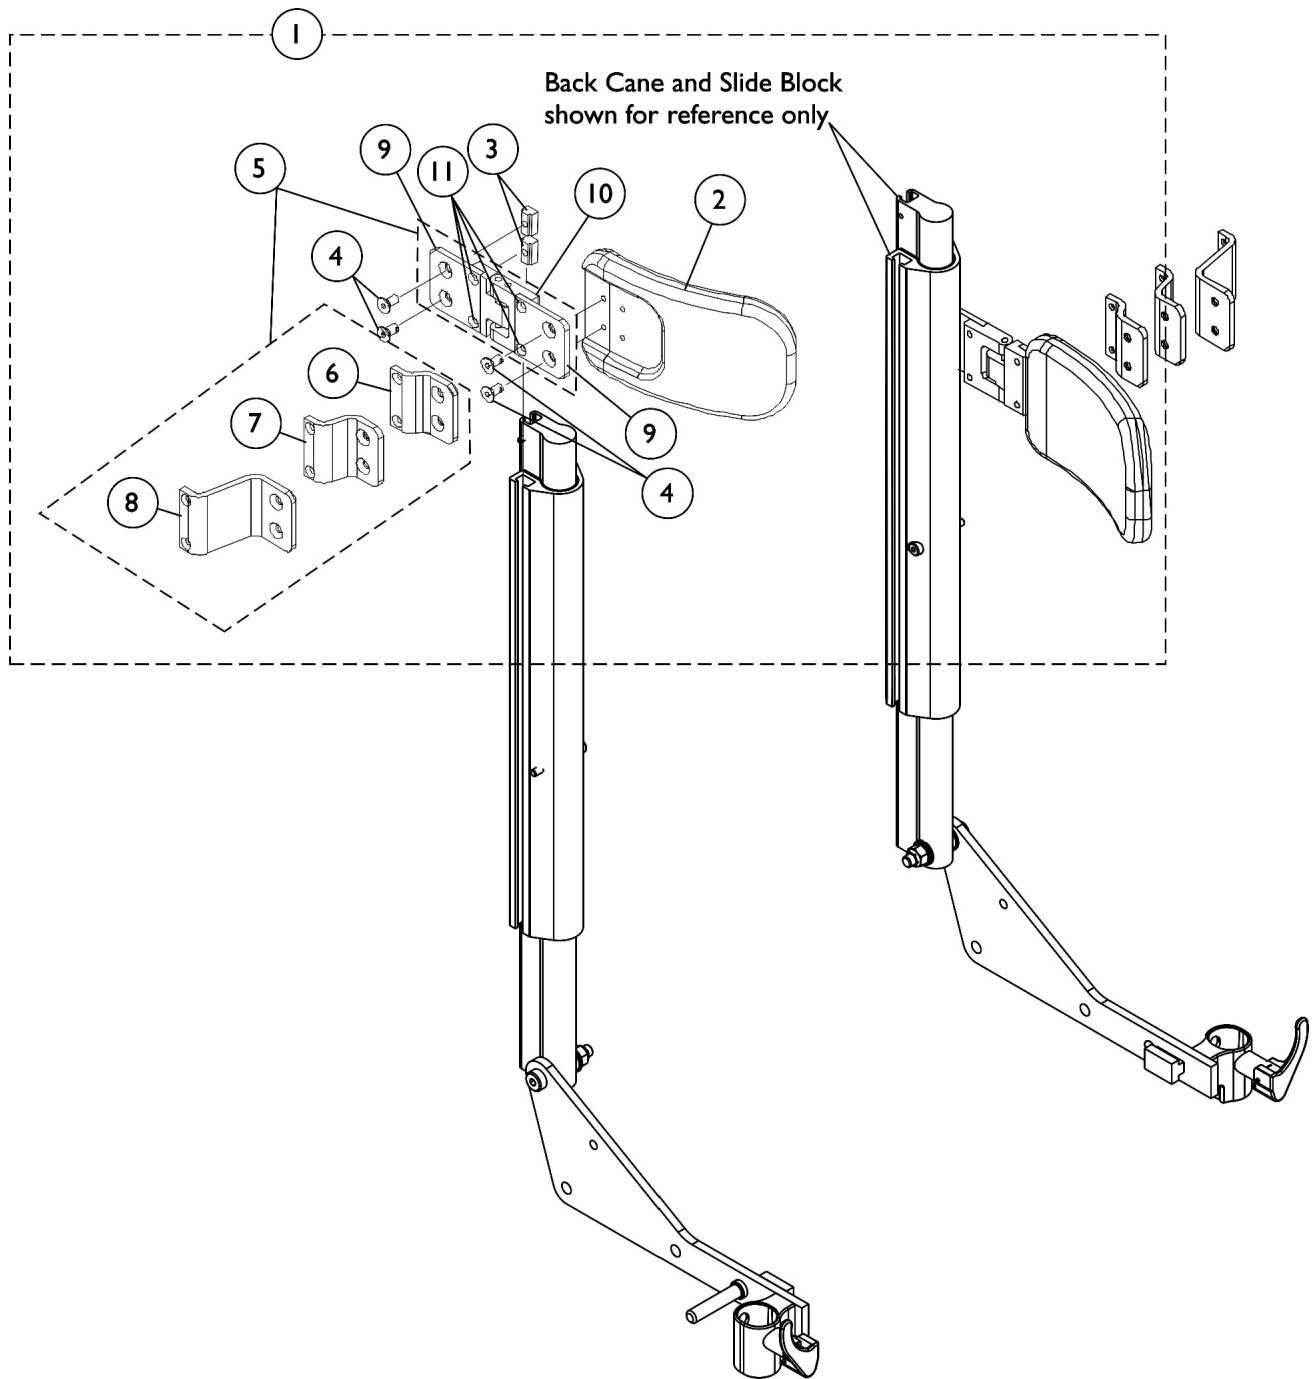

Lateral Support Assembly, Tarsys TMSLM/TMSLL Conventional CGTR/CGTRE & CGTR/CGTR w/ BPO Option

Lateral Support Assembly, Tarsys TMSLM/TMSLL

Conventional CGTR/CGTRE & CGTR/CGTR w/ BPO Option

Item Number	Note	Part Number	Description	Quantity Per	
				Package	Assembly
1	A	1090200	Kit, Swingaway Lateral Support Assembly w/ Medium Pads (Pair)	1	1
2			Pad, Lateral Support - Medium (6" W x 4" H)	1	2
3			T-Nut (1/4-20)	1	4
4			Screw, Socket Flat Head (1/4-20 x 1/2")	1	8
6			NLA - Bracket, Extension Offset, Black (1/2")	1	2
7			NLA - Bracket, Extension Offset, Black (1")	1	2
8			Bracket, Extension Offset, Black (2")	1	2
9			Bracket, Flush Mount, Black	1	4
10			Bracket, Swingaway - Right	1	1
10			NLA - Bracket, Swingaway - Left	1	1
11			NLA - Screw, Socket Flat Head (#10-32 x 1/2")	1	8
1	A	1090201	Kit, Swingaway Lateral Support Assembly w/ Large Pads (Pair)	1	1
2			Pad, Lateral Support - Large (6" W x 5" H)	1	2
3			T-Nut (1/4-20)	1	4
4			Screw, Socket Flat Head (1/4-20 x 1/2")	1	8
6			NLA - Bracket, Extension Offset, Black (1/2")	1	2
7			NLA - Bracket, Extension Offset, Black (1")	1	2
8			Bracket, Extension Offset, Black (2")	1	2
9			Bracket, Flush Mount, Black	1	4
10			Bracket, Swingaway - Right	1	1
10			NLA - Bracket, Swingaway - Left	1	1
11			NLA - Screw, Socket Flat Head (#10-32 x 1/2")	1	8
5	B	1090198	Kit, Swingaway Bracket Assembly w/ Offset Brackets - Right	1	1
6			NLA - Bracket, Extension Offset, Black (1/2")	1	1
7			NLA - Bracket, Extension Offset, Black (1")	1	1
8			Bracket, Extension Offset, Black (2")	1	1
9			Bracket, Flush Mount, Black	1	2
10			Bracket, Swingaway - Right	1	1
11			NLA - Screw, Socket Flat Head (#10-32 x 1/2")	1	4
5	B	1090199	Kit, Swingaway Bracket Assembly w/ Offset Brackets - Left	1	1
6			NLA - Bracket, Extension Offset, Black (1/2")	1	1
7			NLA - Bracket, Extension Offset, Black (1")	1	1
8			Bracket, Extension Offset, Black (2")	1	1
9			Bracket, Flush Mount, Black	1	2
10			NLA - Bracket, Swingaway - Left	1	1
11			NLA - Screw, Socket Flat Head (#10-32 x 1/2")	1	4