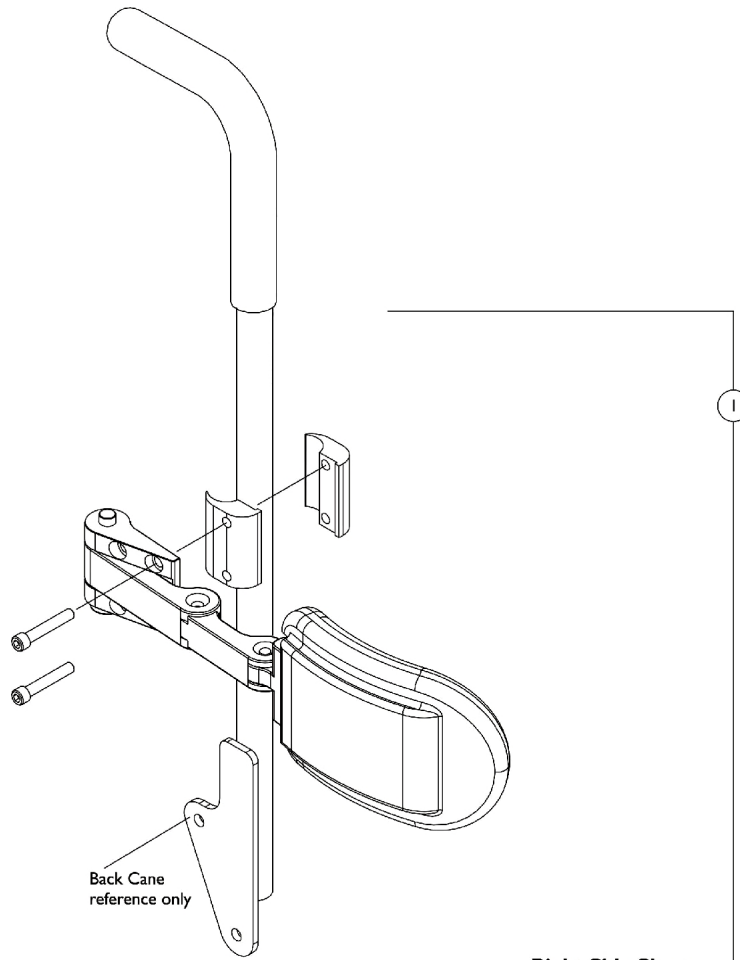

# Lateral Support Assembly, Stealth TWB-RPR/TWB-RPRL Curved Back CGT/CGTE & (CGT/CGTE w/ BPO Option)

Right Side Shown

Item Number	Note	Part Number	Description	Quantity Per	
				Package	Assembly
1	A	1125826	Kit, Swingaway Lateral Support Assemblies w/ Medium Pads (5" W x 3" H), Stealth (TWB-RPR) (Pair)	1	1
1	A	1125823-NLA	NLA - Kit, Swingaway Lateral Support Assemblies w/ Large Pads (6" W x 4" H), Stealth (TWB-RPRL) (Pair)	1	1