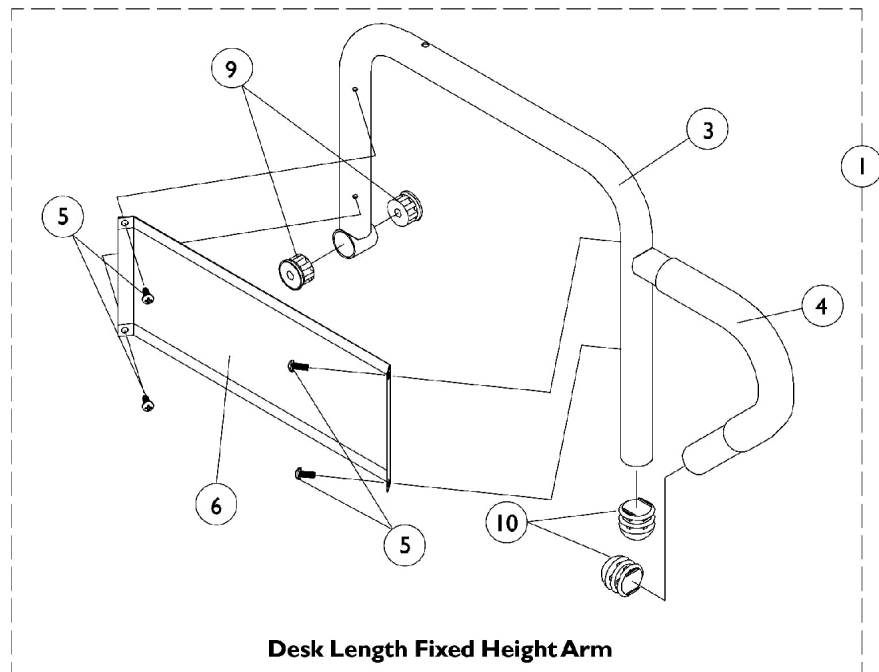

Fixed Height Arms without Mounting Hardware CGT/CGTE (16" - 22" Wide)

Fixed Height Arms without Mounting Hardware CGT/CGTE (16" - 22" Wide)

Arms, Fixed Height

Item Number	Note	Part Number	Description	Quantity Per	
				Package	Assembly
1		See Chart	Arms Less Pad, 16" - 22" Deep Seat Frames	1	1
2		1117328	Kit, Arm Pad w/ Screws, Full Length, Urethane Waterfall, Black (13" L x 2-5/8" W)	1	1
2		1110818	Kit, Arm Pad w/ Screws, Full Length, Urethane Waterfall, Black (13" L x 2-5/8" W) (Pair)	1	1
2		1117327	Kit, Arm Pad w/ Screws, Desk Length, Urethane Waterfall, Black (9" L x 2-5/8" W)	1	1
2		1110817	Kit, Arm Pad w/ Screws, Desk Length, Urethane Waterfall, Black (9" L x 2-5/8" W) (Pair)	1	1
3	A	1068564	Tube, Arm, Desk Length, Black - Right (16-19" D)	1	1
3	A	1068565-NLA	NLA - Tube, Arm, Desk Length, Black - Left (16-19" D)	1	1
3	A	1068490	Tube, Arm, Full Length, Black - Right (16-19"D)	1	1
3	A	1068491-NLA	NLA - Tube, Arm, Full Length, Black - Left (16 - 19"D)	1	1
4		1032244	Grip, Foam Hand (9" L)	1	1
5		1025729	Screw, Phillips Pan Head Tap (#8-32 x 3/8")	1	4
6		1035472-NLA	NLA - Guard, Clothing, Desk Length	1	1
6	A	1044572-NLA	NLA - Guard, Clothing, Full Length (16 - 19" D)	1	1
7		1035065	Cover, Clothing Guard w/ Pocket, FXDESK & ADJFULL/ADJDESK	1	1
8		1094270-NLA	NLA - Package, Screw, Phillips Pan Head (#10-32 x 1-1/4")	2	1
9		1065936	Plug, Pivot	1	2
10		1067734	Plug Button, Black (5/8")	1	2

NOTE: A - All seat depths will use the 16 - 19" deep replacement components only.

#1 Arms Less Pad

16" - 22" Deep Seat Frames

Arm Style	Right	Left
Desk Length	1068566-NLA	1068567-NLA
Full Length	1068559-NLA	1068560-NLA