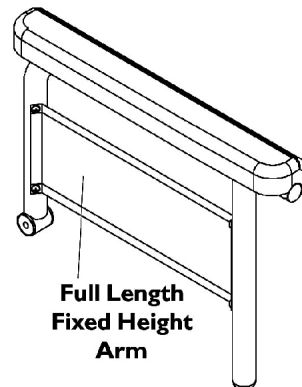

Fixed Height Arms without Mounting Hardware CGT/CGTE (16" - 22" Wide)

Fixed Height Arms without Mounting Hardware CGT/CGTE (16" - 22" Wide)

Arms, Fixed Height

Item Number	Note	Part Number	Description	Quantity Per	
				Package	Assembly
1		See Chart	Arms Less Pad, 16" - 22" Deep Seat Frames	1	1
2		1117328	Kit, Arm Pad w/ Screws, Full Length, Urethane Waterfall, Black (13" L x 2-5/8" W)	1	1
2		1110818	Kit, Arm Pad w/ Screws, Full Length, Urethane Waterfall, Black (13" L x 2-5/8" W) (Pair)	1	1
2		1117327	Kit, Arm Pad w/ Screws, Desk Length, Urethane Waterfall, Black (9" L x 2-5/8" W)	1	1
2		1110817	Kit, Arm Pad w/ Screws, Desk Length, Urethane Waterfall, Black (9" L x 2-5/8" W) (Pair)	1	1
3	A	1068564	Tube, Arm, Desk Length, Black - Right (16-19" D)	1	1
3	A	1068565-NLA	NLA - Tube, Arm, Desk Length, Black - Left (16-19" D)	1	1
3	A	1068490	Tube, Arm, Full Length, Black - Right (16-19"D)	1	1
3	A	1068491-NLA	NLA - Tube, Arm, Full Length, Black - Left (16 - 19"D)	1	1
4		1032244	Grip, Foam Hand (9" L)	1	1
5		1025729	Screw, Phillips Pan Head Tap (#8-32 x 3/8")	1	4
6		1035472-NLA	NLA - Guard, Clothing, Desk Length	1	1
6	A	1044572-NLA	NLA - Guard, Clothing, Full Length (16 - 19" D)	1	1
7		1035065	Cover, Clothing Guard w/ Pocket, FXDESK & ADJFULL/ADJDESK	1	1
8		1094270-NLA	NLA - Package, Screw, Phillips Pan Head (#10-32 x 1-1/4")	2	1
9		1065936	Plug, Pivot	1	2
10		1067734	Plug Button, Black (5/8")	1	2

NOTE: A - All seat depths will use the 16 - 19" deep replacement components only.

#1 Arms Less Pad

16" - 22" Deep Seat Frames

Arm Style	Right	Left
Desk Length	1068566-NLA	1068567-NLA
Full Length	1068559-NLA	1068560-NLA