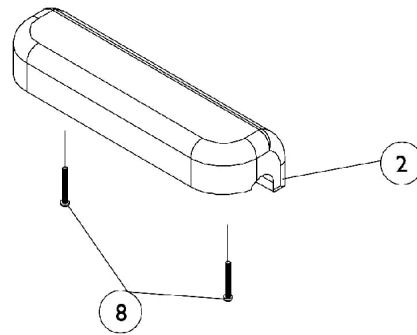

Fixed Height Arms without Mounting Hardware CGT/CGTE (16" - 22" Wide)

Fixed Height Arms without Mounting Hardware CGT/CGTE (16" - 22" Wide)

Arms, Fixed Height

Item Number	Note	Part Number	Description	Quantity Per	
				Package	Assembly
1		See Chart	Arms Less Pad, 16" - 22" Deep Seat Frames	1	1
2		1117328	Kit, Arm Pad w/ Screws, Full Length, Urethane Waterfall, Black (13" L x 2-5/8" W)	1	1
2		1110818	Kit, Arm Pad w/ Screws, Full Length, Urethane Waterfall, Black (13" L x 2-5/8" W) (Pair)	1	1
2		1117327	Kit, Arm Pad w/ Screws, Desk Length, Urethane Waterfall, Black (9" L x 2-5/8" W)	1	1
2		1110817	Kit, Arm Pad w/ Screws, Desk Length, Urethane Waterfall, Black (9" L x 2-5/8" W) (Pair)	1	1
3	A	1068564	Tube, Arm, Desk Length, Black - Right (16-19" D)	1	1
3	A	1068565-NLA	NLA - Tube, Arm, Desk Length, Black - Left (16-19" D)	1	1
3	A	1068490	Tube, Arm, Full Length, Black - Right (16-19"D)	1	1
3	A	1068491-NLA	NLA - Tube, Arm, Full Length, Black - Left (16 - 19"D)	1	1
4		1032244	Grip, Foam Hand (9" L)	1	1
5		1025729	Screw, Phillips Pan Head Tap (#8-32 x 3/8")	1	4
6		1035472-NLA	NLA - Guard, Clothing, Desk Length	1	1
6	A	1044572-NLA	NLA - Guard, Clothing, Full Length (16 - 19" D)	1	1
7		1035065	Cover, Clothing Guard w/ Pocket, FXDESK & ADJFULL/ADJDESK	1	1
8		1094270-NLA	NLA - Package, Screw, Phillips Pan Head (#10-32 x 1-1/4")	2	1
9		1065936	Plug, Pivot	1	2
10		1067734	Plug Button, Black (5/8")	1	2

NOTE: A - All seat depths will use the 16 - 19" deep replacement components only.

#1 Arms Less Pad

16" - 22" Deep Seat Frames

Arm Style	Right	Left
Desk Length	1068566-NLA	1068567-NLA
Full Length	1068559-NLA	1068560-NLA