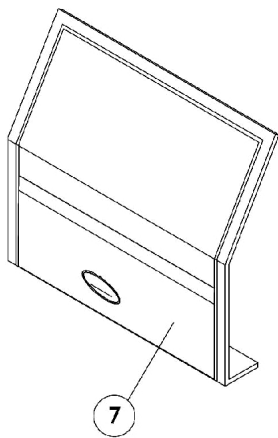

Fixed Height Arms without Mounting Hardware CGT/CGTE (16" - 22" Wide)

Fixed Height Arms without Mounting Hardware CGT/CGTE (16" - 22" Wide)

Arms, Fixed Height

Item Number	Note	Part Number	Description	Quantity Per	
				Package	Assembly
1		See Chart	Arms Less Pad, 16" - 22" Deep Seat Frames	1	1
2		1117328	Kit, Arm Pad w/ Screws, Full Length, Urethane Waterfall, Black (13" L x 2-5/8" W)	1	1
2		1110818	Kit, Arm Pad w/ Screws, Full Length, Urethane Waterfall, Black (13" L x 2-5/8" W) (Pair)	1	1
2		1117327	Kit, Arm Pad w/ Screws, Desk Length, Urethane Waterfall, Black (9" L x 2-5/8" W)	1	1
2		1110817	Kit, Arm Pad w/ Screws, Desk Length, Urethane Waterfall, Black (9" L x 2-5/8" W) (Pair)	1	1
3	A	1068564	Tube, Arm, Desk Length, Black - Right (16-19" D)	1	1
3	A	1068565-NLA	NLA - Tube, Arm, Desk Length, Black - Left (16-19" D)	1	1
3	A	1068490	Tube, Arm, Full Length, Black - Right (16-19"D)	1	1
3	A	1068491-NLA	NLA - Tube, Arm, Full Length, Black - Left (16 - 19"D)	1	1
4		1032244	Grip, Foam Hand (9" L)	1	1
5		1025729	Screw, Phillips Pan Head Tap (#8-32 x 3/8")	1	4
6		1035472-NLA	NLA - Guard, Clothing, Desk Length	1	1
6	A	1044572-NLA	NLA - Guard, Clothing, Full Length (16 - 19" D)	1	1
7		1035065	Cover, Clothing Guard w/ Pocket, FXDESK & ADJFULL/ADJDESK	1	1
8		1094270-NLA	NLA - Package, Screw, Phillips Pan Head (#10-32 x 1-1/4")	2	1
9		1065936	Plug, Pivot	1	2
10		1067734	Plug Button, Black (5/8")	1	2

NOTE: A - All seat depths will use the 16 - 19" deep replacement components only.

#1 Arms Less Pad

16" - 22" Deep Seat Frames

Arm Style	Right	Left
Desk Length	1068566-NLA	1068567-NLA
Full Length	1068559-NLA	1068560-NLA