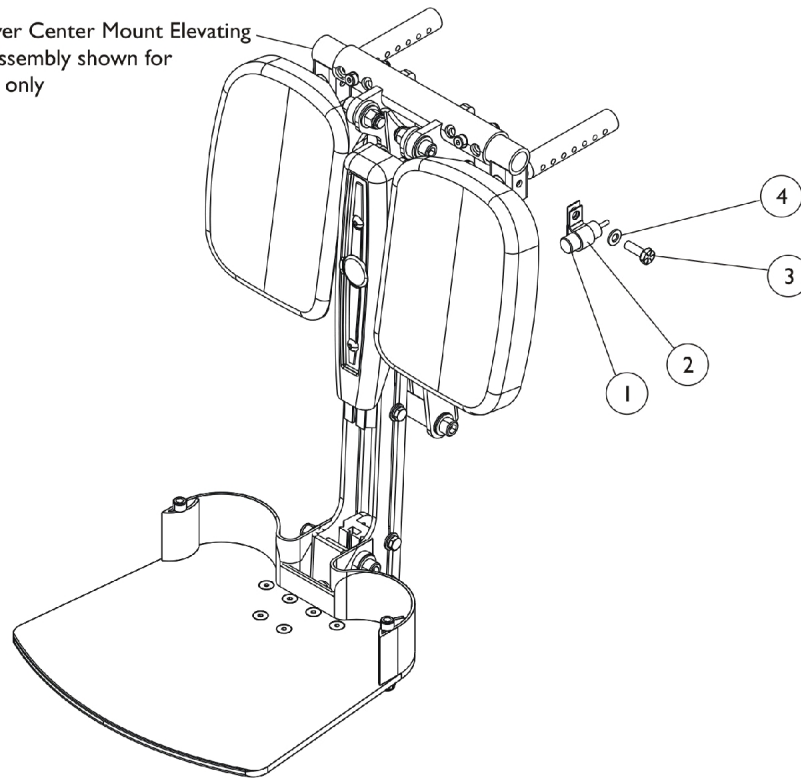

# Mounting Limit Tilt Switch w/ LNX Power Center Mount Elevating Legrest Assembly

LNX Power Center Mount Elevating Legrest Assembly shown for reference only

Item Number	Note	Part Number	Description	Quantity Per	
				Package	Assembly
1		1140099	Switch, Drive Lockout Mercury Free Ball (MK6i) (50" L)	1	1
2		0062800-NLA	NLA - Bracket, Cable/Wire Mounting, Black	1	1
3		1045267	Screw, Hex Head w/ Patch (1/4-20 x 3/4")	1	1
4		1026907	Washer (1/4 x 1/2 x 1/16")	1	1