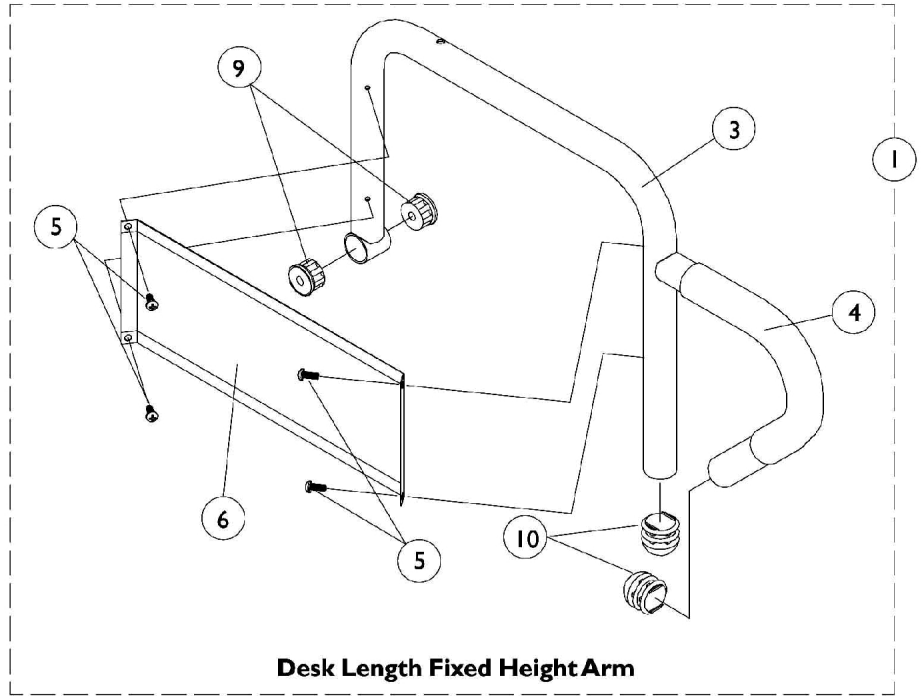

Fixed Height Arms

(16" - 22" Wide x 16" - 22" Deep)

Fixed Height Arms (16" - 22" Wide x 16" - 22" Deep)

Item Number	Note	Part Number	Description	Quantity Per	
				Package	Assembly
1	A	See Chart	#1 Arms Less Pad - 16" - 22" Deep Seat Frames	1	1
2		1117328	Kit, Arm Pad w/ Screws, Full Length, Urethane Waterfall, Black (13" L x 2-5/8" W)	1	1
2		1110818	Kit, Arm Pad w/ Screws, Full Length, Urethane Waterfall, Black (13" L x 2-5/8" W) (Pair)	1	1
2		1117327	Kit, Arm Pad w/ Screws, Desk Length, Urethane Waterfall, Black (9" L x 2-5/8" W)	1	1
2		1110817	Kit, Arm Pad w/ Screws, Desk Length, Urethane Waterfall, Black (9" L x 2-5/8" W) (Pair)	1	1
3	B	1068564	Tube, Arm, Desk Length, Black - Right (16-19" D)	1	1
3	B	1068565-NLA	NLA - Tube, Arm, Desk Length, Black - Left (16-19" D)	1	1
3	B	1068490	Tube, Arm, Full Length, Black - Right (16-19"D)	1	1
3	B	1068491-NLA	NLA - Tube, Arm, Full Length, Black - Left (16 - 19"D)	1	1
4		1032244	Grip, Foam Hand (9" L)	1	1
5		1025729	Screw, Phillips Pan Head Tap (#8-32 x 3/8")	1	4
6	B	1035472-NLA	NLA - Guard, Clothing, Desk Length	1	1
6	B	1044572-NLA	NLA - Guard, Clothing, Full Length (16 - 19" D)	1	1
7		1035065	Cover, Clothing Guard w/ Pocket, FXDESK & ADJFULL/ADJDESK	1	1
8		1094270-NLA	NLA - Package, Screw, Phillips Pan Head (#10-32 x 1-1/4")	2	1
9		1065936	Plug, Pivot	1	2
10		1067734	Plug Button, Black (5/8")	1	2

NOTE: A - Includes items 3-6 & 9-10
B - All seat depths will use the 16-19" deep replacement components only.

#1 Arms Less Pad

16" - 22" Deep Seat Frames

Arm Style	Right	Left
Desk Length	1068566-NLA	1068567-NLA
Full Length	1068559-NLA	1068560-NLA