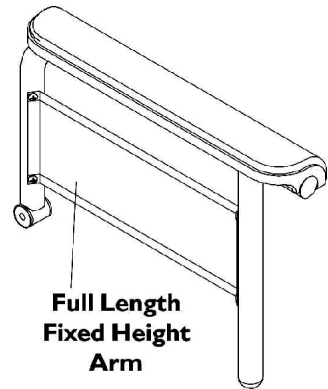

Fixed Height Arms

(16" - 22" Wide x 16" - 22" Deep)

Fixed Height Arms (16" - 22" Wide x 16" - 22" Deep)

Item Number	Note	Part Number	Description	Quantity Per	
				Package	Assembly
1	A	See Chart	#1 Arms Less Pad - 16" - 22" Deep Seat Frames	1	1
2		1117328	Kit, Arm Pad w/ Screws, Full Length, Urethane Waterfall, Black (13" L x 2-5/8" W)	1	1
2		1110818	Kit, Arm Pad w/ Screws, Full Length, Urethane Waterfall, Black (13" L x 2-5/8" W) (Pair)	1	1
2		1117327	Kit, Arm Pad w/ Screws, Desk Length, Urethane Waterfall, Black (9" L x 2-5/8" W)	1	1
2		1110817	Kit, Arm Pad w/ Screws, Desk Length, Urethane Waterfall, Black (9" L x 2-5/8" W) (Pair)	1	1
3	B	1068564	Tube, Arm, Desk Length, Black - Right (16-19" D)	1	1
3	B	1068565-NLA	NLA - Tube, Arm, Desk Length, Black - Left (16-19" D)	1	1
3	B	1068490	Tube, Arm, Full Length, Black - Right (16-19"D)	1	1
3	B	1068491-NLA	NLA - Tube, Arm, Full Length, Black - Left (16 - 19"D)	1	1
4		1032244	Grip, Foam Hand (9" L)	1	1
5		1025729	Screw, Phillips Pan Head Tap (#8-32 x 3/8")	1	4
6	B	1035472-NLA	NLA - Guard, Clothing, Desk Length	1	1
6	B	1044572-NLA	NLA - Guard, Clothing, Full Length (16 - 19" D)	1	1
7		1035065	Cover, Clothing Guard w/ Pocket, FXDESK & ADJFULL/ADJDESK	1	1
8		1094270-NLA	NLA - Package, Screw, Phillips Pan Head (#10-32 x 1-1/4")	2	1
9		1065936	Plug, Pivot	1	2
10		1067734	Plug Button, Black (5/8")	1	2

NOTE: A - Includes items 3-6 & 9-10
B - All seat depths will use the 16-19" deep replacement components only.

#1 Arms Less Pad

16" - 22" Deep Seat Frames

Arm Style	Right	Left
Desk Length	1068566-NLA	1068567-NLA
Full Length	1068559-NLA	1068560-NLA