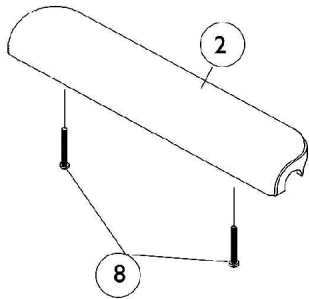

Fixed Height Arms

(16" - 22" Wide x 16" - 22" Deep)

Fixed Height Arms (16" - 22" Wide x 16" - 22" Deep)

Item Number	Note	Part Number	Description	Quantity Per	
				Package	Assembly
1	A	See Chart	#1 Arms Less Pad - 16" - 22" Deep Seat Frames	1	1
2		1117328	Kit, Arm Pad w/ Screws, Full Length, Urethane Waterfall, Black (13" L x 2-5/8" W)	1	1
2		1110818	Kit, Arm Pad w/ Screws, Full Length, Urethane Waterfall, Black (13" L x 2-5/8" W) (Pair)	1	1
2		1117327	Kit, Arm Pad w/ Screws, Desk Length, Urethane Waterfall, Black (9" L x 2-5/8" W)	1	1
2		1110817	Kit, Arm Pad w/ Screws, Desk Length, Urethane Waterfall, Black (9" L x 2-5/8" W) (Pair)	1	1
3	B	1068564	Tube, Arm, Desk Length, Black - Right (16-19" D)	1	1
3	B	1068565-NLA	NLA - Tube, Arm, Desk Length, Black - Left (16-19" D)	1	1
3	B	1068490	Tube, Arm, Full Length, Black - Right (16-19"D)	1	1
3	B	1068491-NLA	NLA - Tube, Arm, Full Length, Black - Left (16 - 19"D)	1	1
4		1032244	Grip, Foam Hand (9" L)	1	1
5		1025729	Screw, Phillips Pan Head Tap (#8-32 x 3/8")	1	4
6	B	1035472-NLA	NLA - Guard, Clothing, Desk Length	1	1
6	B	1044572-NLA	NLA - Guard, Clothing, Full Length (16 - 19" D)	1	1
7		1035065	Cover, Clothing Guard w/ Pocket, FXDESK & ADJFULL/ADJDESK	1	1
8		1094270-NLA	NLA - Package, Screw, Phillips Pan Head (#10-32 x 1-1/4")	2	1
9		1065936	Plug, Pivot	1	2
10		1067734	Plug Button, Black (5/8")	1	2

NOTE: A - Includes items 3-6 & 9-10
B - All seat depths will use the 16-19" deep replacement components only.

#1 Arms Less Pad

16" - 22" Deep Seat Frames

Arm Style	Right	Left
Desk Length	1068566-NLA	1068567-NLA
Full Length	1068559-NLA	1068560-NLA