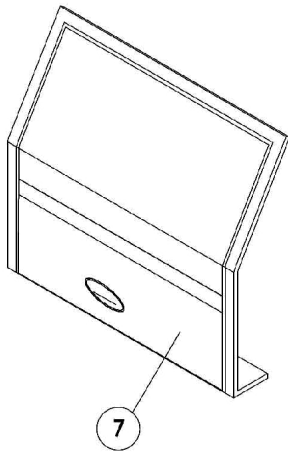

Fixed Height Arms

(16" - 22" Wide x 16" - 22" Deep)

Fixed Height Arms (16" - 22" Wide x 16" - 22" Deep)

Item Number	Note	Part Number	Description	Quantity Per	
				Package	Assembly
1	A	See Chart	#1 Arms Less Pad - 16" - 22" Deep Seat Frames	1	1
2		1117328	Kit, Arm Pad w/ Screws, Full Length, Urethane Waterfall, Black (13" L x 2-5/8" W)	1	1
2		1110818	Kit, Arm Pad w/ Screws, Full Length, Urethane Waterfall, Black (13" L x 2-5/8" W) (Pair)	1	1
2		1117327	Kit, Arm Pad w/ Screws, Desk Length, Urethane Waterfall, Black (9" L x 2-5/8" W)	1	1
2		1110817	Kit, Arm Pad w/ Screws, Desk Length, Urethane Waterfall, Black (9" L x 2-5/8" W) (Pair)	1	1
3	B	1068564	Tube, Arm, Desk Length, Black - Right (16-19" D)	1	1
3	B	1068565-NLA	NLA - Tube, Arm, Desk Length, Black - Left (16-19" D)	1	1
3	B	1068490	Tube, Arm, Full Length, Black - Right (16-19"D)	1	1
3	B	1068491-NLA	NLA - Tube, Arm, Full Length, Black - Left (16 - 19"D)	1	1
4		1032244	Grip, Foam Hand (9" L)	1	1
5		1025729	Screw, Phillips Pan Head Tap (#8-32 x 3/8")	1	4
6	B	1035472-NLA	NLA - Guard, Clothing, Desk Length	1	1
6	B	1044572-NLA	NLA - Guard, Clothing, Full Length (16 - 19" D)	1	1
7		1035065	Cover, Clothing Guard w/ Pocket, FXDESK & ADJFULL/ADJDESK	1	1
8		1094270-NLA	NLA - Package, Screw, Phillips Pan Head (#10-32 x 1-1/4")	2	1
9		1065936	Plug, Pivot	1	2
10		1067734	Plug Button, Black (5/8")	1	2

NOTE: A - Includes items 3-6 & 9-10
B - All seat depths will use the 16-19" deep replacement components only.

#1 Arms Less Pad

16" - 22" Deep Seat Frames

Arm Style	Right	Left
Desk Length	1068566-NLA	1068567-NLA
Full Length	1068559-NLA	1068560-NLA