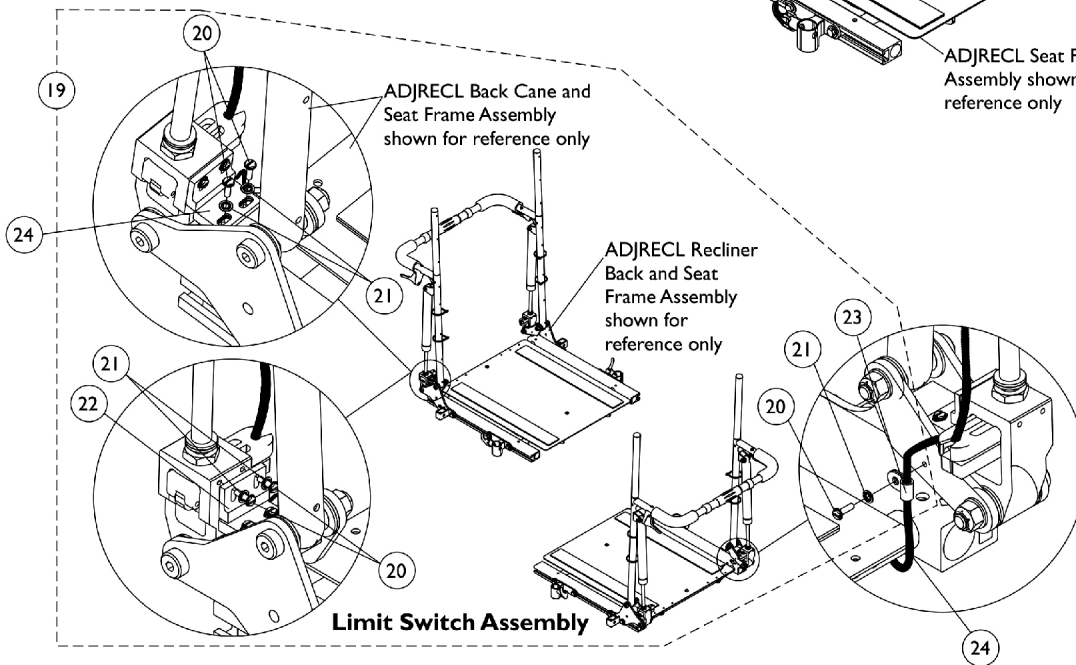

Recliner Back Assembly For ADJRECL Seat Frames

ADJRECL Seat Frame Assembly shown for reference only

Limit Switch Assembly

Recliner Back Assembly For ADJRECL Seat Frames

Item Number	Note	Part Number	Description	Quantity Per	
				Package	Assembly
1		1027095	Plug Button, Black (7/8")	1	2
2		1052997-NLA	NLA - Headrest Tube Assembly, Black - Right	1	1
2		1052998-NLA	NLA - Headrest Tube Assembly, Black - Left	1	1
3		See Chart	#3 Back Cane with Grip	1	1
4	B	1050214	Cable with Trigger	1	2
4	C	1050215	Cable with Trigger	1	2
4	D	1050216	Cable with Trigger	1	2
5		1026032	Washer, Nylon (11/32 x 11/16 x 1/16")	1	4
6		1050153	Screw, Shoulder Hex Socket Head (5/16 x 7/8", 1/4-20)	1	2
7	E	1050154	Cylinder, Lock, Recline	1	2
7	F	1050306	Cylinder, Lock	1	2
8		1050136	Pivot, Block	1	2
9		1012371	Washer, Nylon (3/8 x 7/8 x 1/16")	1	12
10		1031665	Screw, Shoulder Hex Socket Head (3/8 x 1-1/2", 5/16-18)	1	4
11	G	1050293	Bar, Spreader, Black (14-20" W)	1	1
11	H	1050294	Bar, Spreader, Black (21-24" W)	1	1
12		1024713	Spring, Torsion w/ Button	1	2
13		1091417-NLA	NLA - Screw, Phillips Pan Head (#10-24 x 1-1/4")	1	2
14		1095503-NLA	NLA - Package, Tie Wrap (5-5/8" L)	10	1
15		1025736	Locknut (1/4-20)	1	2
16		1026907	Washer (1/4 x 1/2 x 1/16")	1	2
17		1026158	Locknut (5/16-18)	1	4
18		1025704	Washer, Flat (5/16 x 5/8 x 1/16")	1	4
19	A	1134498	Kit, Limit Switch Assembly	1	1
20			NLA - Screw, Slotted Hex Washer Head Tap (#4-3/8")	1	5
21			NLA - Washer, Internal Tooth Lock (#4-40)	1	5
22			Sensor, Actuator Switch	1	1
23			NLA - Clamp, Cable	1	1
24		1144926	Cable, Drive Lockout Sensor, MK6i	1	1

NOTE: A - Includes items 20-23. Cable sensor is not included, see item 24
 B - 26" high back canes
 C - 22-24" high back canes
 D - 18-20" high back canes
 E - 250 lb. weight limit
 F - 251-300 lb. weight limit
 G - 16-17" wide
 H - 18-22" wide