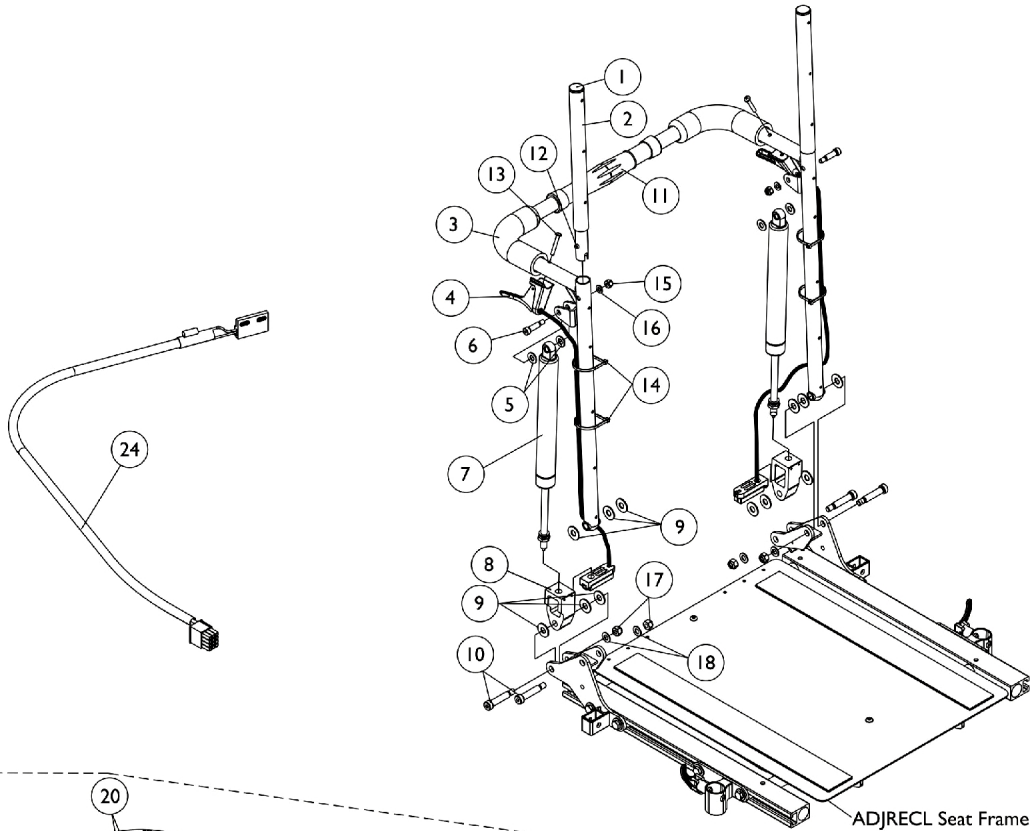

Recliner Back Assembly For ADJRECL Seat Frames

ADJRECL Seat Frame Assembly shown for reference only

Limit Switch Assembly

Recliner Back Assembly For ADJRECL Seat Frames

Item Number	Note	Part Number	Description	Quantity Per	
				Package	Assembly
1		1027095	Plug Button, Black (7/8")	1	2
2		1052997-NLA	NLA - Headrest Tube Assembly, Black - Right	1	1
2		1052998-NLA	NLA - Headrest Tube Assembly, Black - Left	1	1
3		See Chart	#3 Back Cane with Grip	1	1
4	B	1050214	Cable with Trigger	1	2
4	C	1050215	Cable with Trigger	1	2
4	D	1050216	Cable with Trigger	1	2
5		1026032	Washer, Nylon (11/32 x 11/16 x 1/16")	1	4
6		1050153	Screw, Shoulder Hex Socket Head (5/16 x 7/8", 1/4-20)	1	2
7	E	1050154	Cylinder, Lock, Recline	1	2
7	F	1050306	Cylinder, Lock	1	2
8		1050136	Pivot, Block	1	2
9		1012371	Washer, Nylon (3/8 x 7/8 x 1/16")	1	12
10		1031665	Screw, Shoulder Hex Socket Head (3/8 x 1-1/2", 5/16-18)	1	4
11	G	1050293	Bar, Spreader, Black (14-20" W)	1	1
11	H	1050294	Bar, Spreader, Black (21-24" W)	1	1
12		1024713	Spring, Torsion w/ Button	1	2
13		1091417-NLA	NLA - Screw, Phillips Pan Head (#10-24 x 1-1/4")	1	2
14		1095503-NLA	NLA - Package, Tie Wrap (5-5/8" L)	10	1
15		1025736	Locknut (1/4-20)	1	2
16		1026907	Washer (1/4 x 1/2 x 1/16")	1	2
17		1026158	Locknut (5/16-18)	1	4
18		1025704	Washer, Flat (5/16 x 5/8 x 1/16")	1	4
19	A	1134498	Kit, Limit Switch Assembly	1	1
20			NLA - Screw, Slotted Hex Washer Head Tap (#4-3/8")	1	5
21			NLA - Washer, Internal Tooth Lock (#4-40)	1	5
22			Sensor, Actuator Switch	1	1
23			NLA - Clamp, Cable	1	1
24		1144926	Cable, Drive Lockout Sensor, MK6i	1	1

NOTE: A - Includes items 20-23. Cable sensor is not included, see item 24
 B - 26" high back canes
 C - 22-24" high back canes
 D - 18-20" high back canes
 E - 250 lb. weight limit
 F - 251-300 lb. weight limit
 G - 16-17" wide
 H - 18-22" wide