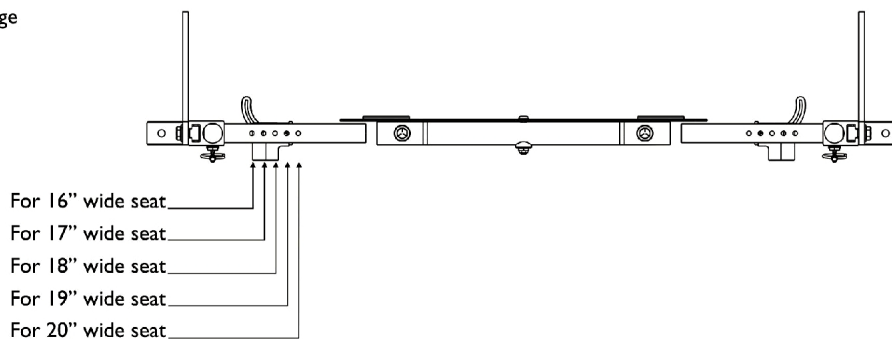

ADJASBA/ADJRECL Seat Frame, Seat Pan and Hardware (16" - 20" Wide) x (16" - 22" Deep)

Seat Frame Width Settings

ADJASBA/ADJRECL Seat Frame, Seat Pan and Hardware (16" - 20" Wide) x (16" - 22" Deep)

Item Number	Note	Part Number	Description	Quantity Per	
				Package	Assembly
1	D	1163031	Frame, Center Seat, Black	1	1
2		1122475	Crossbar, Seat Frame (16" - 20" W)	1	4
3		1122647	Rail, Seat Frame (16 - 20" D For Formula TRE and 16 - 19" D For ADJASBA)	1	2
3		1122677	Rail, Seat Frame (20 - 22" D Formula TRE) (19 - 22" D ADJASBA)	1	2
4		1124386	Pan, Seat with Hook and Loop Fasteners (16 - 20" W) x (16 - 20" D For Formula TRE) & (16 - 19" D For ADJASBA)	1	1
4		1124666	Pan, Seat, with Hook and Loop Fasteners (16 - 20" W) x (20 - 22" D For Formula TRE) & (19 - 22" D For ADJASBA)	1	1
5	A	1043082	Hook Fastener with Adhesive Back (2" W x 18" L)	1	2
5	A	1044580	Loop Fastener with Adhesive Back (2" W x 18" L)	1	2
5	B	1043084	Hook Fastener with Adhesive back (2" W x 22" L)	1	2
5	B	1044584	Loop Fastener with Adhesive back (2" W x 22" L)	1	2
6	C	1135501	Kit, Seat Frame Assembly Hardware	1	1
7			Screw, Hex Head w/ Patch (1/4-20 x 3/4")	1	8
8			Washer (1/4 x 1/2 x 1/16")	1	2
9			Spacer, Coved (1/4 x 11/16 x 1/2")	1	4
10			Screw, Socket Button (1/4-20 x 3/4")	1	2
11			NLA - Pin, Roll (3/16 x 1")	1	2
12		1114823	Decal, Seat Adjustment Warning	1	2
NOTE: A - For 16" - 19" deep seats B - For 19" - 22" deep seats C - Includes items 7-11 D - When ordering a new Center Seat Frame, also order 2 ea. Seat Adjustment Warning Decals (Item #12).					