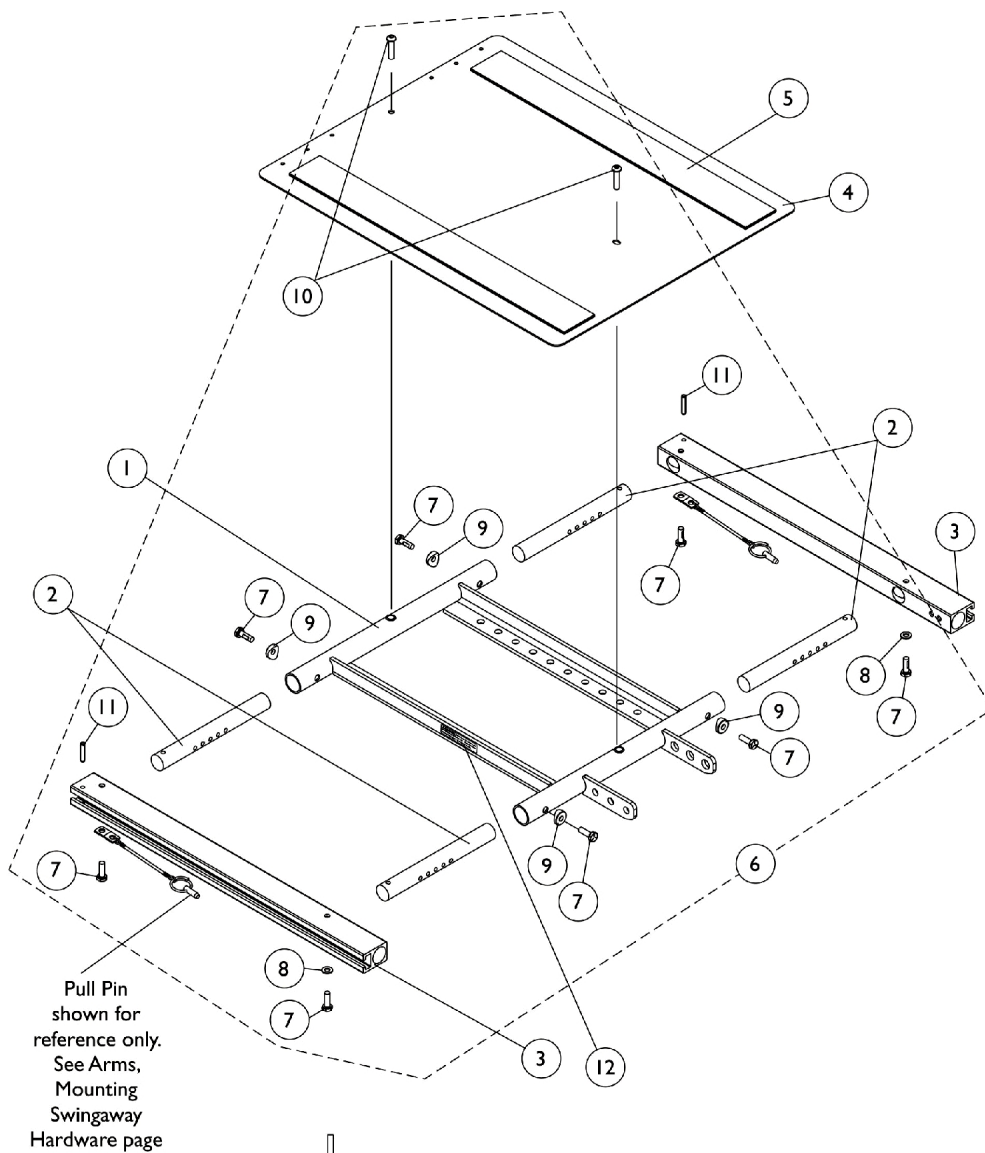

ADJASBA/ADJRECL Seat Frame, Seat Pan and Hardware (16" - 20" Wide) x (16" - 22" Deep)

Seat Frame Width Settings

ADJASBA/ADJRECL Seat Frame, Seat Pan and Hardware (16" - 20" Wide) x (16" - 22" Deep)

Item Number	Note	Part Number	Description	Quantity Per	
				Package	Assembly
1	D	1163031	Frame, Center Seat, Black	1	1
2		1122475	Crossbar, Seat Frame (16" - 20" W)	1	4
3		1122647	Rail, Seat Frame (16 - 20" D For Formula TRE and 16 - 19" D For ADJASBA)	1	2
3		1122677	Rail, Seat Frame (20 - 22" D Formula TRE) (19 - 22" D ADJASBA)	1	2
4		1124386	Pan, Seat with Hook and Loop Fasteners (16 - 20" W) x (16 - 20" D For Formula TRE) & (16 - 19" D For ADJASBA)	1	1
4		1124666	Pan, Seat, with Hook and Loop Fasteners (16 - 20" W) x (20 - 22" D For Formula TRE) & (19 - 22" D For ADJASBA)	1	1
5	A	1043082	Hook Fastener with Adhesive Back (2" W x 18" L)	1	2
5	A	1044580	Loop Fastener with Adhesive Back (2" W x 18" L)	1	2
5	B	1043084	Hook Fastener with Adhesive back (2" W x 22" L)	1	2
5	B	1044584	Loop Fastener with Adhesive back (2" W x 22" L)	1	2
6	C	1135501	Kit, Seat Frame Assembly Hardware	1	1
7			Screw, Hex Head w/ Patch (1/4-20 x 3/4")	1	8
8			Washer (1/4 x 1/2 x 1/16")	1	2
9			Spacer, Coved (1/4 x 11/16 x 1/2")	1	4
10			Screw, Socket Button (1/4-20 x 3/4")	1	2
11			NLA - Pin, Roll (3/16 x 1")	1	2
12		1114823	Decal, Seat Adjustment Warning	1	2
NOTE: A - For 16" - 19" deep seats B - For 19" - 22" deep seats C - Includes items 7-11 D - When ordering a new Center Seat Frame, also order 2 ea. Seat Adjustment Warning Decals (Item #12).					