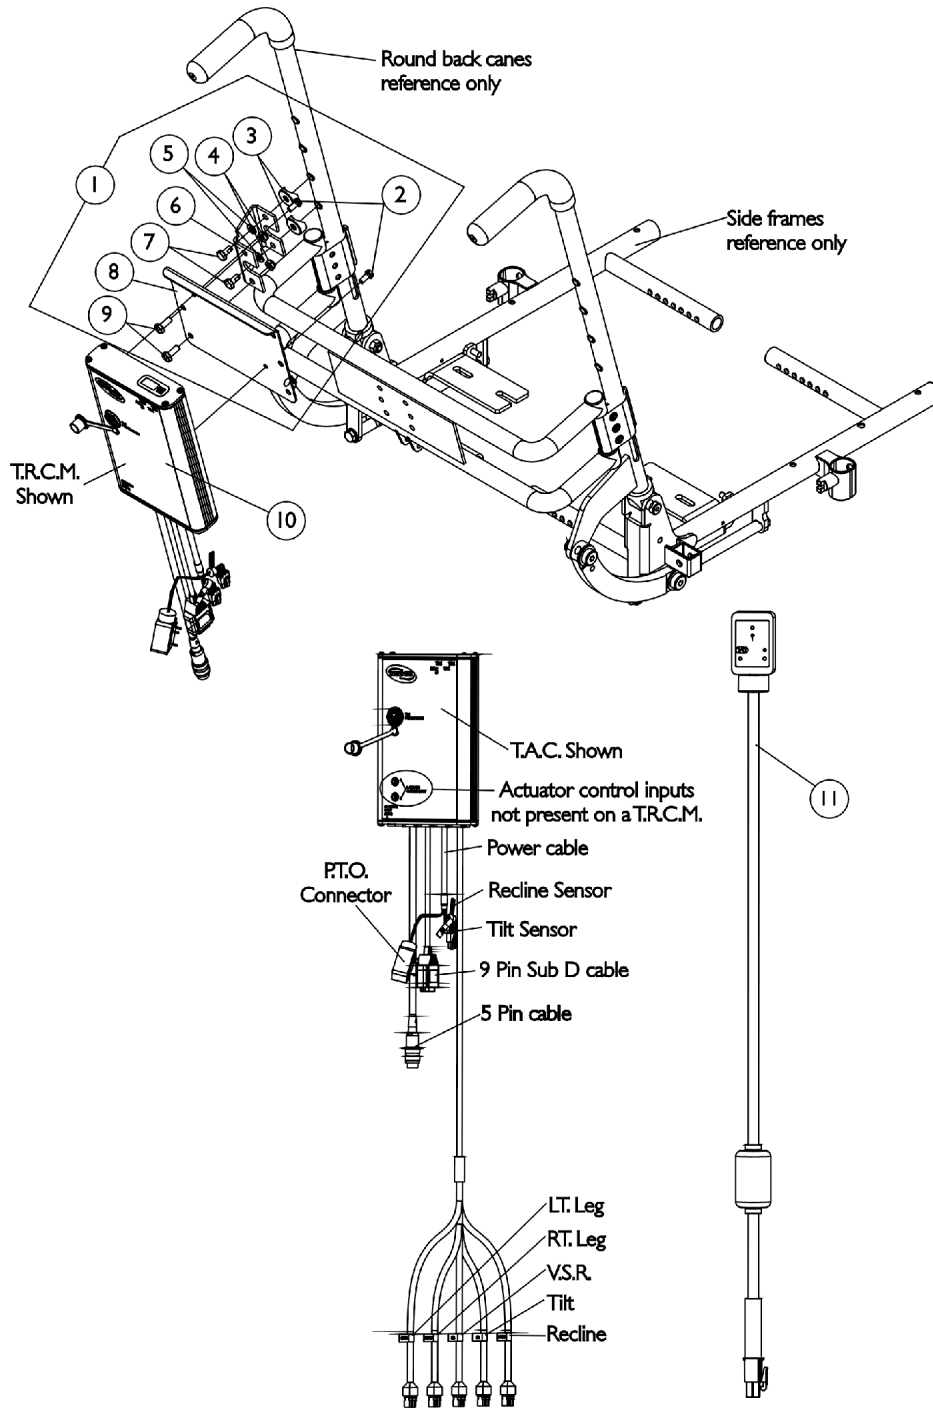

MK5 TAC/TRCM and Mounting Hardware For Round Back Canes

MK5 TAC/TRCM and Mounting Hardware For Round Back Canes

Item Number	Note	Part Number	Description	Quantity Per	
				Package	Assembly
1	A	1121181-NLA	NLA - Hardware, T.A.C./T.R.C.M. Mounting, Round Back Canes	1	1
2		1079316-NLA	NLA - Screw, Phillips Pan Head w/ Patch (#10-32 x 3/8")	1	2
3		1082908-NLA	NLA - Spacer, Coved (5/16 x 29/32 x 7/16")	1	2
4		60275X000	Locknut (1/4-20)	1	2
5		1026907	Washer (1/4 x 1/2 x 1/16")	1	2
6	B	1113638-NLA	NLA - Bracket, Vent-Connect Upper, Black - Right	1	1
7		1078214	Screw, Hex Head w/ Patch (1/4-20 x 1/2")	1	2
8		1113601-NLA	NLA - Bracket, Controller Mounting, Black	1	1
9		1121024	Screw, Hex Head w/ Patch (1/4-20 x 5/8")	1	2
10	C	1118728-NLA	NLA - Controller, MK5 TAC	1	1
10	F	1118729-NLA	NLA - Controller, MK5 TRCM	1	1
10		1118729E-NLA	NLA - Reconditioned - Controller, MK5 TRCM	1	1
11		1119418	Cable, Auxiliary Power	1	1
	D	1142593-NLA	Kit, MK5 SAC To MK5 TAC Conversion For Tarsys 2GT w/ Round Back Canes on TDX	1	1
2			NLA - Screw, Phillips Pan Head w/ Patch (#10-32 x 3/8")	1	2
3			NLA - Spacer, Coved (5/16 x 29/32 x 7/16")	1	2
4			Locknut (1/4-20)	1	2
5			Washer (1/4 x 1/2 x 1/16")	1	2
6			NLA - Bracket, Vent-Connect Upper, Black - Right	1	1
7			Screw, Hex Head w/ Patch (1/4-20 x 1/2")	1	2
8			NLA - Bracket, Controller Mounting, Black	1	1
9			Screw, Hex Head w/ Patch (1/4-20 x 5/8")	1	2
10			NLA - Controller, MK5 TAC	1	1
			Tie Wrap (11-1/2" L)	1	10
			Tie Wrap (5-5/8" L)	1	10
			NLA - Instruction Sheet, MK5 SAC To MK5 TAC Conversion For Tarsys 2GT w/ Round & Extruded Back Canes on TDX	1	1
	E	1142593E-NLA	NLA - WARR RPLMT - Kit, MK5 SAC to MK5 TAC Conversion Kit for Tarsys 2GT w/ Round Back Canes on TDX	1	1
1			NLA - Hardware, T.A.C./T.R.C.M. Mounting, Round Back Canes	1	1
10			NLA - WARR RPLMT - Controller, MK5 TAC	1	1
			Tie Wrap (11-1/2" L)	1	10
			Tie Wrap (5-5/8" L)	1	10
			NLA - Instruction Sheet, MK5 SAC To MK5 TAC Conversion For Tarsys 2GT w/ Round & Extruded Back Canes on TDX	1	1
	E	1095503-NLA	NLA - Package, Tie Wrap (5-5/8" L)	10	1
	E	1095502-NLA	NLA - Package, Tie Wrap (11-1/2" L)	10	1
	E	1141485-NLA	NLA - Instruction Sheet, MK5 SAC To MK5 TAC Conversion For Tarsys 2GT w/ Round & Extruded Back Canes on TDX	1	1