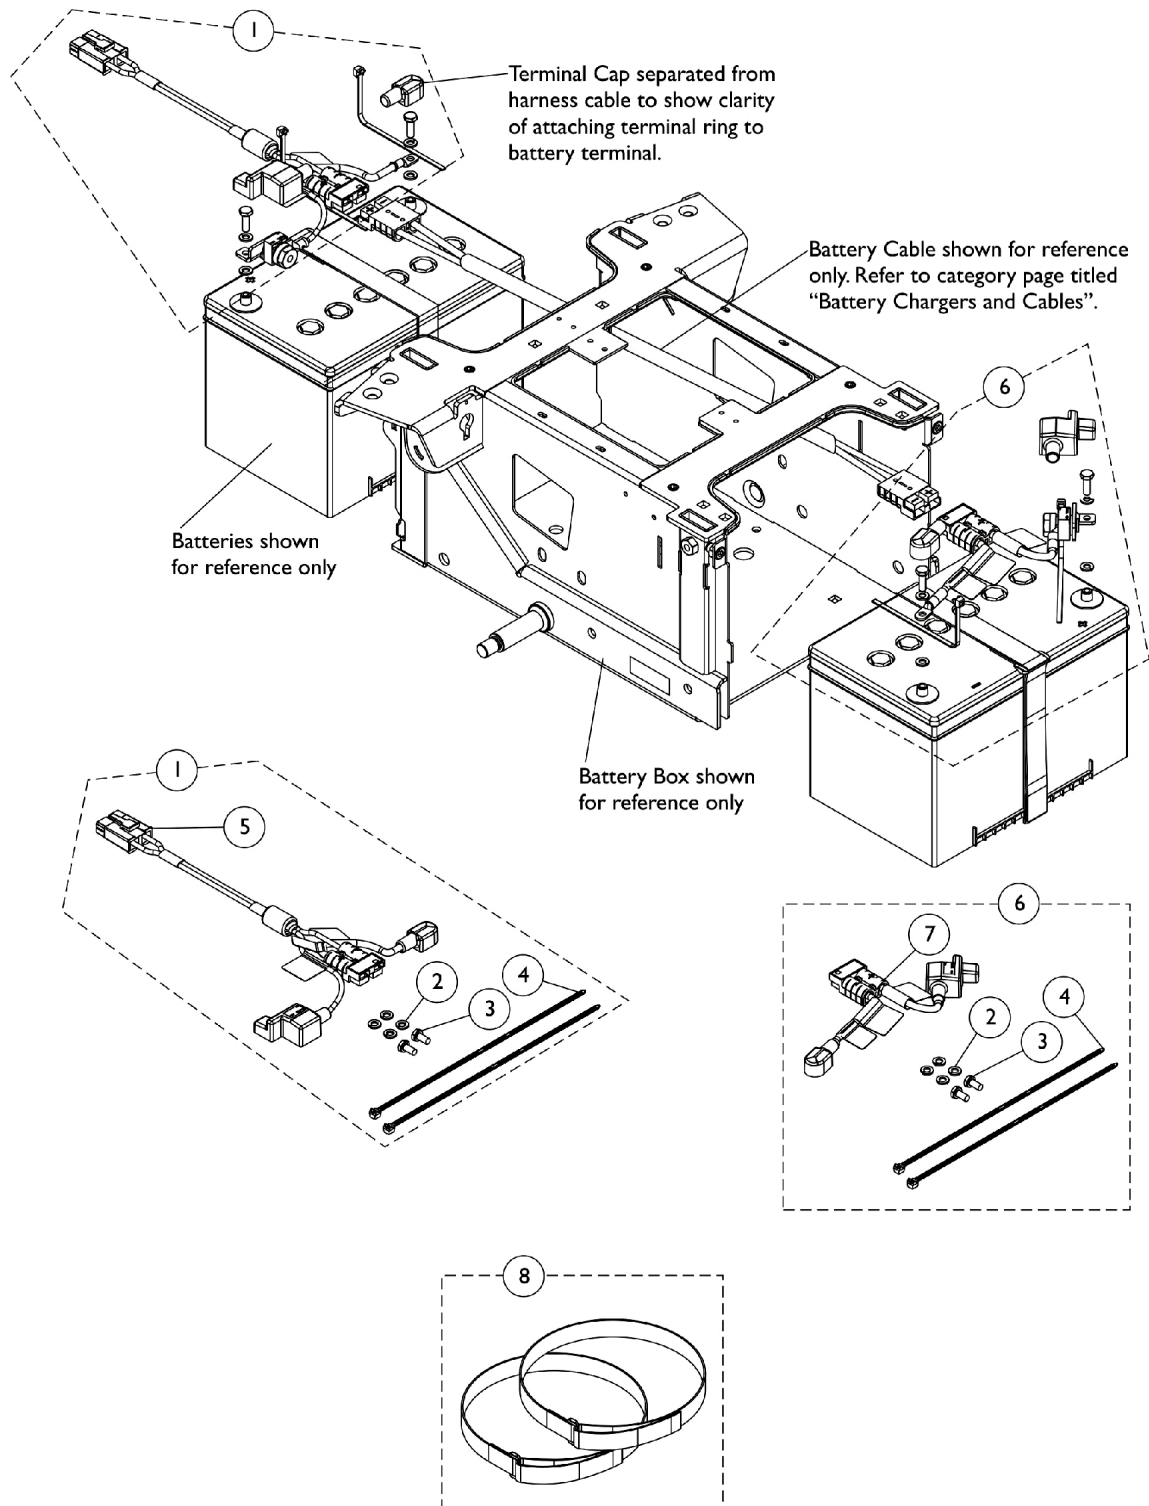

# Battery Wire Harnesses and Battery Straps

## Battery Wire Harnesses and Battery Straps

Item Number	Note	Part Number	Description	Quantity Per	
				Package	Assembly
1	A	1168893-NLA	NLA - Kit, Battery Wire Harness with Terminal Hardware, GP34 - Rear	1	1
2			Washer, Lock (1/4 x 1/2 x 1/16")	1	4
3			NLA - Bolt, Hex Head Cap (1/4-20 x 3/4")	1	2
4			Tie Wrap (11-1/2" L)	1	2
5			Harness, Battery Wire, GP34 - Rear	1	1
6	B	1168894	Kit, Battery Wire Harness with Terminal Hardware, GP34 - Front	1	1
2			Washer, Lock (1/4 x 1/2 x 1/16")	1	4
3			NLA - Bolt, Hex Head Cap (1/4-20 x 3/4")	1	2
4			Tie Wrap (11-1/2" L)	1	2
7			Harness, Battery Wire, GP34 - Front	1	1
4		1095502-NLA	NLA - Package, Tie Wrap (11-1/2" L)	10	1
8		1168892-NLA	NLA - Strap, Battery (Pair)	2	1
NOTE: A - Includes items 2-5 B - Includes items 2-4 and 7					