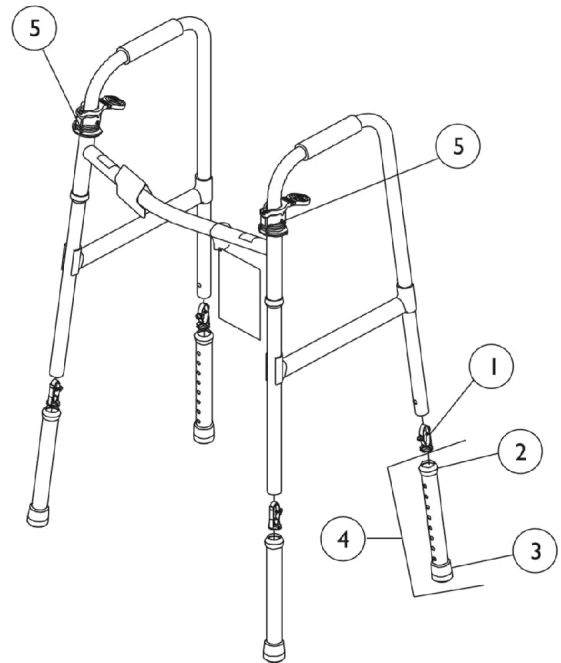

Walker (Dual Release)

NOTE: 6291 Series Walkers Side Cross Brace was changed from plastic to aluminum after 8/19/17.

Model 6261 - A - Adult Walker (4 Pack)
Model 6261 - JR (4 Pack)

Model 6291 - A (4 Pack)
Model 6291 - I (Adult Single Pack)
Model 6291 - JR (4 Pack)

Walker (Dual Release)

NOTE: 6291 Series Walkers Side Cross Brace was changed from plastic to aluminum after 8/19/17.

Item Number	Note	Part Number	Description	Quantity Per	
				Package	Assembly
1	D	1074462-NLA	NLA - Button, Snap	1	4
1	F	1130780-NLA	NLA - Kit, Snap Buttons	10	1
1		1094945	Button, Snap	1	4
2		1040655	Anti-Rattle, Grey (1-1/8")	1	4
3		1040656	Tip, Rubber, Dark Grey (1-1/8")	1	4
4	A,B	1058000	Leg Extension Assembly (10")	1	4
5	C,E	1043538-NLA	NLA - Nut, Push	1	4
5		1130784-NLA	NLA - Kit, Push Nut	10	1

NOTE: A - Due to style changes, when replacing Leg Extensions before 6/25/98, Order (4) each. Models built after 6/24/98 can order Single Assemblies.
 B - Includes Leg and Items 2 and 3.
 C - To be used with Models 6291-A, 6291-1 and 6291 Jr.
 D - Individual item no longer available, use 1130780 as its replacement.
 E - Individual item no longer available, use 1130784 as its replacement.
 F - Kit is no longer available, use 1094945 as its replacement.