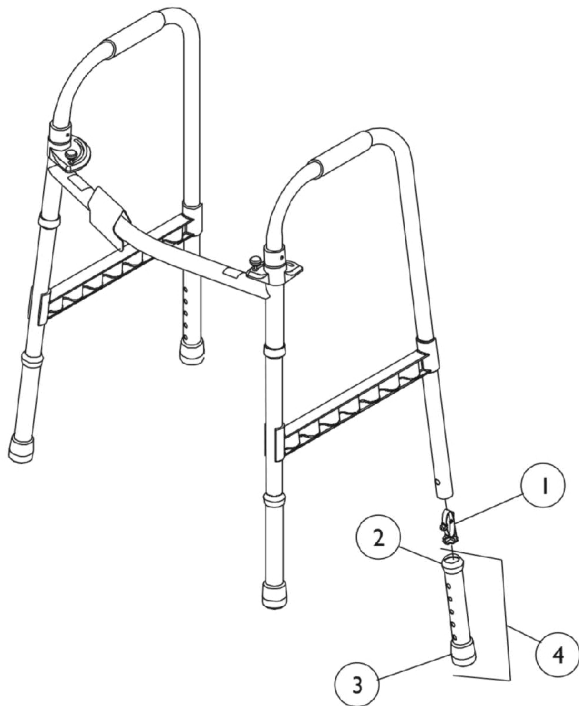

Walker (Dual Release)

NOTE: 6291 Series Walkers Side Cross Brace was changed from plastic to aluminum after 8/19/17.

Model 6261 - A - Adult Walker (4 Pack)
Model 6261 - JR (4 Pack)

Model 6291 - A (4 Pack)
Model 6291 - I (Adult Single Pack)
Model 6291 - JR (4 Pack)

Walker (Dual Release)

NOTE: 6291 Series Walkers Side Cross Brace was changed from plastic to aluminum after 8/19/17.

Item Number	Note	Part Number	Description	Quantity Per	
				Package	Assembly
1	D	1074462-NLA	NLA - Button, Snap	1	4
1	F	1130780-NLA	NLA - Kit, Snap Buttons	10	1
1		1094945	Button, Snap	1	4
2		1040655	Anti-Rattle, Grey (1-1/8")	1	4
3		1040656	Tip, Rubber, Dark Grey (1-1/8")	1	4
4	A,B	1058000	Leg Extension Assembly (10")	1	4
5	C,E	1043538-NLA	NLA - Nut, Push	1	4
5		1130784-NLA	NLA - Kit, Push Nut	10	1