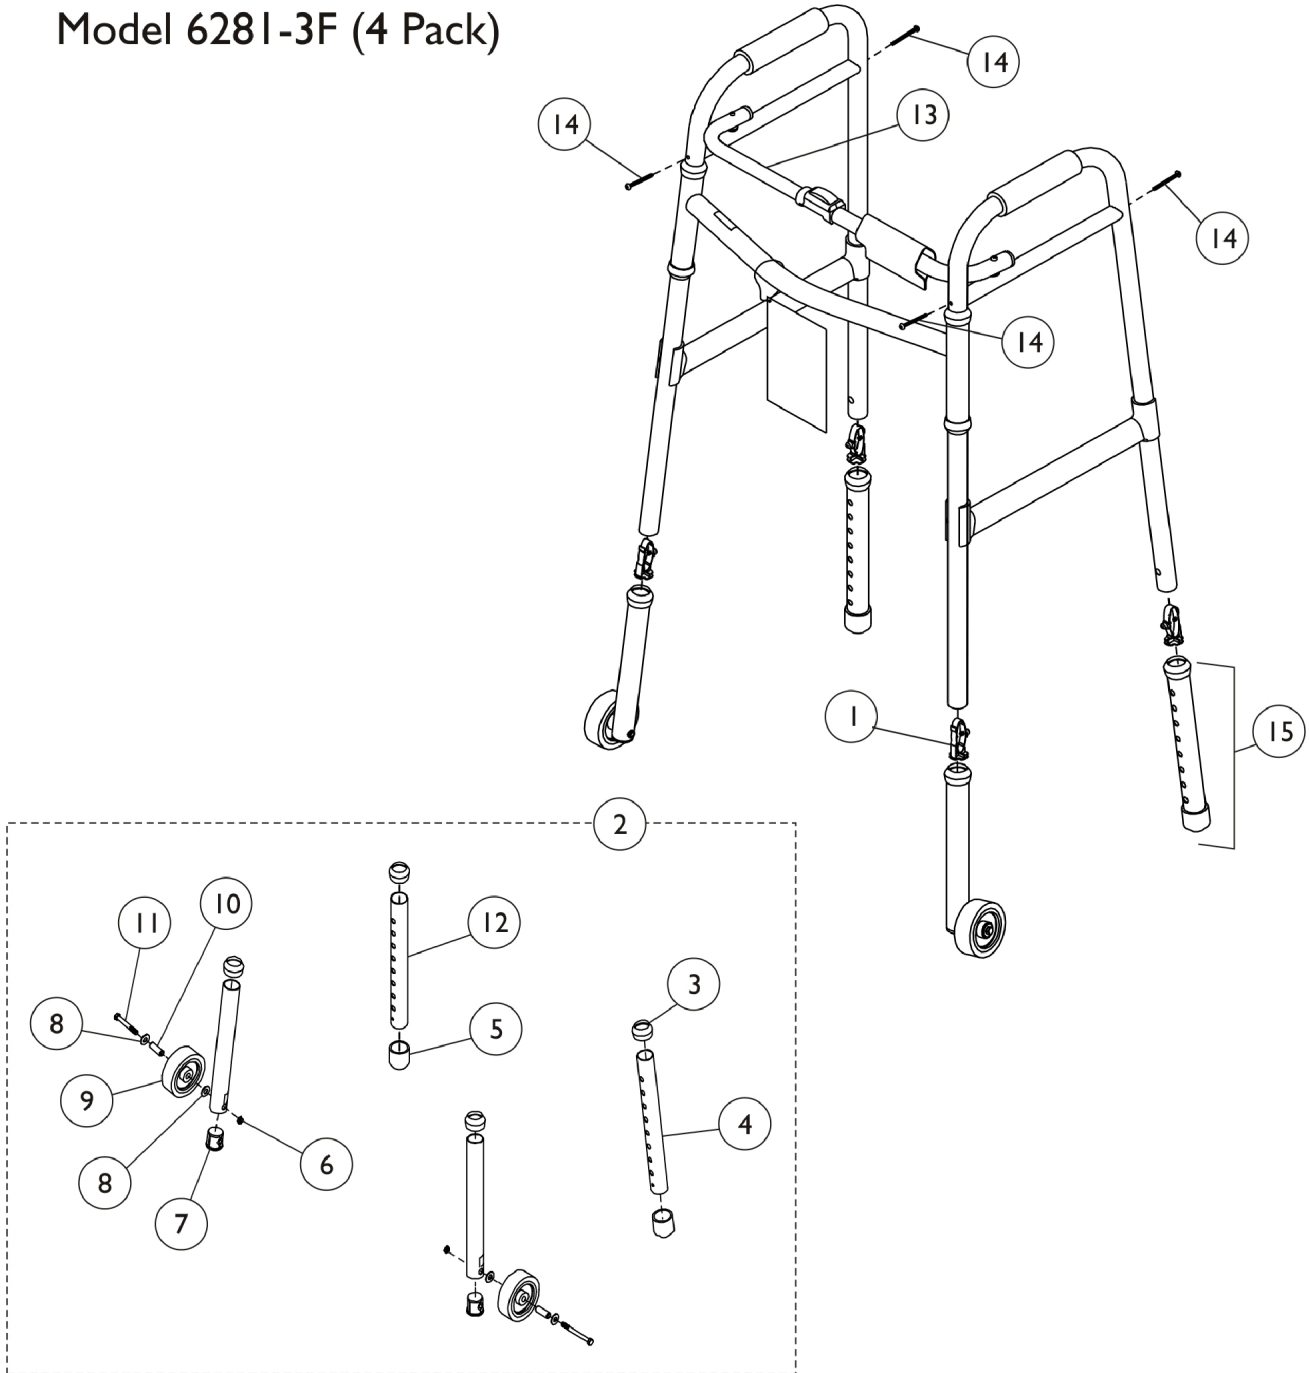

# Walker (Single Release)

With 3" Fixed Wheel and Glide Tips  
Models 6281-3F (Discontinued 6/07)

Model 6281-3F (4 Pack)

## Walker (Single Release)

### With 3" Fixed Wheel and Glide Tips

### Models 6281-3F (Discontinued 6/07)

Item Number	Note	Part Number	Description	Quantity Per	
				Package	Assembly
1	E	1074462-NLA	NLA - Button, Snap	1	4
1	F	1130780-NLA	NLA - Kit, Snap Buttons	10	1
1		1094945	Button, Snap	1	4
2	A,D	1060590	Kit, Leg Extension (3"), Fixed	1	1
3			Anti-Rattle, Grey (1-1/8")	1	4
4			Leg Extension Tube with Axle Hole	1	2
5			NLA - Tip, Glide, Grey (1-1/8")	1	2
6			Locknut (1/4-20)	1	2
7			Bushing (1")	1	2
8			NLA - Washer, Steel Flat (1/4 x 5/8 x 1/16")	1	4
9			NLA - Wheel (3" x 1")	1	2
10			Bushing (1/4 x 3/8 x 1/13")	1	2
11			Screw, Hex Head (1/4-20 x 2-1/2")	1	2
12			NLA - Leg, Adjustable	1	2
13		1060558-NLA	NLA - Folding Mechanism - Adult	1	1
13		1060559-NLA	NLA - Folding Mechanism - Junior	1	1
14		17564X000-NLA	NLA - Screw, Phillips Pan Head (#10-24 x 1-3/4")	1	4
15	B,C	1058000	Leg Extension Assembly (10")	1	2