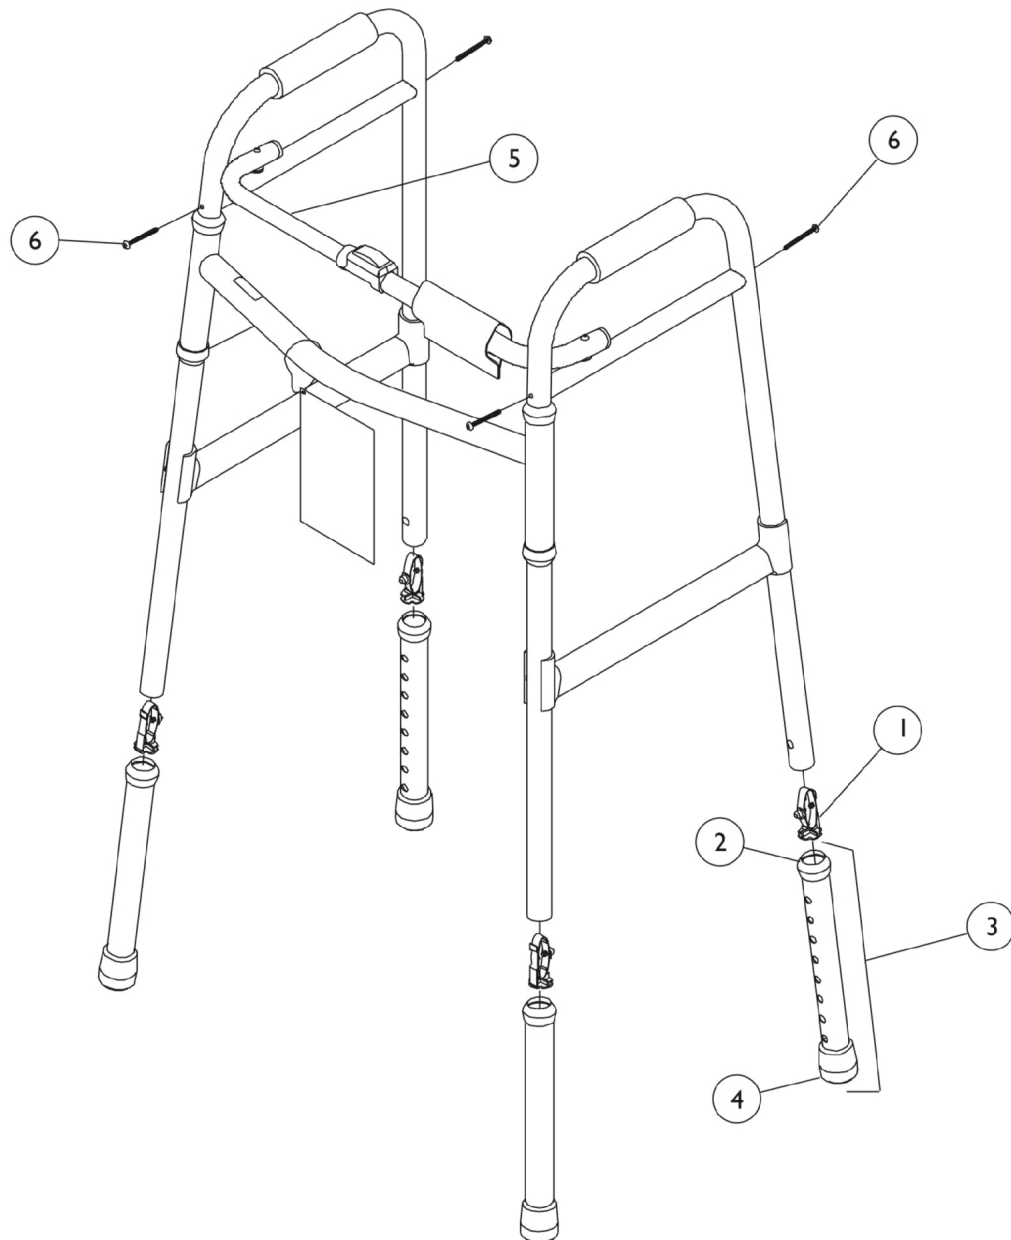

Walker (Single Release)

Model 6281-A (4 Pack)

Model 6281-I (Adult Single Pack)

Model 6281-JR (4 Pack)

Walker (Single Release)

Item Number	Note	Part Number	Description	Quantity Per	
				Package	Assembly
1	C	1074462-NLA	NLA - Button, Snap	1	4
1	D	1130780-NLA	NLA - Kit, Snap Buttons	10	1
1		1094945	Button, Snap	1	4
2		1040655	Anti-Rattle, Grey (1-1/8")	1	4
3	A,B	1058000	Leg Extension Assembly (10")	1	2
4		1040656	Tip, Rubber, Dark Grey (1-1/8")	1	4
5		1060558-NLA	NLA - Folding Mechanism - Adult	1	1
5		1060559-NLA	NLA - Folding Mechanism - Junior	1	1
6		17564X000-NLA	NLA - Screw, Phillips Pan Head (#10-24 x 1-3/4")	1	4
<p>NOTE: A - Due to style changes, when replacing Leg Extensions before 6/25/98, order (4) each. Models built after 6/24/98 can order Single Assemblies. B - Includes Leg and Items 2 and 4. C - Individual item no longer available, use 1130780 as its replacement. D - Kit is No Longer Available, use 1094945 as the replacement.</p>					