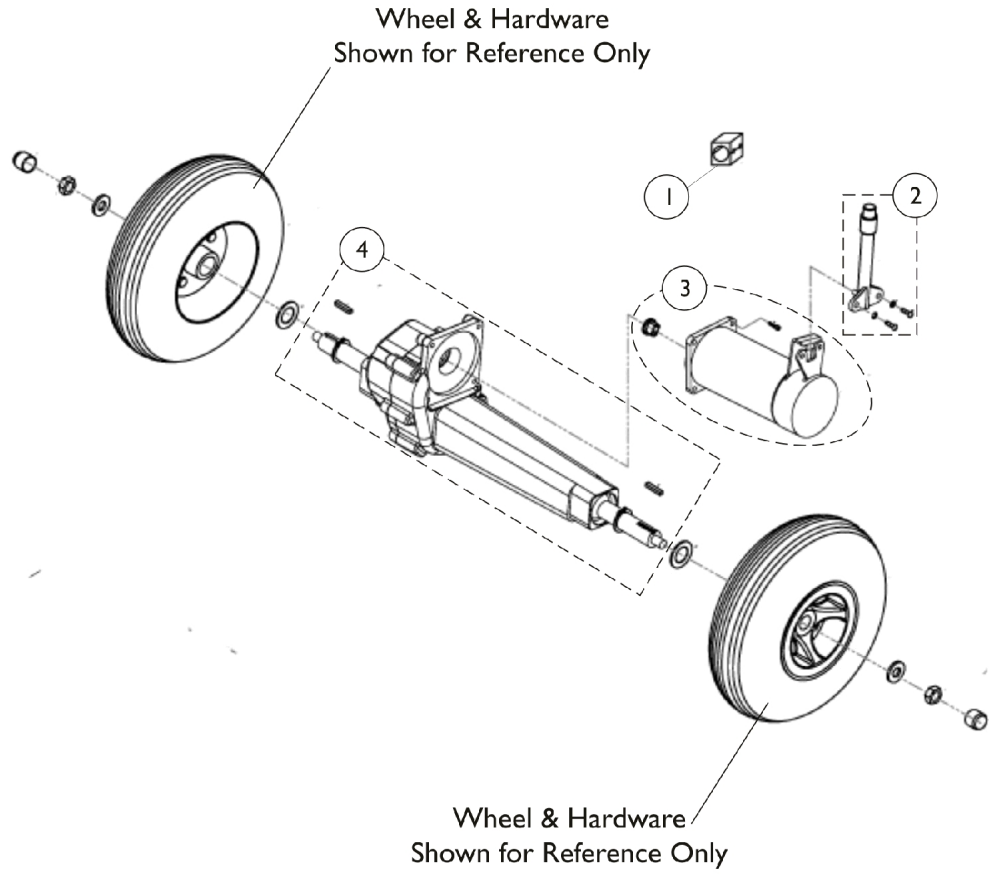

Motor & Transaxle

Motor & Transaxle

Item Number	Note	Part Number	Description	Quantity Per	
				Package	Assembly
1		1164829	Core, EMI (Pair)	2	1
2	A	1506318	Lever, Brake w/ Hardware	1	1
3	B	1164828	Motor w/ Brake and Hardware	1	1
4	C	1164827	Transaxle w/ Hardware	1	1
	D	1534599	Carbon Brush	1	2
NOTE: A - Includes (2) screws and washers. B - Includes bolt and guide. C - Includes (2) key shafts. D - This item is not shown in the illustration.					