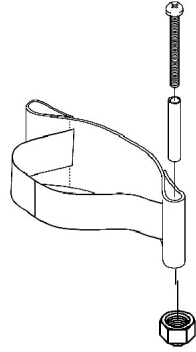

Heel Loops and Toe Loops

Heel Loop

Heel Loop with Ankle Strap

Toe Loop

For Adjustable Angle Footplates - AT5543

Footplate Size	Chair Width	Heel Loop Single #	Heel Loop Pair #	Heel Loop w/ Ankle Strap Single # - Right	Heel Loop w/ Ankle Strap Single # - Left	Heel Loop w/ Ankle Strap Pair #	Attaching Hardware Pair #
Medium 4-1/4" W	12-13" Wide or Tapered 16" Wide	1025234-NLA	1035905	1035908-NLA	1035909-NLA	1035906	1035931
Large 5-1/4" W	14-15" Wide or Tapered 17-18" Wide	1017621	1035917-NLA	1035919	1035920	1035918	1035931
X-Large 6-1/4" W	16-17" Wide or Tapered 19-24" Wide	1027000	1035929	1035932-NLA	1035933-NLA	1035930	1035931
XX-Large 7-1/4" W	18-24" Wide	1027000	1035929	1035932-NLA	1035933-NLA	1035930	1035931

Heel Loops and Toe Loops

For Aluminum - A1562 Footplates

Footplate Size	Chair Width	Heel Loop Single #	Heel Loop Pair #	Heel Loop w/ Ankle Strap Single # Right	Heel Loop w/ Ankle Strap Single # Left	Heel Loop w/ Ankle Strap Pair #	Attaching Hardware Pair #
Extra Small (5-3/4" Wide)	12-13"	1025234-NLA	1035905	1035908-NLA	1035909-NLA	1035906	1035931
Small (6-3/4" Wide)	14-15" or Tapered 16-17"	1017621	1035917-NLA	1035919	1035920	1035918	1035931
Medium (7-3/4" Wide)	16-22" or Tapered 18-22"	1027000	1035929	1035932-NLA	1035933-NLA	1035930	1035931

For Composite - 1651 Footplates

Footplate Size	Chair Width	Heel Loop Single #	Heel Loop Pair #	Heel Loop w/ Ankle Strap Single # Right	Heel Loop w/ Ankle Strap Single # Left	Heel Loop w/ Ankle Strap Pair #	Attaching Hardware Pair #
Small (6" Wide)	13-14" or Tapered 16" Wide	1025234-NLA	1035905	1035919	1035920	1035918	1035931
Medium (7" Wide)	15-16" Wide or Tapered 17-18" Wide	1017621	1035917-NLA	1035919	1035920	1035918	1035931
Large (8" Wide)	17-22" Wide or Tapered 19-22" Wide	1027000	1035929	1035932-NLA	1035933-NLA	1035930	1035931