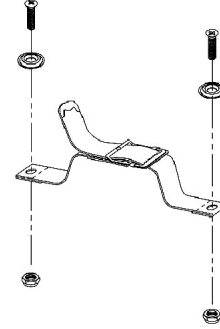

Heel Loops and Toe Loops

Heel Loop

Heel Loop with Ankle Strap

Toe Loop

For Adjustable Angle Footplates - AT5543

Footplate Size	Chair Width	Heel Loop Single #	Heel Loop Pair #	Heel Loop w/ Ankle Strap Single # - Right	Heel Loop w/ Ankle Strap Single # - Left	Heel Loop w/ Ankle Strap Pair #	Attaching Hardware Pair #
Medium 4-1/4" W	12-13" Wide or Tapered 16" Wide	1025234-NLA	1035905	1035908-NLA	1035909-NLA	1035906	1035931
Large 5-1/4" W	14-15" Wide or Tapered 17-18" Wide	1017621	1035917-NLA	1035919	1035920	1035918	1035931
X-Large 6-1/4" W	16-17" Wide or Tapered 19-24" Wide	1027000	1035929	1035932-NLA	1035933-NLA	1035930	1035931
XX-Large 7-1/4" W	18-24" Wide	1027000	1035929	1035932-NLA	1035933-NLA	1035930	1035931

Heel Loops and Toe Loops

For Aluminum - A1562 Footplates

Footplate Size	Chair Width	Heel Loop Single #	Heel Loop Pair #	Heel Loop w/ Ankle Strap Single # Right	Heel Loop w/ Ankle Strap Single # Left	Heel Loop w/ Ankle Strap Pair #	Attaching Hardware Pair #
Extra Small (5-3/4" Wide)	12-13"	1025234-NLA	1035905	1035908-NLA	1035909-NLA	1035906	1035931
Small (6-3/4" Wide)	14-15" or Tapered 16-17"	1017621	1035917-NLA	1035919	1035920	1035918	1035931
Medium (7-3/4" Wide)	16-22" or Tapered 18-22"	1027000	1035929	1035932-NLA	1035933-NLA	1035930	1035931

For Composite - 1651 Footplates

Footplate Size	Chair Width	Heel Loop Single #	Heel Loop Pair #	Heel Loop w/ Ankle Strap Single # Right	Heel Loop w/ Ankle Strap Single # Left	Heel Loop w/ Ankle Strap Pair #	Attaching Hardware Pair #
Small (6" Wide)	13-14" or Tapered 16" Wide	1025234-NLA	1035905	1035919	1035920	1035918	1035931
Medium (7" Wide)	15-16" Wide or Tapered 17-18" Wide	1017621	1035917-NLA	1035919	1035920	1035918	1035931
Large (8" Wide)	17-22" Wide or Tapered 19-22" Wide	1027000	1035929	1035932-NLA	1035933-NLA	1035930	1035931