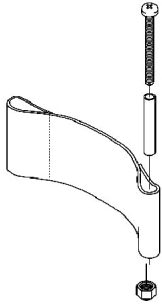

Heel Loops and Toe Loops

Heel Loop

Heel Loop with Ankle Strap

Toe Loop

For Adjustable Angle Footplates - AT5543

Footplate Size	Chair Width	Heel Loop Single #	Heel Loop Pair #	Heel Loop w/ Ankle Strap Single # - Right	Heel Loop w/ Ankle Strap Single # - Left	Heel Loop w/ Ankle Strap Pair #	Attaching Hardware Pair #
Medium 4-1/4" W	12-13" Wide or Tapered 16" Wide	1025234-NLA	1035905	1035908-NLA	1035909-NLA	1035906	1035931
Large 5-1/4" W	14-15" Wide or Tapered 17-18" Wide	1017621	1035917-NLA	1035919	1035920	1035918	1035931
X-Large 6-1/4" W	16-17" Wide or Tapered 19-24" Wide	1027000	1035929	1035932-NLA	1035933-NLA	1035930	1035931
XX-Large 7-1/4" W	18-24" Wide	1027000	1035929	1035932-NLA	1035933-NLA	1035930	1035931

Heel Loops and Toe Loops

For Aluminum - A1562 Footplates

Footplate Size	Chair Width	Heel Loop Single #	Heel Loop Pair #	Heel Loop w/ Ankle Strap Single # Right	Heel Loop w/ Ankle Strap Single # Left	Heel Loop w/ Ankle Strap Pair #	Attaching Hardware Pair #
Extra Small (5-3/4" Wide)	12-13"	1025234-NLA	1035905	1035908-NLA	1035909-NLA	1035906	1035931
Small (6-3/4" Wide)	14-15" or Tapered 16-17"	1017621	1035917-NLA	1035919	1035920	1035918	1035931
Medium (7-3/4" Wide)	16-22" or Tapered 18-22"	1027000	1035929	1035932-NLA	1035933-NLA	1035930	1035931

For Composite - 1651 Footplates

Footplate Size	Chair Width	Heel Loop Single #	Heel Loop Pair #	Heel Loop w/ Ankle Strap Single # Right	Heel Loop w/ Ankle Strap Single # Left	Heel Loop w/ Ankle Strap Pair #	Attaching Hardware Pair #
Small (6" Wide)	13-14" or Tapered 16" Wide	1025234-NLA	1035905	1035919	1035920	1035918	1035931
Medium (7" Wide)	15-16" Wide or Tapered 17-18" Wide	1017621	1035917-NLA	1035919	1035920	1035918	1035931
Large (8" Wide)	17-22" Wide or Tapered 19-22" Wide	1027000	1035929	1035932-NLA	1035933-NLA	1035930	1035931