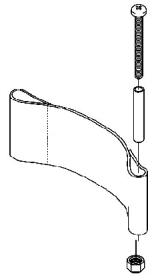

Heel Loops

Heel Loop

Heel Loop with Ankle Strap

For Adjustable Angle Footplates - AT5543

Footplate Size	Chair Width	Heel Loop Single #	Heel Loop Pair #	Heel Loop w/ Ankle Strap Single # Right	Heel Loop w/ Ankle Strap Single # Left	Heel Loop w/ Ankle Strap Pair #	Attaching Hardware Pair #
Medium (4-1/4" Wide)	14-15" Wide or Tapered 16" Wide	1025234-NLA	1035905	1035908-NLA	1035909-NLA	1035906	1035931
Large (5-1/4" Wide)	16-17" Wide or Tapered 17-18" Wide	1017621	1035917-NLA	1053313-NLA	1053314-NLA	1053329	1035931
X-Large (6-1/4" Wide)	18-22" Wide or Tapered 19-22" Wide	1027000	1035929	1035932-NLA	1035933-NLA	1035930	1035931
XX-Large (7-1/4" Wide)	18-22" Wide or Tapered 19-22" Wide	1027000	1035929	1035932-NLA	1035933-NLA	1035930	1035931

Heel Loops

For Composite Footplates - 1651

Footplate Size	Chair Width	Heel Loop Single #	Heel Loop Pair #	Heel Loop w/ Ankle Strap Single # Right	Heel Loop w/ Ankle Strap Single # Left	Heel Loop w/ Ankle Strap Pair #	Attaching Hardware Pair #
Small (6" Wide)	14" Wide or Tapered 16-17" Wide	1025234-NLA	1035905	1035908-NLA	1035909-NLA	1035906	1035931
Medium (7" Wide)	15-16" Wide or Tapered 18-22" Wide	1017621	1035917-NLA	1035919	1035920	1035918	1035931
Large (8" Wide)	17-22" Wide or Tapered 19-22" Wide	1027000	1035929	1035932-NLA	1035933-NLA	1035930	1035931

Heel Loop Attaching Hardware Kit

1035931
See Note(s) A
(2) Screw, Phillips Pan Head (1/4-20 x 2-1/4") (2) Spacer (1/4 x 11/32 x 1-3/4") (2) Hex Nut w/ Nylon Cap (1/4-20) (2) Flat Washer (1/4 x 5/8 x 1/16")
NOTE: A - Includes hardware for (1) pair of footplates