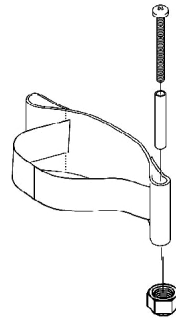

Heel Loops

Heel Loop

Heel Loop with Ankle Strap

For Adjustable Angle Footplates - AT5543

Footplate Size	Chair Width	Heel Loop Single #	Heel Loop Pair #	Heel Loop w/ Ankle Strap Single # Right	Heel Loop w/ Ankle Strap Single # Left	Heel Loop w/ Ankle Strap Pair #	Attaching Hardware Pair #
Medium (4-1/4" Wide)	14-15" Wide or Tapered 16" Wide	1025234-NLA	1035905	1035908-NLA	1035909-NLA	1035906	1035931
Large (5-1/4" Wide)	16-17" Wide or Tapered 17-18" Wide	1017621	1035917-NLA	1053313-NLA	1053314-NLA	1053329	1035931
X-Large (6-1/4" Wide)	18-22" Wide or Tapered 19-22" Wide	1027000	1035929	1035932-NLA	1035933-NLA	1035930	1035931
XX-Large (7-1/4" Wide)	18-22" Wide or Tapered 19-22" Wide	1027000	1035929	1035932-NLA	1035933-NLA	1035930	1035931

Heel Loops

For Composite Footplates - 1651

Footplate Size	Chair Width	Heel Loop Single #	Heel Loop Pair #	Heel Loop w/ Ankle Strap Single # Right	Heel Loop w/ Ankle Strap Single # Left	Heel Loop w/ Ankle Strap Pair #	Attaching Hardware Pair #
Small (6" Wide)	14" Wide or Tapered 16-17" Wide	1025234-NLA	1035905	1035908-NLA	1035909-NLA	1035906	1035931
Medium (7" Wide)	15-16" Wide or Tapered 18-22" Wide	1017621	1035917-NLA	1035919	1035920	1035918	1035931
Large (8" Wide)	17-22" Wide or Tapered 19-22" Wide	1027000	1035929	1035932-NLA	1035933-NLA	1035930	1035931

Heel Loop Attaching Hardware Kit

1035931
See Note(s) A
(2) Screw, Phillips Pan Head (1/4-20 x 2-1/4") (2) Spacer (1/4 x 11/32 x 1-3/4") (2) Hex Nut w/ Nylon Cap (1/4-20) (2) Flat Washer (1/4 x 5/8 x 1/16")
NOTE: A - Includes hardware for (1) pair of footplates