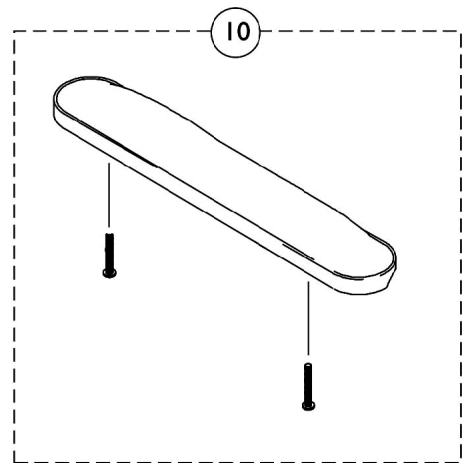

Adjustable Height Arms

Adjustable Height Arms

Item Number	Note	Part Number	Description	Quantity Per	
				Package	Assembly
1	A	1136591	Arm Base Assembly, Black, FADJDESK, Full - Right (Standard)	1	1
2			Base, Arm, Black - Right/Left	1	1
3			Cover, Clothing Guard w/ Pocket, FXDESK & ADJFULL/ADJDESK	1	1
4			Pin, Arm Lock, Black	1	1
5			Handle, Lock, Black - Right	1	1
6			Spring, Arm Lock	1	1
7			Rivet, Tubular	1	1
8			Plug Button, Black (5/8")	1	1
1	A	1136592	Arm Base Assembly, Black, FADJDESK, Full - Left (Standard)	1	1
2			Base, Arm, Black - Right/Left	1	1
3			Cover, Clothing Guard w/ Pocket, FXDESK & ADJFULL/ADJDESK	1	1
4			Pin, Arm Lock, Black	1	1
5			Handle, Lock, Black - Left	1	1
6			Spring, Arm Lock	1	1
7			Rivet, Tubular	1	1
8			Plug Button, Black (5/8")	1	1
9		1165476	Arm Tube Assembly w/ Plug Buttons, Desk Length, Black - Right/Left	1	1
9		1165478	Arm Tube Assembly w/ Plug Buttons, Full Length, Black - Right/Left	1	1
10		8881053577	Kit, Arm Pad w/ Screws, Full Length (14" L x 2" W) (Pair)	2	1
10		8881053578	Kit, Arm Pad w/ Screws, Desk Length (9" L x 2" W) (Pair)	2	1