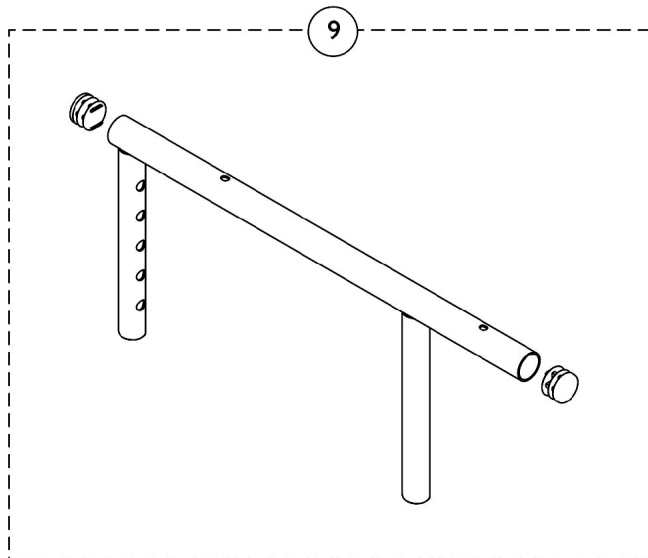

Adjustable Height Arms

Adjustable Height Arms

Item Number	Note	Part Number	Description	Quantity Per	
				Package	Assembly
1	A	1136591	Arm Base Assembly, Black, FADJDESK, Full - Right (Standard)	1	1
2			Base, Arm, Black - Right/Left	1	1
3			Cover, Clothing Guard w/ Pocket, FXDESK & ADJFULL/ADJDESK	1	1
4			Pin, Arm Lock, Black	1	1
5			Handle, Lock, Black - Right	1	1
6			Spring, Arm Lock	1	1
7			Rivet, Tubular	1	1
8			Plug Button, Black (5/8")	1	1
1	A	1136592	Arm Base Assembly, Black, FADJDESK, Full - Left (Standard)	1	1
2			Base, Arm, Black - Right/Left	1	1
3			Cover, Clothing Guard w/ Pocket, FXDESK & ADJFULL/ADJDESK	1	1
4			Pin, Arm Lock, Black	1	1
5			Handle, Lock, Black - Left	1	1
6			Spring, Arm Lock	1	1
7			Rivet, Tubular	1	1
8			Plug Button, Black (5/8")	1	1
9		1165476	Arm Tube Assembly w/ Plug Buttons, Desk Length, Black - Right/Left	1	1
9		1165478	Arm Tube Assembly w/ Plug Buttons, Full Length, Black - Right/Left	1	1
10		8881053577	Kit, Arm Pad w/ Screws, Full Length (14" L x 2" W) (Pair)	2	1
10		8881053578	Kit, Arm Pad w/ Screws, Desk Length (9" L x 2" W) (Pair)	2	1

NOTE: A - Includes items 2-8.