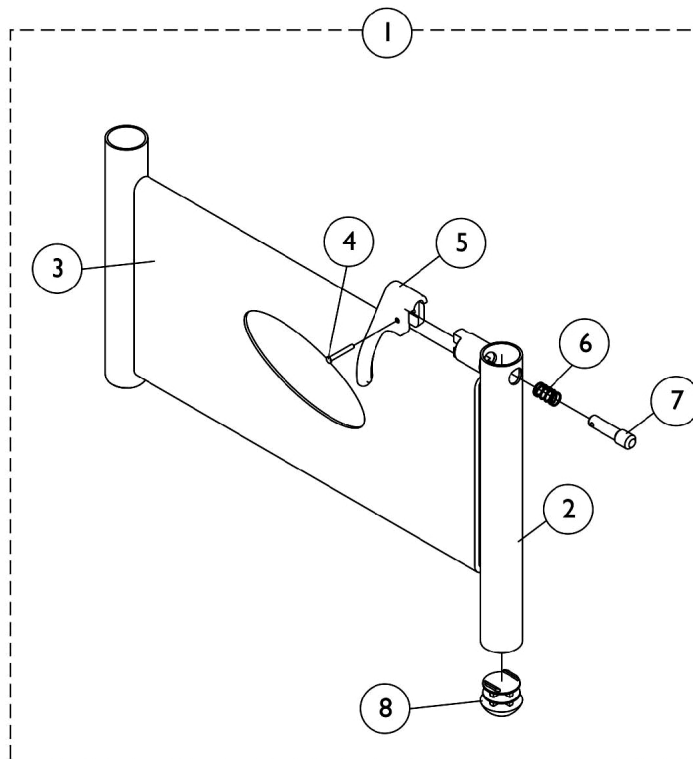

Adjustable Height Arms

Adjustable Height Arms

Item Number	Note	Part Number	Description	Quantity Per	
				Package	Assembly
1	A	1136591	Arm Base Assembly, Black, FADJDESK, Full - Right (Standard)	1	1
2			Base, Arm, Black - Right/Left	1	1
3			Cover, Clothing Guard w/ Pocket, FXDESK & ADJFULL/ADJDESK	1	1
4			Pin, Arm Lock, Black	1	1
5			Handle, Lock, Black - Right	1	1
6			Spring, Arm Lock	1	1
7			Rivet, Tubular	1	1
8			Plug Button, Black (5/8")	1	1
1	A	1136592	Arm Base Assembly, Black, FADJDESK, Full - Left (Standard)	1	1
2			Base, Arm, Black - Right/Left	1	1
3			Cover, Clothing Guard w/ Pocket, FXDESK & ADJFULL/ADJDESK	1	1
4			Pin, Arm Lock, Black	1	1
5			Handle, Lock, Black - Left	1	1
6			Spring, Arm Lock	1	1
7			Rivet, Tubular	1	1
8			Plug Button, Black (5/8")	1	1
9		1165476	Arm Tube Assembly w/ Plug Buttons, Desk Length, Black - Right/Left	1	1
9		1165478	Arm Tube Assembly w/ Plug Buttons, Full Length, Black - Right/Left	1	1
10		8881053577	Kit, Arm Pad w/ Screws, Full Length (14" L x 2" W) (Pair)	2	1
10		8881053578	Kit, Arm Pad w/ Screws, Desk Length (9" L x 2" W) (Pair)	2	1

NOTE: A - Includes items 2-8.