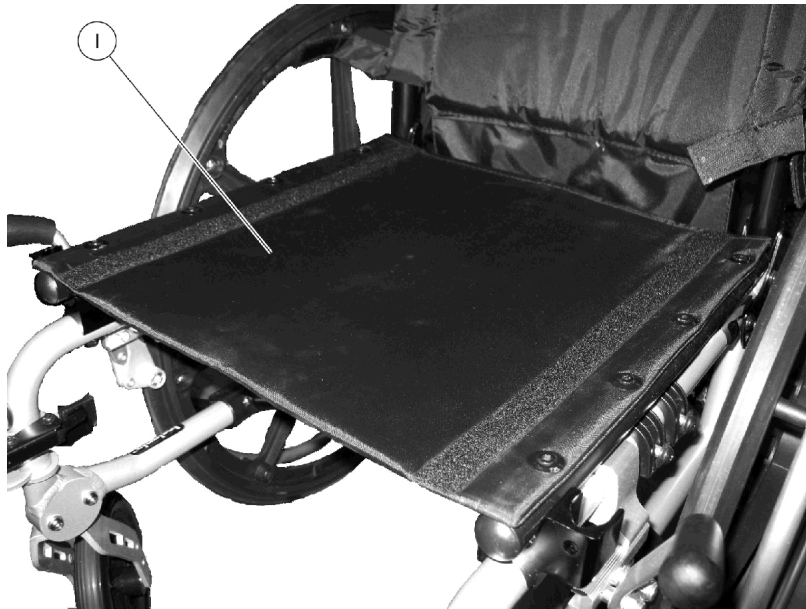

Upholstery, Seat and Back

Upholstery, Seat and Back

Item 1 Seat Upholstery

Seat Width	Seat Depth	Color	Material	Part Number
16"	16"	Black	Nylon	1165196
16"	18"	Black	Nylon	1165199
18"	16"	Black	Nylon	1165197
18"	18"	Black	Nylon	1165200
20"	18"	Black	Nylon	1165201

Item 2 Back Upholstery

Back Width	Color	Material	Part Number
16"	Black	Nylon	1165193
18"	Black	Nylon	1165194
20"	Black	Nylon	1165195

Back Height ranges from 15" to 19" in one inch increments.