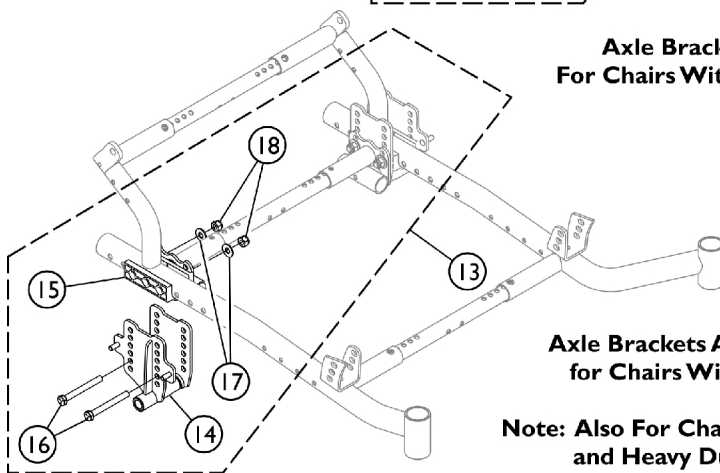

**Axle Brackets And Hardware
for Chairs With Hublocks**