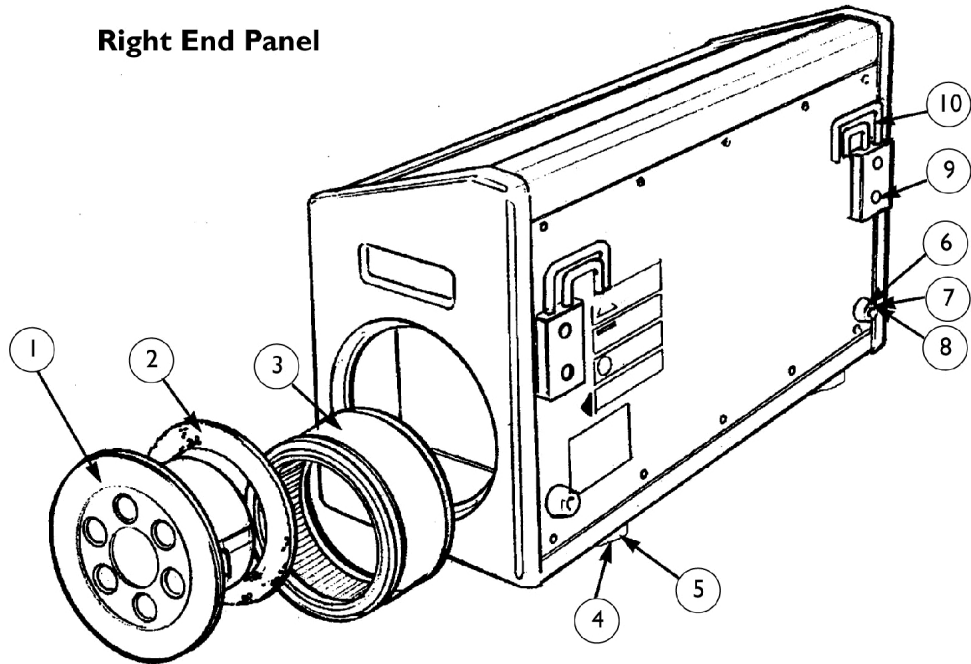

Power Unit

Turn-Q Plus

Right End Panel

Left End Panel

Power Unit Turn-Q Plus

Item Number	Note	Part Number	Description	Quantity Per	
				Package	Assembly
1		9610045-NLA	NLA - Filter Door Assembly (Includes: Door, Spring, Muffler, Gasket and Screws)	1	1
2		9610035-NLA	NLA - Gasket, Filter	1	1
3		9172069-NLA	NLA - Filter, Air	10	1
4		1101057-NLA	NLA - Bumper, Rubber, Grey	1	4
5		1101058-NLA	NLA - Screw (1/4-20 x 5/8")	1	4
6		686-NLA	NLA - Bumper, Composite, Black	1	2
7		393-NLA	NLA - Screw (#8-32 x 1/2")	1	2
8		654-NLA	NLA - Washer, Lock (#10)	1	2
9		805-NLA	NLA - Screw (1/4-20 x 3/4")	1	4
10	A	9382029-NLA	NLA - Hook, Interchangeable	1	2
11		9510100-NLA	NLA - Coupler, Quick Release, Green	1	1
12		9510099-NLA	NLA - Coupler, Quick Release, Blue	1	1
13		9510098-NLA	NLA - Coupler, Quick Release, Red	1	1
14		9510097-NLA	NLA - Coupler, Quick Release, Yellow	1	2
	B	BB9612014	NLA - Unit, Power, Turn-Q Plus	1	1