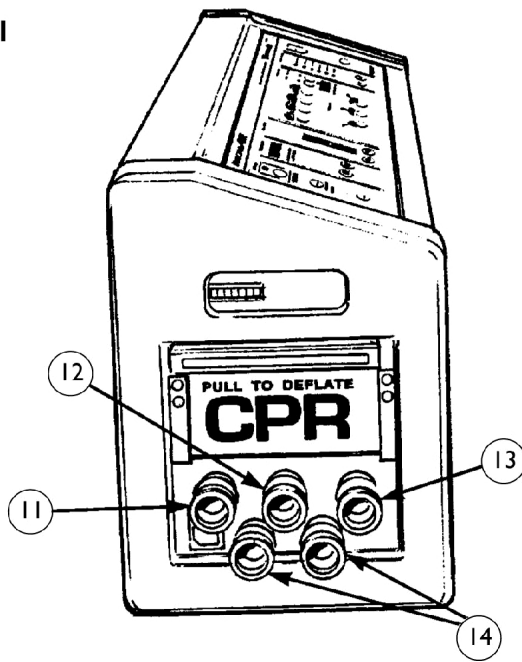

Power Unit

Turn-Q Plus

Right End Panel

Left End Panel

Power Unit Turn-Q Plus

Item Number	Note	Part Number	Description	Quantity Per	
				Package	Assembly
1		9610045-NLA	NLA - Filter Door Assembly (Includes: Door, Spring, Muffler, Gasket and Screws)	1	1
2		9610035-NLA	NLA - Gasket, Filter	1	1
3		9172069-NLA	NLA - Filter, Air	10	1
4		1101057-NLA	NLA - Bumper, Rubber, Grey	1	4
5		1101058-NLA	NLA - Screw (1/4-20 x 5/8")	1	4
6		686-NLA	NLA - Bumper, Composite, Black	1	2
7		393-NLA	NLA - Screw (#8-32 x 1/2")	1	2
8		654-NLA	NLA - Washer, Lock (#10)	1	2
9		805-NLA	NLA - Screw (1/4-20 x 3/4")	1	4
10	A	9382029-NLA	NLA - Hook, Interchangeable	1	2
11		9510100-NLA	NLA - Coupler, Quick Release, Green	1	1
12		9510099-NLA	NLA - Coupler, Quick Release, Blue	1	1
13		9510098-NLA	NLA - Coupler, Quick Release, Red	1	1
14		9510097-NLA	NLA - Coupler, Quick Release, Yellow	1	2
	B	BB9612014	NLA - Unit, Power, Turn-Q Plus	1	1