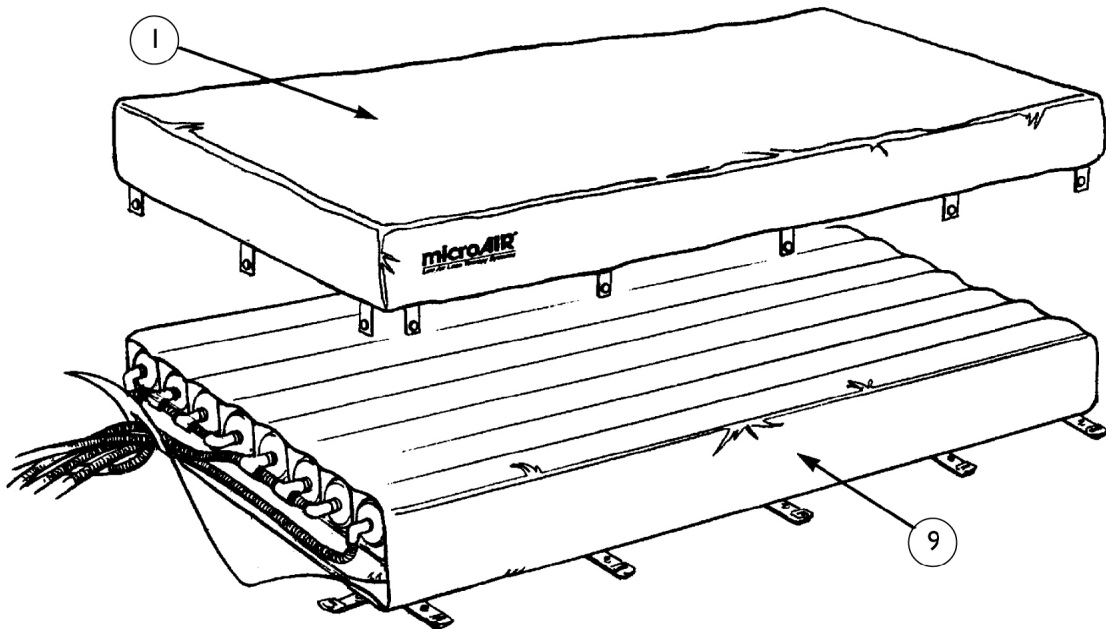

# Mattress Assembly - Turn-Q

## Standard Mattress Width

Item Number	Note	Part Number	Description	Quantity Per	
				Package	Assembly
1		9170101-NLA	NLA - Pad, Therapy	1	1
2		9510011	NLA - Tube, Air, Turn-Q (80")	1	8
3		596-NLA	NLA - Clamp, Hose (3/4")	1	9
4		9510068-NLA	NLA - Support, Mattress - Lower	1	1
5		9512034-NLA	NLA - Hose, Mattress - Yellow	1	1
6		9512035-NLA	NLA - Hose, Mattress - Red	1	1
7		9512036-NLA	NLA - Hose, Mattress - Blue	1	1
8		9512037-NLA	NLA - Hose, Mattress - Green	1	1
9		9510123-NLA	NLA - Cover, Mattress - Standard	1	1
	A	9512075-NLA	NLA - Turn-Q Mattress Assembly	1	1