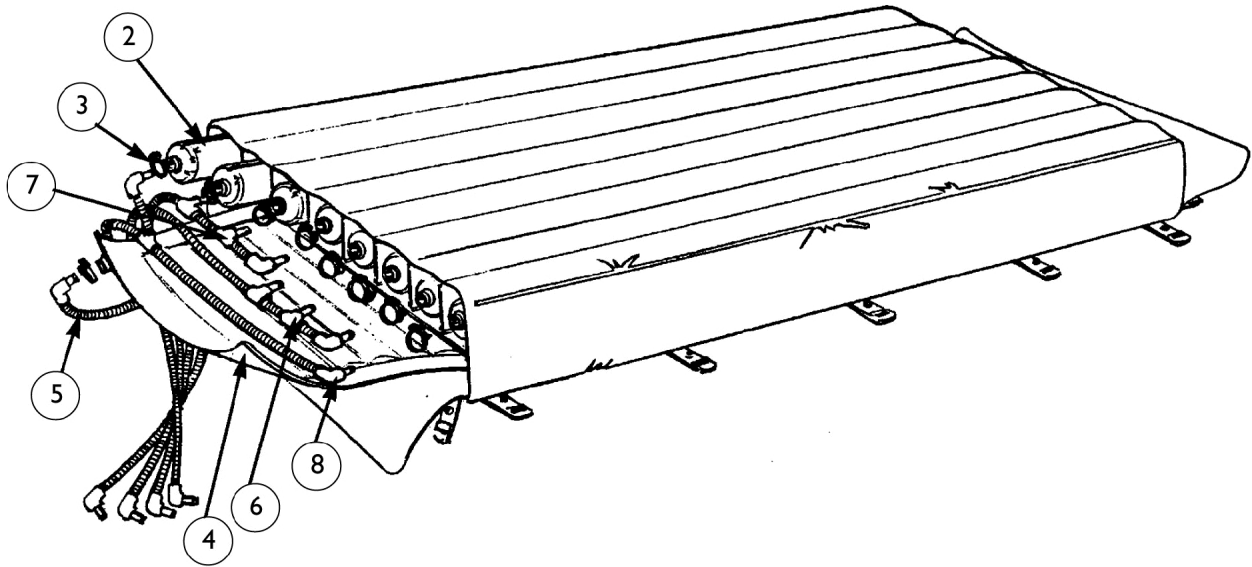

# Mattress Assembly - Turn-Q

## Standard Mattress Width

Item Number	Note	Part Number	Description	Quantity Per	
				Package	Assembly
1		9170101-NLA	NLA - Pad, Therapy	1	1
2		9510011	NLA - Tube, Air, Turn-Q (80")	1	8
3		596-NLA	NLA - Clamp, Hose (3/4")	1	9
4		9510068-NLA	NLA - Support, Mattress - Lower	1	1
5		9512034-NLA	NLA - Hose, Mattress - Yellow	1	1
6		9512035-NLA	NLA - Hose, Mattress - Red	1	1
7		9512036-NLA	NLA - Hose, Mattress - Blue	1	1
8		9512037-NLA	NLA - Hose, Mattress - Green	1	1
9		9510123-NLA	NLA - Cover, Mattress - Standard	1	1
	A	9512075-NLA	NLA - Turn-Q Mattress Assembly	1	1