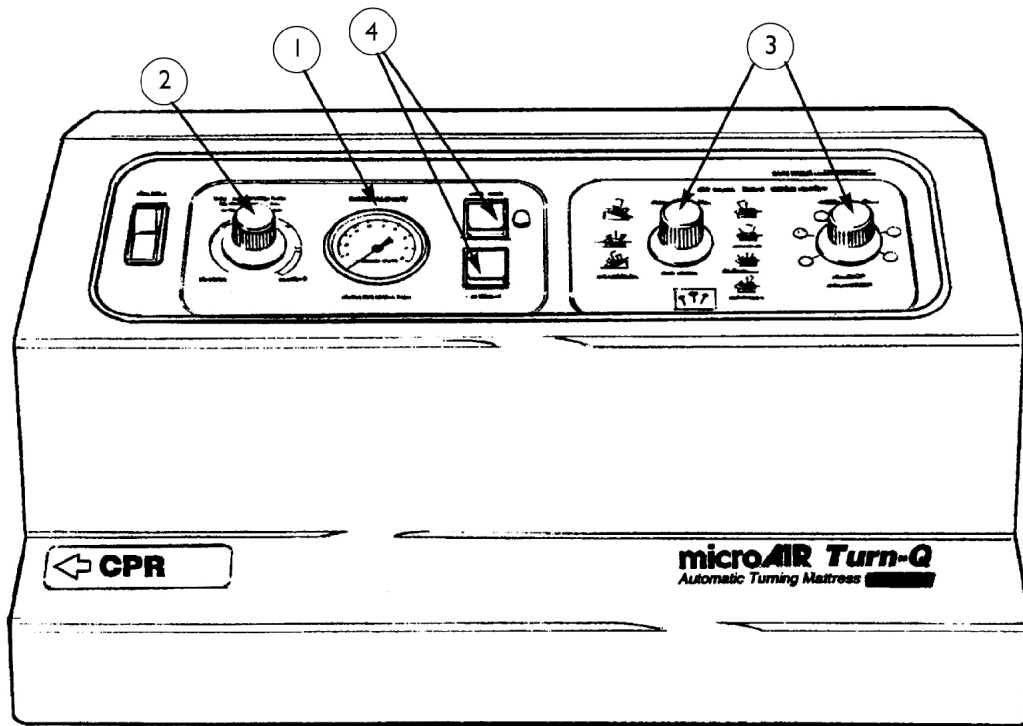

Control Panel - Turn-Q

Item Number	Note	Part Number	Description	Quantity Per	
				Package	Assembly
1		1101052-NLA	NLA - Gauge, Pressure 0-20" H-2-0 Column	1	1
2		664-NLA	NLA - Knob, Control - without Arrow (1/4" I.D.)	1	1
3		1101059-NLA	NLA - Knob, Selector with Arrow (1/8" I.D.)	1	2
4		1522-NLA	NLA - Switch, Momentary	1	2