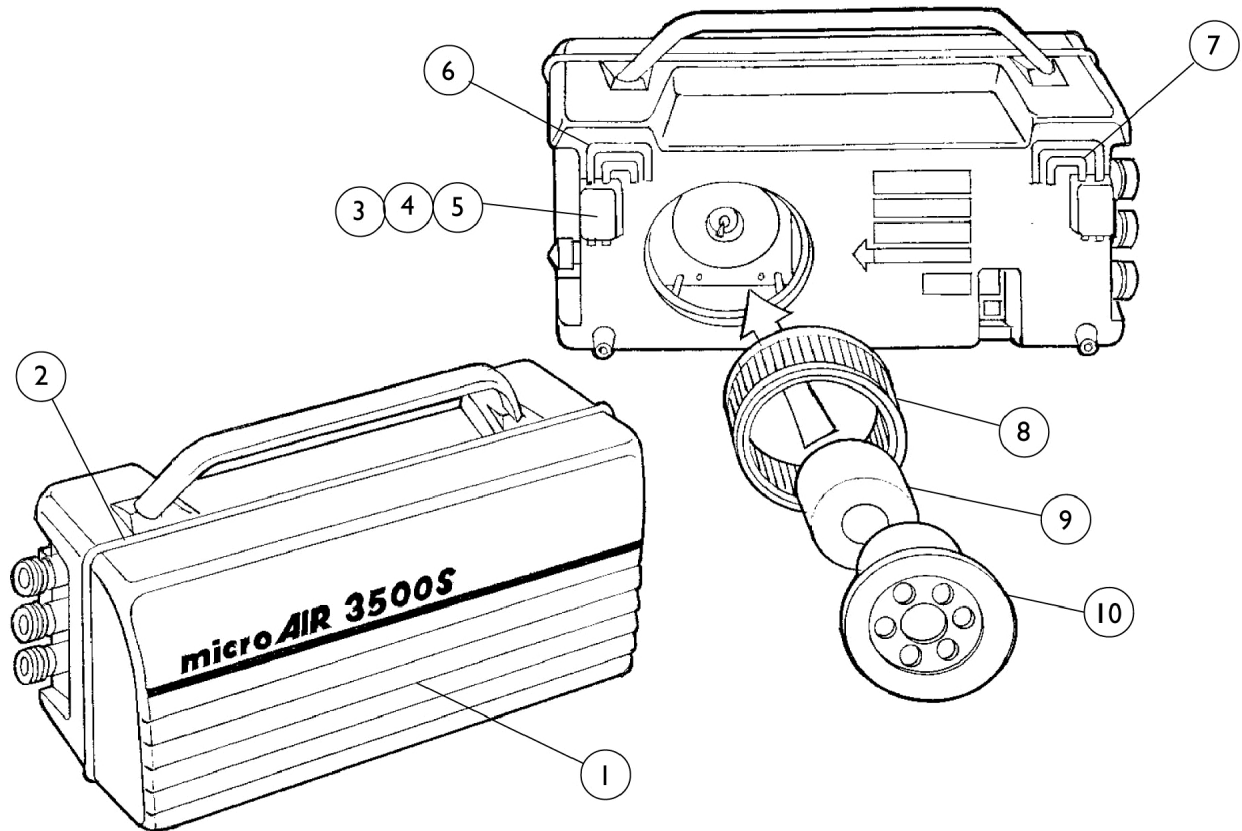

# Power Unit - 3500S

## Power Unit - 3500S

Item Number	Note	Part Number	Description	Quantity Per	
				Package	Assembly
1		BB9540024-NLA	NLA - Cover, Front Casting	1	1
2	C	673-NLA	NLA - Trim, Rubber Available in (1') Pieces.	1	3
3		677-NLA	NLA - Nut (1/4 - 20)	1	2
4		9650029-NLA	NLA - Gasket, Hook Plate	1	1
5		9540110-NLA	NLA - Plate, Hook	1	1
6	A	9540112-NLA	NLA - Hook, Wide	1	1
7	A	9540111-NLA	NLA - Hook, Narrow	1	1
8		9172069-NLA	NLA - Filter, Air	10	1
9		9610044-NLA	NLA - Muffler, Sound Absorbing	1	1
10	B	9692008-NLA	NLA - Filter Door Assembly (Includes: Door, Spring, Muffler, Gasket, and Screws)	1	1
	B	1101074-NLA	NLA - Cord, Power	1	1
	B	BB9572037	NLA - 3500S Power Unit Complete	1	1

NOTE: A - See page titled "Miscellaneous Accessories" page for Hook Replacement Kit.  
 B - Not Shown.  
 C - Three feet of strip is needed per unit.