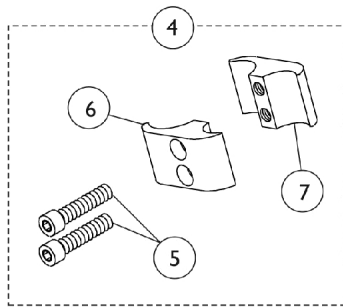

# Wheel Locks & Attaching Hardware

## Wheel Locks & Attaching Hardware

Item Number	Note	Part Number	Description	Quantity Per	
				Package	Assembly
1	A	1130628	Wheel Lock Assembly, Pull to Lock - Right	1	1
1	A	1130629	Wheel Lock Assembly, Pull to Lock - Left	1	1
2	A	1130630	Wheel Lock Assembly, Push to Lock - Right	1	1
2	A	1130631	Wheel Lock Assembly, Push to Lock - Left	1	1
3	B	1097058-NLA	NLA - Hill Holder Wheel Lock Assembly - Right	1	1
3	B	1097059-NLA	NLA - Hill Holder Wheel Lock Assembly - Left	1	1
4	C	1068210-NLA	Kit, Wheel Lock Attaching Hardware (1" Tubing)	1	1
5			Screw, Allen Head (1/4-20 x 1")	1	2
6			Clamp, Half, Non-Threaded	1	1
7			Clamp, Half, Threaded	1	1
8	B	1093376-NLA	NLA - Wheel Lock Assembly, Undermount - Right	1	1
8	B	1093377-NLA	NLA - Wheel Lock Assembly, Undermount - Left	1	1
9	D	1160548	Clamp Assembly, Wheel Lock	1	1
10		1130584	Package, Cap, Brake Lever End, Black	10	1
11		1075507	Tip, Plastic, Black	1	1
12	E	1146498	Handle, Wheel Lock Extension, Black (6") (Pair)	1	1

NOTE: A - 1 each of Item 10 included with wheel lock  
 B - 1 each of Item 11 included with wheel lock  
 C - For use with push, pull and hill holder wheel lock.  
 D - For use with undermount wheel lock.  
 E - Wheel Lock Extension Handle used with item number 1 and 2 only