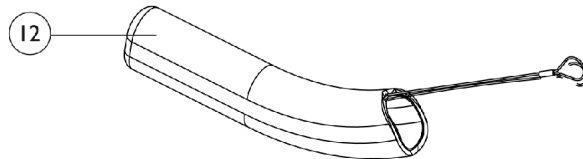

# Wheel Locks & Attaching Hardware

## Wheel Locks & Attaching Hardware

Item Number	Note	Part Number	Description	Quantity Per	
				Package	Assembly
1	A	1130628	Wheel Lock Assembly, Pull to Lock - Right	1	1
1	A	1130629	Wheel Lock Assembly, Pull to Lock - Left	1	1
2	A	1130630	Wheel Lock Assembly, Push to Lock - Right	1	1
2	A	1130631	Wheel Lock Assembly, Push to Lock - Left	1	1
3	B	1097058-NLA	NLA - Hill Holder Wheel Lock Assembly - Right	1	1
3	B	1097059-NLA	NLA - Hill Holder Wheel Lock Assembly - Left	1	1
4	C	1068210-NLA	Kit, Wheel Lock Attaching Hardware (1" Tubing)	1	1
5			Screw, Allen Head (1/4-20 x 1")	1	2
6			Clamp, Half, Non-Threaded	1	1
7			Clamp, Half, Threaded	1	1
8	B	1093376-NLA	NLA - Wheel Lock Assembly, Undermount - Right	1	1
8	B	1093377-NLA	NLA - Wheel Lock Assembly, Undermount - Left	1	1
9	D	1160548	Clamp Assembly, Wheel Lock	1	1
10		1130584	Package, Cap, Brake Lever End, Black	10	1
11		1075507	Tip, Plastic, Black	1	1
12	E	1146498	Handle, Wheel Lock Extension, Black (6") (Pair)	1	1

NOTE: A - 1 each of Item 10 included with wheel lock  
 B - 1 each of Item 11 included with wheel lock  
 C - For use with push, pull and hill holder wheel lock.  
 D - For use with undermount wheel lock.  
 E - Wheel Lock Extension Handle used with item number 1 and 2 only