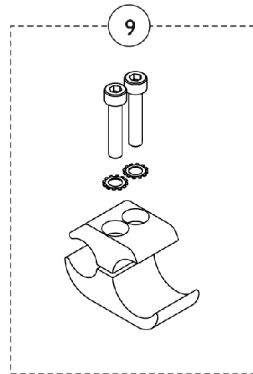

# Wheel Locks & Attaching Hardware

## Wheel Locks & Attaching Hardware

Item Number	Note	Part Number	Description	Quantity Per	
				Package	Assembly
1	A	1130628	Wheel Lock Assembly, Pull to Lock - Right	1	1
1	A	1130629	Wheel Lock Assembly, Pull to Lock - Left	1	1
2	A	1130630	Wheel Lock Assembly, Push to Lock - Right	1	1
2	A	1130631	Wheel Lock Assembly, Push to Lock - Left	1	1
3	B	1097058-NLA	NLA - Hill Holder Wheel Lock Assembly - Right	1	1
3	B	1097059-NLA	NLA - Hill Holder Wheel Lock Assembly - Left	1	1
4	C	1068210-NLA	Kit, Wheel Lock Attaching Hardware (1" Tubing)	1	1
5			Screw, Allen Head (1/4-20 x 1")	1	2
6			Clamp, Half, Non-Threaded	1	1
7			Clamp, Half, Threaded	1	1
8	B	1093376-NLA	NLA - Wheel Lock Assembly, Undermount - Right	1	1
8	B	1093377-NLA	NLA - Wheel Lock Assembly, Undermount - Left	1	1
9	D	1160548	Clamp Assembly, Wheel Lock	1	1
10		1130584	Package, Cap, Brake Lever End, Black	10	1
11		1075507	Tip, Plastic, Black	1	1
12	E	1146498	Handle, Wheel Lock Extension, Black (6") (Pair)	1	1

NOTE: A - 1 each of Item 10 included with wheel lock  
 B - 1 each of Item 11 included with wheel lock  
 C - For use with push, pull and hill holder wheel lock.  
 D - For use with undermount wheel lock.  
 E - Wheel Lock Extension Handle used with item number 1 and 2 only