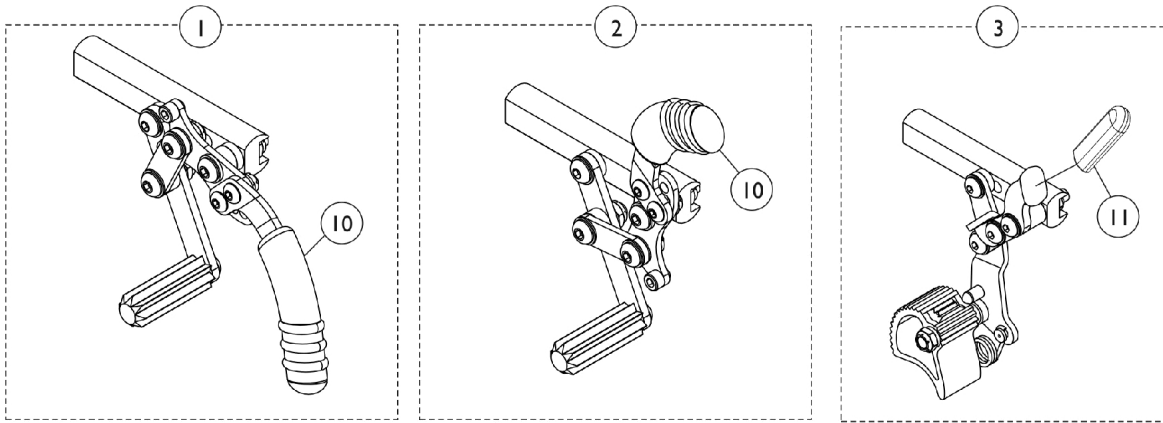

# Wheel Locks & Attaching Hardware

## Wheel Locks & Attaching Hardware

Item Number	Note	Part Number	Description	Quantity Per	
				Package	Assembly
1	A	1130628	Wheel Lock Assembly, Pull to Lock - Right	1	1
1	A	1130629	Wheel Lock Assembly, Pull to Lock - Left	1	1
2	A	1130630	Wheel Lock Assembly, Push to Lock - Right	1	1
2	A	1130631	Wheel Lock Assembly, Push to Lock - Left	1	1
3	B	1097058-NLA	NLA - Hill Holder Wheel Lock Assembly - Right	1	1
3	B	1097059-NLA	NLA - Hill Holder Wheel Lock Assembly - Left	1	1
4	C	1068210-NLA	Kit, Wheel Lock Attaching Hardware (1" Tubing)	1	1
5			Screw, Allen Head (1/4-20 x 1")	1	2
6			Clamp, Half, Non-Threaded	1	1
7			Clamp, Half, Threaded	1	1
8	B	1093376-NLA	NLA - Wheel Lock Assembly, Undermount - Right	1	1
8	B	1093377-NLA	NLA - Wheel Lock Assembly, Undermount - Left	1	1
9	D	1160548	Clamp Assembly, Wheel Lock	1	1
10		1130584	Package, Cap, Brake Lever End, Black	10	1
11		1075507	Tip, Plastic, Black	1	1
12	E	1146498	Handle, Wheel Lock Extension, Black (6") (Pair)	1	1

NOTE: A - 1 each of Item 10 included with wheel lock  
 B - 1 each of Item 11 included with wheel lock  
 C - For use with push, pull and hill holder wheel lock.  
 D - For use with undermount wheel lock.  
 E - Wheel Lock Extension Handle used with item number 1 and 2 only