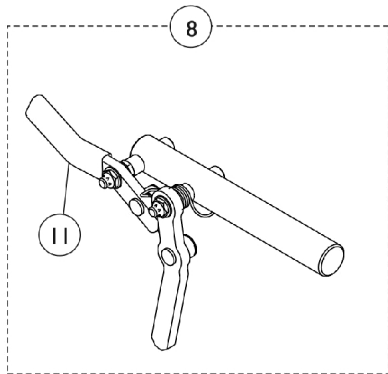

# Wheel Locks & Attaching Hardware

## Wheel Locks & Attaching Hardware

Item Number	Note	Part Number	Description	Quantity Per	
				Package	Assembly
1	A	1130628	Wheel Lock Assembly, Pull to Lock - Right	1	1
1	A	1130629	Wheel Lock Assembly, Pull to Lock - Left	1	1
2	A	1130630	Wheel Lock Assembly, Push to Lock - Right	1	1
2	A	1130631	Wheel Lock Assembly, Push to Lock - Left	1	1
3	B	1097058-NLA	NLA - Hill Holder Wheel Lock Assembly - Right	1	1
3	B	1097059-NLA	NLA - Hill Holder Wheel Lock Assembly - Left	1	1
4	C	1068210-NLA	Kit, Wheel Lock Attaching Hardware (1" Tubing)	1	1
5			Screw, Allen Head (1/4-20 x 1")	1	2
6			Clamp, Half, Non-Threaded	1	1
7			Clamp, Half, Threaded	1	1
8	B	1093376-NLA	NLA - Wheel Lock Assembly, Undermount - Right	1	1
8	B	1093377-NLA	NLA - Wheel Lock Assembly, Undermount - Left	1	1
9	D	1160548	Clamp Assembly, Wheel Lock	1	1
10		1130584	Package, Cap, Brake Lever End, Black	10	1
11		1075507	Tip, Plastic, Black	1	1
12	E	1146498	Handle, Wheel Lock Extension, Black (6") (Pair)	1	1

NOTE: A - 1 each of Item 10 included with wheel lock  
 B - 1 each of Item 11 included with wheel lock  
 C - For use with push, pull and hill holder wheel lock.  
 D - For use with undermount wheel lock.  
 E - Wheel Lock Extension Handle used with item number 1 and 2 only