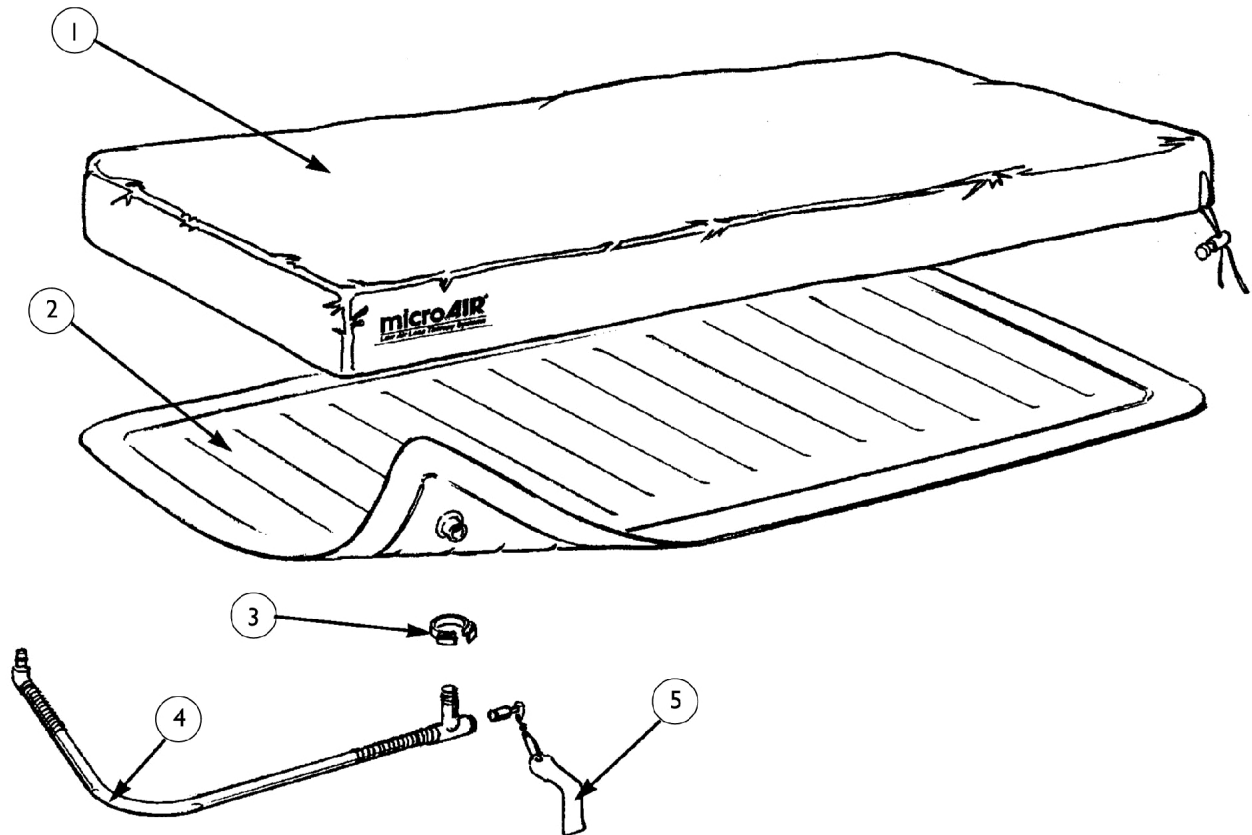

Mattress Assembly - Pup

Mattress Assembly - Pup

Item Number	Note	Part Number	Description	Quantity Per	
				Package	Assembly
1		9500006-NLA	NLA - Pad, Therapy	1	1
2		9500005	NLA - Mattress, Pup, Low Air Loss	1	1
3		596-NLA	NLA - Clamp, Hose (3/4")	1	1
4		9500007	NLA - Hose, Mattress (Includes: Elbows and O-Rings)	1	1
5		9502027-NLA	NLA - Flag with Hardware, CPR	1	1
	A	9502022-NLA	NLA - Mattress Assembly, Complete - Pup	1	1

NOTE: A - Not Shown