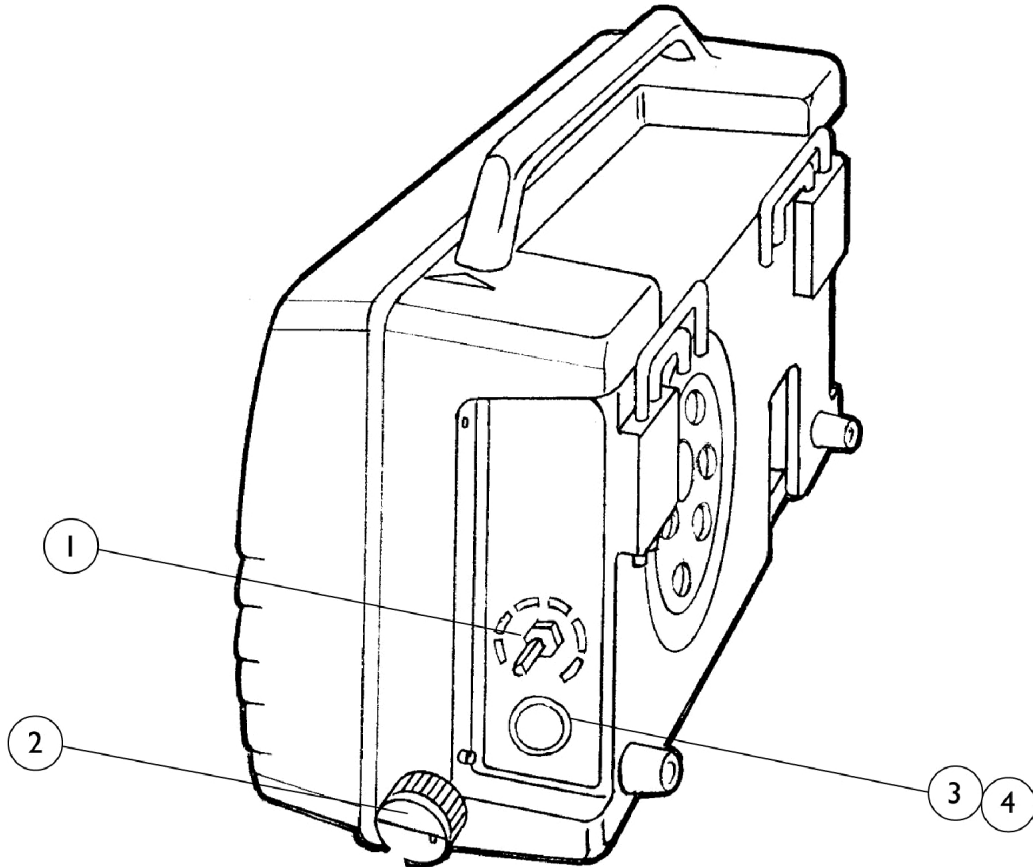

Control Panel - Pup

Item Number	Note	Part Number	Description	Quantity Per	
				Package	Assembly
1		9512048-NLA	NLA - Potentiometer	1	1
2		1104175-NLA	NLA - Knob, Indicator, Black	1	1
3		1101063-NLA	NLA - Lens, Green	1	1
4		1525-NLA	NLA - Bulb, Incandescent (12V/16,000 Hour)	1	1