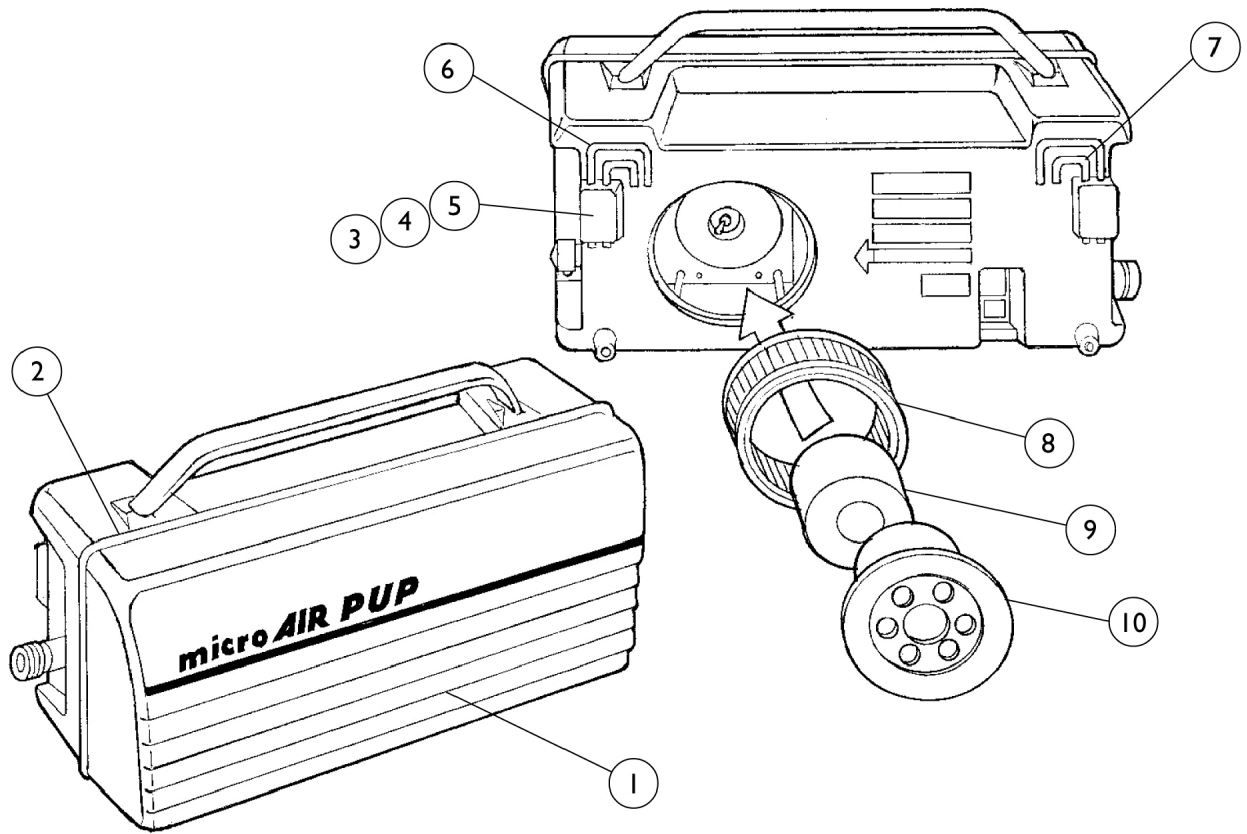

Power Unit Pup

Power Unit Pup

| Item Number | Note | Part Number | Description | Quantity Per | |
|---|------|-------------|--|--------------|----------|
| | | | | Package | Assembly |
| 1 | | 9540026 | Cover, Front Casting | 1 | 1 |
| 2 | | 673-NLA | NLA - Trim, Rubber Available in (1') Pieces. | 1 | 3 |
| 3 | | 677-NLA | NLA - Nut (1/4 - 20) | 1 | 2 |
| 4 | | 9650029-NLA | NLA - Gasket, Hook Plate | 1 | 1 |
| 5 | | 9540110-NLA | NLA - Plate, Hook | 1 | 1 |
| 6 | A | 9540112-NLA | NLA - Hook, Wide | 1 | 1 |
| 7 | A | 9540111-NLA | NLA - Hook, Narrow | 1 | 1 |
| 8 | | 9172069-NLA | NLA - Filter, Air | 10 | 1 |
| 9 | | 9610044-NLA | NLA - Muffler, Sound Absorbing | 1 | 1 |
| 10 | | 9692008-NLA | NLA - Filter Door Assembly (Includes: Door, Spring, Muffler, Gasket, and Screws) | 1 | 1 |
| NOTE: A - See page titled "Miscellaneous Accessories" page for Hook Replacement Kit | | | | | |
| As of 4/6/00 a complete Pup Power Unit is No Longer Available. Only individual parts are available. | | | | | |