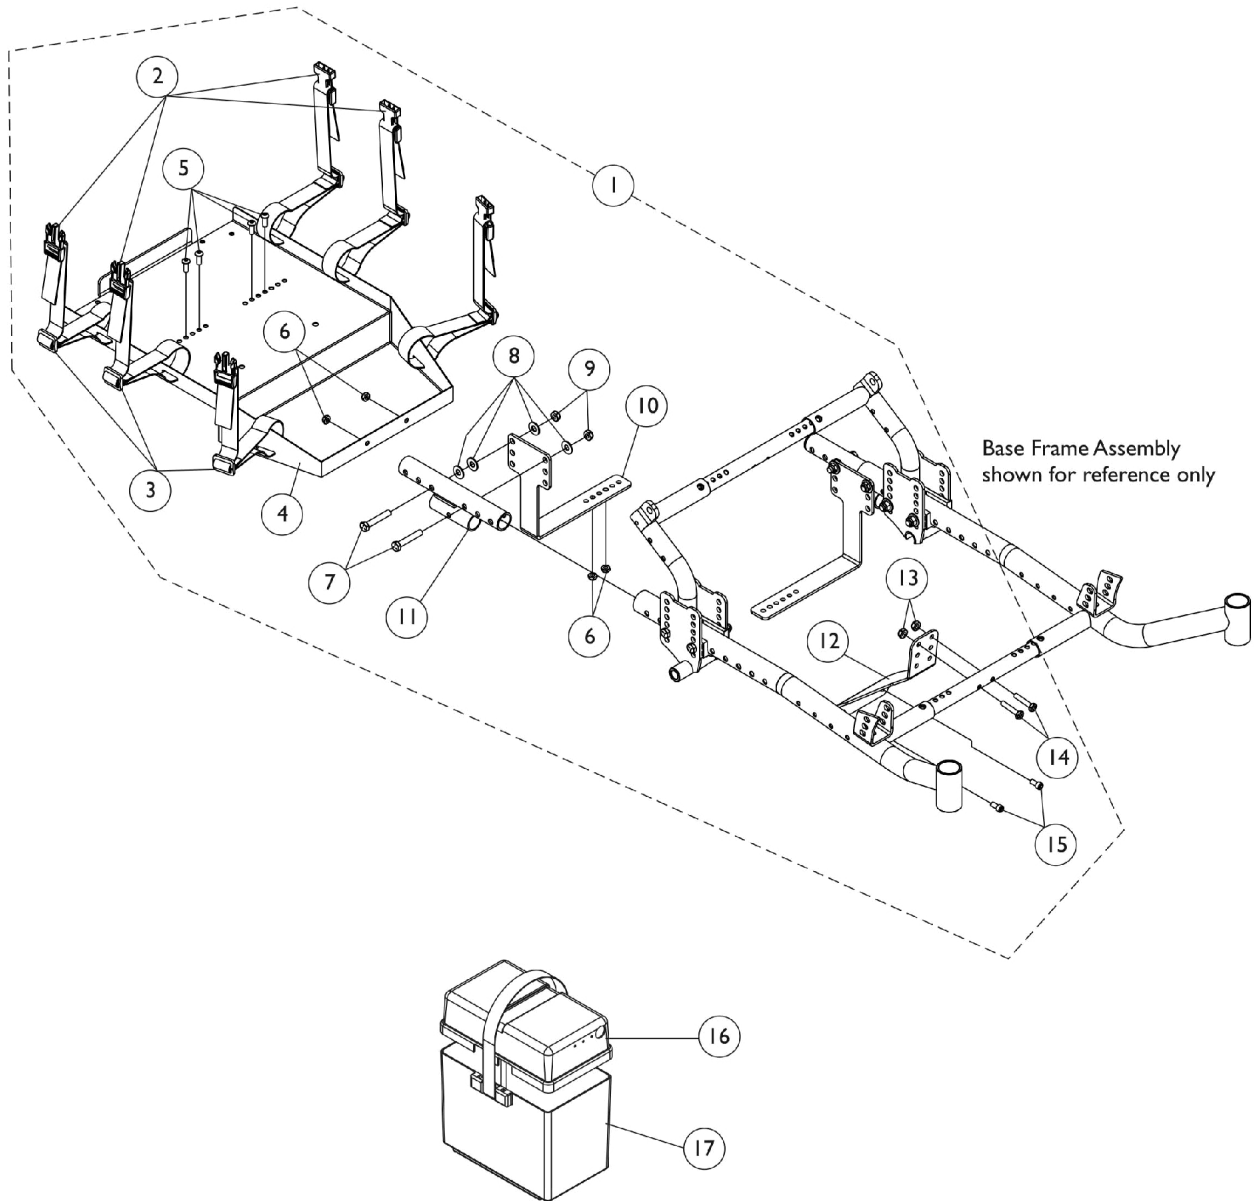

Ventilator Tray and Battery Box

Ventilator Tray accommodates 16" and wider chairs with a seat to floor height of 18" or higher. Ventilator Tray is not offered on chairs with a HDPG Heavy Duty Package.

Ventilator Tray and Battery Box

Ventilator Tray accommodates 16" and wider chairs with a seat to floor height of 18" or higher. Ventilator Tray is not offered on chairs with a HDPG Heavy Duty Package.

Item Number	Note	Part Number	Description	Quantity Per	
				Package	Assembly
1	A	1164327	Kit, Ventilator Tray, Solara 3G	1	1
2			NLA - Buckle, Slide Release	1	6
3			NLA - Strap with Slide Release Buckle (22" Long)	1	6
4			NLA - Tray, Ventilator	1	1
5			Screw, Socket Button Head (1/4-28 x 5/8")	1	4
6			Locknut (1/4-28)	1	6
7			NLA - Screw, Hex Head (5/16-18 x 1-3/4")	1	4
8			Washer (5/16 x 3/4 x 1/16")	1	8
9			Locknut (5/16-18)	1	4
10			Bracket, Vent Tray, Black	1	2
11			Tube, Vent Tray Support, Black	1	2
12			Bracket, Vent Tray, Front, Black	1	1
13			Locknut, Thin (1/4-28)	1	2
14			Screw, Socket Head (1/4-28 x 1-1/4")	1	2
15			Screw, Socket Head (1/4-28 x 1/2")	1	2
			Instruction Sheet, Solara 3G Vent Tray	1	1
			Instruction Sheet, FC, Solara 3G Vent Tray	1	1
16		1095747	Top, Battery Box	1	1
17		1057944	Battery Box Bottom with Strap, 22NF	1	1