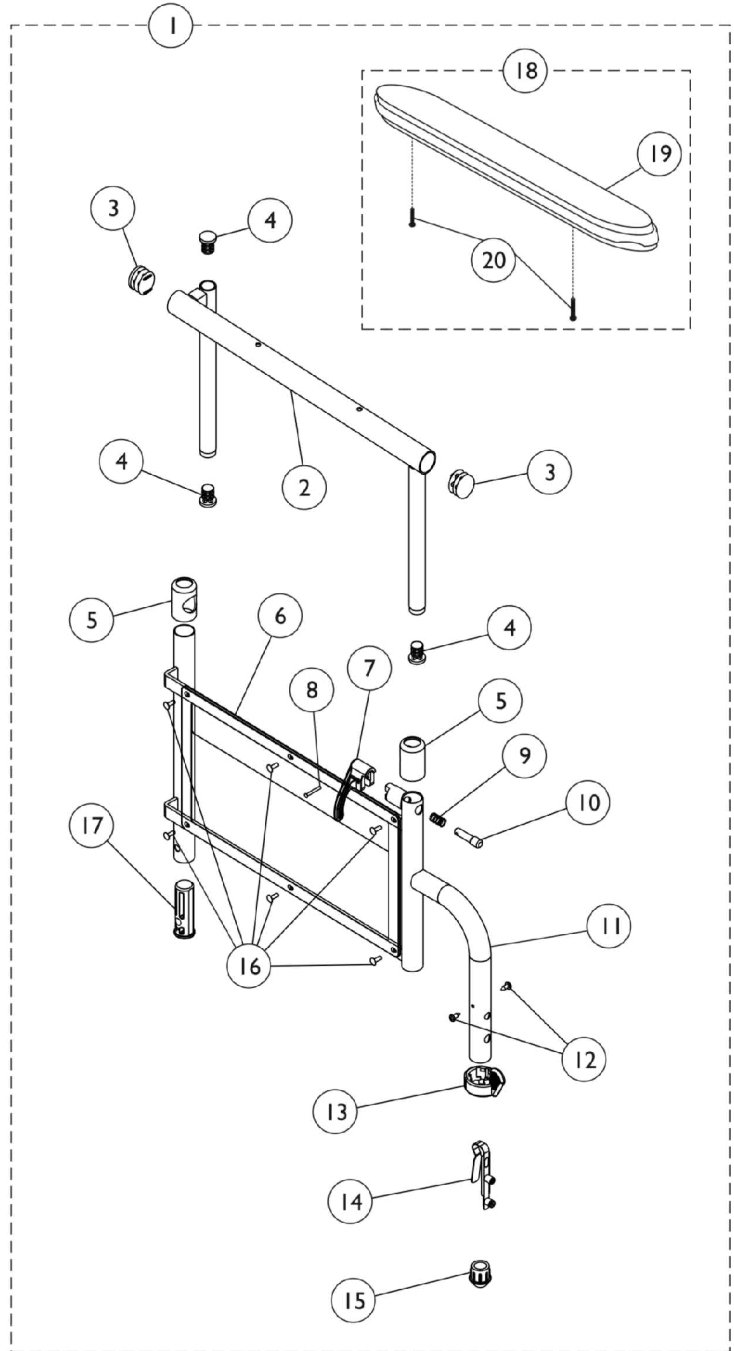

9000SL Adjustable Height Space Saver Arms

9000SL Adjustable Height Space Saver Arms

Item Number	Note	Part Number	Description	Quantity Per			
				Package	Assembly		
1	A,F	8881130860	Kit, Armrest, Full Length, Black - Right (Style 79)	1	1		
2			Tube, Arm, Black - Right	1	1		
3			Plug Button, Black (7/8")	1	2		
4			Plug Button, Black (5/8")	1	3		
5			Anti-Rattle	1	2		
6			Guard, Clothing	1	1		
7			Handle, Lock, Black - Right	1	1		
8			Rivet, Tubular	1	1		
9			Spring, Arm Lock	1	1		
10			Pin, Locking	1	1		
11			Base, Arm, Black - Right	1	1		
12			Screw, Phillips Pan Head Tap (#6-20 x 3/8")	1	2		
13			Handle, Quad Release	1	1		
14			Spring, Torsion with Button Lock	1	1		
15			Plug, Armrest, Black (3/4") (18GA)	1	1		
16			Rivet	1	6		
17			Insert, Arm, Black	1	1		
19			NLA - Pad, Arm, Full Length w/ Law Label	1	1		
20			Package, Screw Phillips Pan Head (#10-32 x 1-1/8")	1	1		
6			A,F	1064129	Guard, Clothing	1	1
16	1028645	Rivet		1	6		
1	8881130861	Kit, Armrest, Full Length, Black - Left (Style 79)		1	1		
2		Tube, Arm, Black - Left		1	1		
3		Plug Button, Black (7/8")		1	1		
4		Plug Button, Black (5/8")		1	1		
5		Anti-Rattle		1	2		
6		Guard, Clothing		1	1		
7		Handle, Lock, Black - Left		1	1		
8		Rivet, Tubular		1	1		
9		Spring, Arm Lock		1	1		
10		Pin, Locking		1	1		
11		Base, Arm, Black - Left		1	1		
12		Screw, Phillips Pan Head Tap (#6-20 x 3/8")		1	2		
13		Handle, Quad Release		1	1		
14		Spring, Torsion with Button Lock		1	1		
15		Plug, Armrest, Black (3/4") (18GA)		1	1		
16		Rivet		1	6		
17		Insert, Arm, Black		1	1		
19		NLA - Pad, Arm, Full Length w/ Law Label		1	1		
20		Package, Screw Phillips Pan Head (#10-32 x 1-1/8")	1	1			
6		A,F	1064129	Guard, Clothing	1	1	
16	1028645		Rivet	1	6		
1	8881135546		Kit, Armrest, Desk Length, Black - Right (Style 89)	1	1		
2			Tube, Armrest, Desk, Black - Right	1	1		
3			Plug Button, Black (5/8")	1	3		
4		Plug Button, Black (7/8")	1	2			
5	Anti-Rattle	1	2