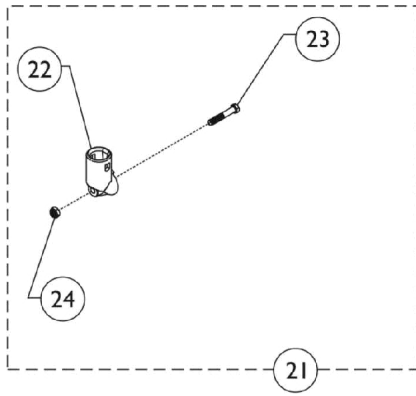

9000SL Adjustable Height Space Saver Arms

9000SL Adjustable Height Space Saver Arms

Item Number	Note	Part Number	Description	Quantity Per	
				Package	Assembly
1	A,F	8881130860	Kit, Armrest, Full Length, Black - Right (Style 79)	1	1
2			Tube, Arm, Black - Right	1	1
3			Plug Button, Black (7/8")	1	2
4			Plug Button, Black (5/8")	1	3
5			Anti-Rattle	1	2
6			Guard, Clothing	1	1
7			Handle, Lock, Black - Right	1	1
8			Rivet, Tubular	1	1
9			Spring, Arm Lock	1	1
10			Pin, Locking	1	1
11			Base, Arm, Black - Right	1	1
12			Screw, Phillips Pan Head Tap (#6-20 x 3/8")	1	2
13			Handle, Quad Release	1	1
14			Spring, Torsion with Button Lock	1	1
15			Plug, Armrest, Black (3/4") (18GA)	1	1
16			Rivet	1	6
17			Insert, Arm, Black	1	1
19			NLA - Pad, Arm, Full Length w/ Law Label	1	1
20			Package, Screw Phillips Pan Head (#10-32 x 1-1/8")	1	1
6			A,F	1064129	Guard, Clothing
16	1028645	Rivet		1	6
1	8881130861	Kit, Armrest, Full Length, Black - Left (Style 79)		1	1
2		Tube, Arm, Black - Left		1	1
3		Plug Button, Black (7/8")		1	1
4		Plug Button, Black (5/8")		1	1
5		Anti-Rattle		1	2
6		Guard, Clothing		1	1
7		Handle, Lock, Black - Left		1	1
8		Rivet, Tubular		1	1
9		Spring, Arm Lock		1	1
10		Pin, Locking		1	1
11		Base, Arm, Black - Left		1	1
12		Screw, Phillips Pan Head Tap (#6-20 x 3/8")		1	2
13		Handle, Quad Release		1	1
14		Spring, Torsion with Button Lock		1	1
15		Plug, Armrest, Black (3/4") (18GA)		1	1
16		Rivet		1	6
17		Insert, Arm, Black		1	1
19		NLA - Pad, Arm, Full Length w/ Law Label		1	1
20		Package, Screw Phillips Pan Head (#10-32 x 1-1/8")	1	1	
6		A,F	1064129	Guard, Clothing	1
16	1028645		Rivet	1	6
1	8881135546		Kit, Armrest, Desk Length, Black - Right (Style 89)	1	1
2			Tube, Armrest, Desk, Black - Right	1	1
3			Plug Button, Black (5/8")	1	3
4		Plug Button, Black (7/8")	1	2	
5	Anti-Rattle	1	2		