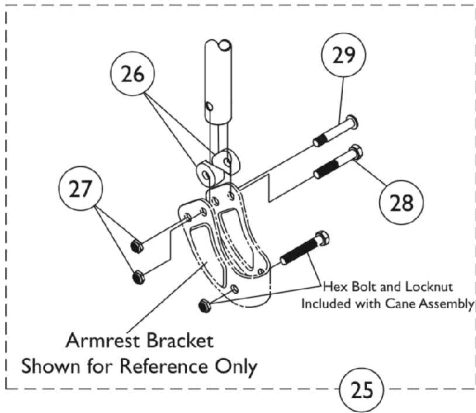

9000SL Adjustable Height Space Saver Arms

9000SL Adjustable Height Space Saver Arms

Item Number	Note	Part Number	Description	Quantity Per			
				Package	Assembly		
1	A,F	8881130860	Kit, Armrest, Full Length, Black - Right (Style 79)	1	1		
2			Tube, Arm, Black - Right	1	1		
3			Plug Button, Black (7/8")	1	2		
4			Plug Button, Black (5/8")	1	3		
5			Anti-Rattle	1	2		
6			Guard, Clothing	1	1		
7			Handle, Lock, Black - Right	1	1		
8			Rivet, Tubular	1	1		
9			Spring, Arm Lock	1	1		
10			Pin, Locking	1	1		
11			Base, Arm, Black - Right	1	1		
12			Screw, Phillips Pan Head Tap (#6-20 x 3/8")	1	2		
13			Handle, Quad Release	1	1		
14			Spring, Torsion with Button Lock	1	1		
15			Plug, Armrest, Black (3/4") (18GA)	1	1		
16			Rivet	1	6		
17			Insert, Arm, Black	1	1		
19			NLA - Pad, Arm, Full Length w/ Law Label	1	1		
20			Package, Screw Phillips Pan Head (#10-32 x 1-1/8")	1	1		
6			A,F	1064129	Guard, Clothing	1	1
16	1028645	Rivet		1	6		
1	8881130861	Kit, Armrest, Full Length, Black - Left (Style 79)		1	1		
2		Tube, Arm, Black - Left		1	1		
3		Plug Button, Black (7/8")		1	1		
4		Plug Button, Black (5/8")		1	1		
5		Anti-Rattle		1	2		
6		Guard, Clothing		1	1		
7		Handle, Lock, Black - Left		1	1		
8		Rivet, Tubular		1	1		
9		Spring, Arm Lock		1	1		
10		Pin, Locking		1	1		
11		Base, Arm, Black - Left		1	1		
12		Screw, Phillips Pan Head Tap (#6-20 x 3/8")		1	2		
13		Handle, Quad Release		1	1		
14		Spring, Torsion with Button Lock		1	1		
15		Plug, Armrest, Black (3/4") (18GA)		1	1		
16		Rivet		1	6		
17		Insert, Arm, Black		1	1		
19		NLA - Pad, Arm, Full Length w/ Law Label		1	1		
20		Package, Screw Phillips Pan Head (#10-32 x 1-1/8")	1	1			
6		A,F	1064129	Guard, Clothing	1	1	
16	1028645		Rivet	1	6		
1	8881135546		Kit, Armrest, Desk Length, Black - Right (Style 89)	1	1		
2			Tube, Armrest, Desk, Black - Right	1	1		
3			Plug Button, Black (5/8")	1	3		
4		Plug Button, Black (7/8")	1	2			
5	Anti-Rattle	1	2