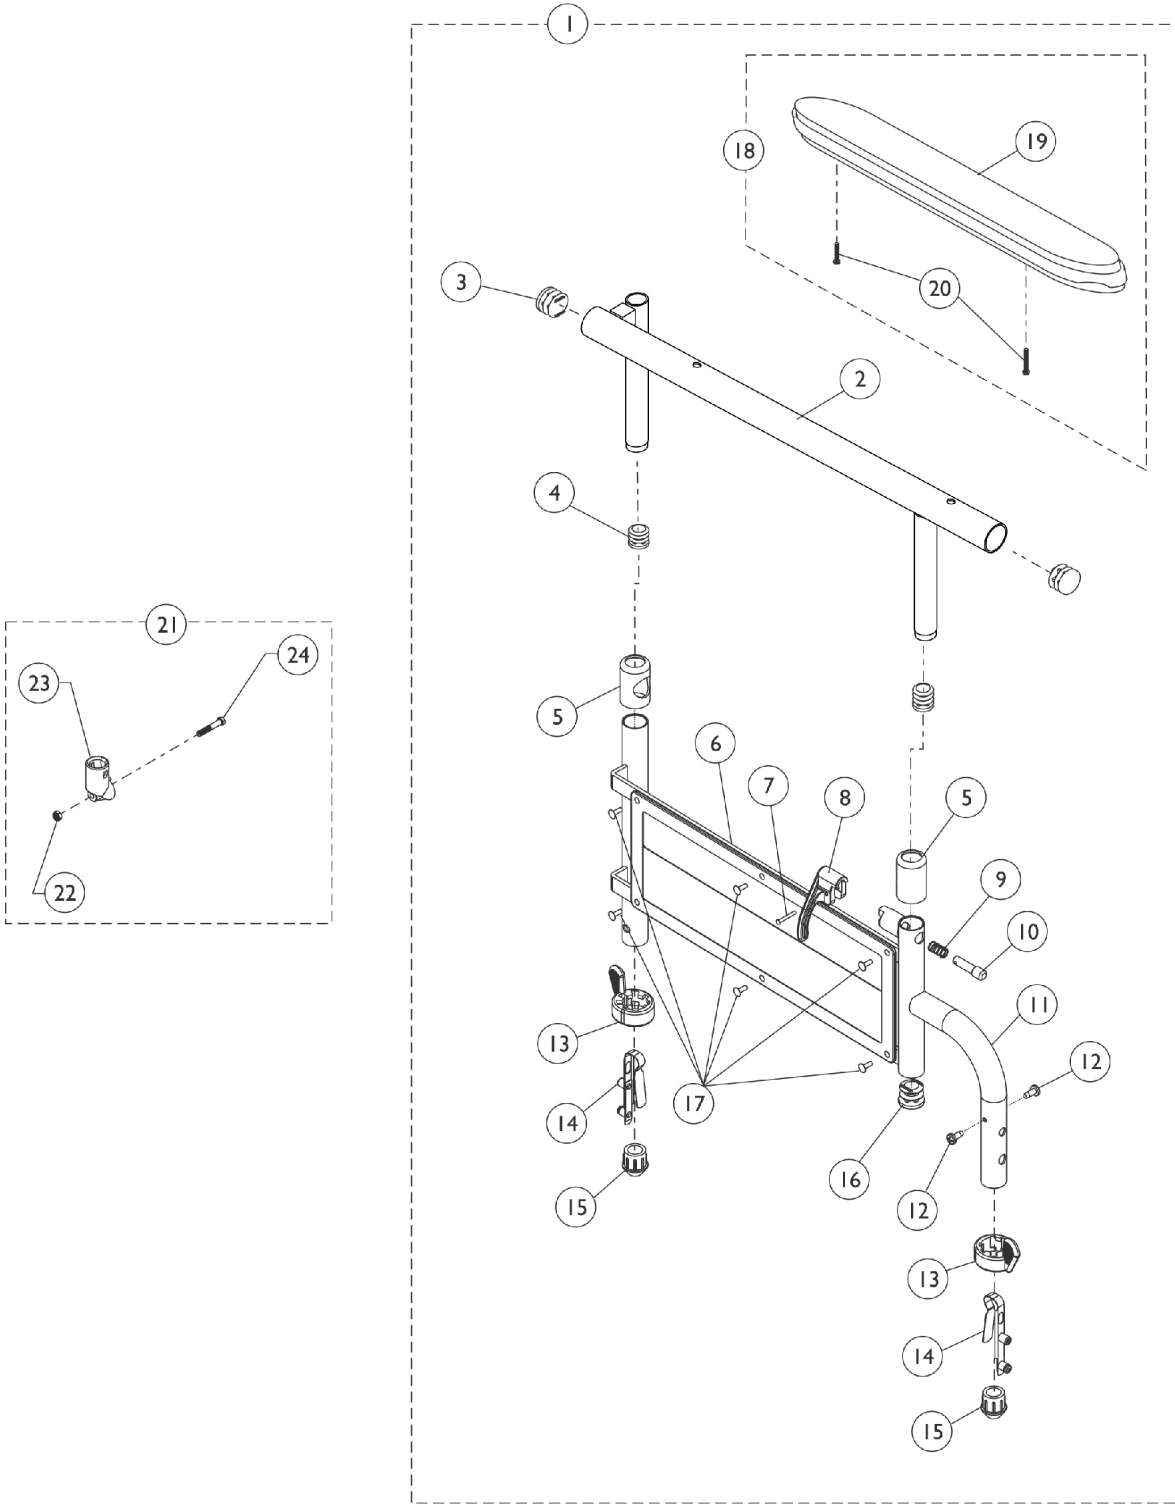

9000XT Space Saver Adjustable Height Arms - 79JY & 89JY

9000XT Space Saver Adjustable Height Arms - 79JY & 89JY

Item Number	Note	Part Number	Description	Quantity Per	
				Package	Assembly
1	A,E	8881130862	Kit, Armrest, Desk Length, Black - Right (Style 89JY)	1	1
2			Tube, Armrest, Desk, Black - Right	1	1
3			Plug Button, Black (5/8")	1	3
4			Plug Button, Black (7/8")	1	2
5			Anti-Rattle	1	2
6			Guard, Clothing	1	1
7			Rivet, Tubular	1	1
8			Handle, Lock, Black - Right	1	1
9			Spring, Arm Lock	1	1
10			Pin, Locking	1	1
11			Tube, Armrest Base, Adjustable Height, Black -Right	1	1
12			Screw, Phillips Pan Head Tap (#8-32 x 3/8")	1	2
13			Handle, Quad Release	1	2
14			Spring, Torsion with Button Lock	1	2
15			Plug, Armrest, Black (3/4") (18GA)	1	2
16			Plug Button, Black (3/4")	1	1
17			Rivet	1	6
19			Arm Pad, Desk Length w/ Law Label	1	1
20			Package, Screw Phillips Pan Head (#10-32 x 1-1/8")	1	1
6		1068511	Guard, Clothing	1	1
17		1028645	Rivet	1	6
1	A,E	8881130863	Kit, Armrest, Desk Length, Black - Left (Style 89JY)	1	1
2			Tube, Armrest, Desk, Black - Left	1	1
3			Plug Button, Black (5/8")	1	3
4			Plug Button, Black (7/8")	1	2
5			Anti-Rattle	1	2
6			Guard, Clothing	1	1
7			Rivet, Tubular	1	1
8			Handle, Lock, Black - Left	1	1
9			Spring, Arm Lock	1	1
10			Pin, Locking	1	1
11			Tube, Armrest Base, Adjustable Height, Black - Left	1	1
12			Screw, Phillips Pan Head Tap (#8-32 x 3/8")	1	2
13			Handle, Quad Release	1	2
14			Spring, Torsion with Button Lock	1	2
15			Plug, Armrest, Black (3/4") (18GA)	1	2
16			Plug Button, Black (3/4")	1	1
17			Rivet	1	6
19			Arm Pad, Desk Length w/ Law Label	1	1
20			Package, Screw Phillips Pan Head (#10-32 x 1-1/8")	1	2
6		1068511	Guard, Clothing	1	1
17		1028645	Rivet	1	6
1	A,E	8881130874	Kit, Armrest, Full Length, Black - Right (Style 79JY)	1	1
2			Tube, Armrest, Full Length, Black - Right	1	1