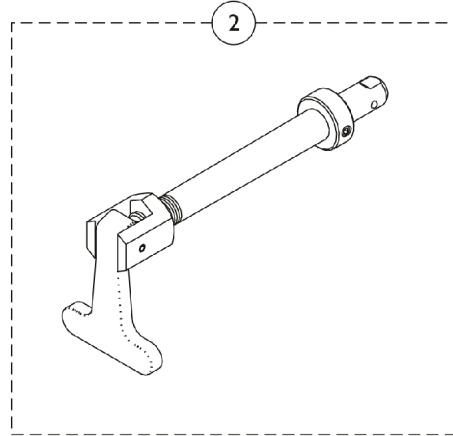

## Axles

Item Number	Part Description	Part Number
1	Quick Release	1065303
1	Titanium Axles	1060842-NLA
2	Quad Release	1043487-NLA

# Axles & Camber System

Item Number	Description	Part Number
3	Camber Tube Assembly, 0 Degree	8881143275 See Note(s) A
3	Camber Tube Assembly, 3 Degree	8881127959-NLA See Note(s) A
3	Camber Tube Assembly, 6 Degree	8881143276-NLA See Note(s) A
3	Camber Tube Assembly, 9 Degree	8881143277 See Note(s) A

NOTE: A - Specify frame color when ordering, see category titled, "Frame Finishes." Quote number SM-090608125056 must be referenced when a new Camber Tube Assembly is ordered