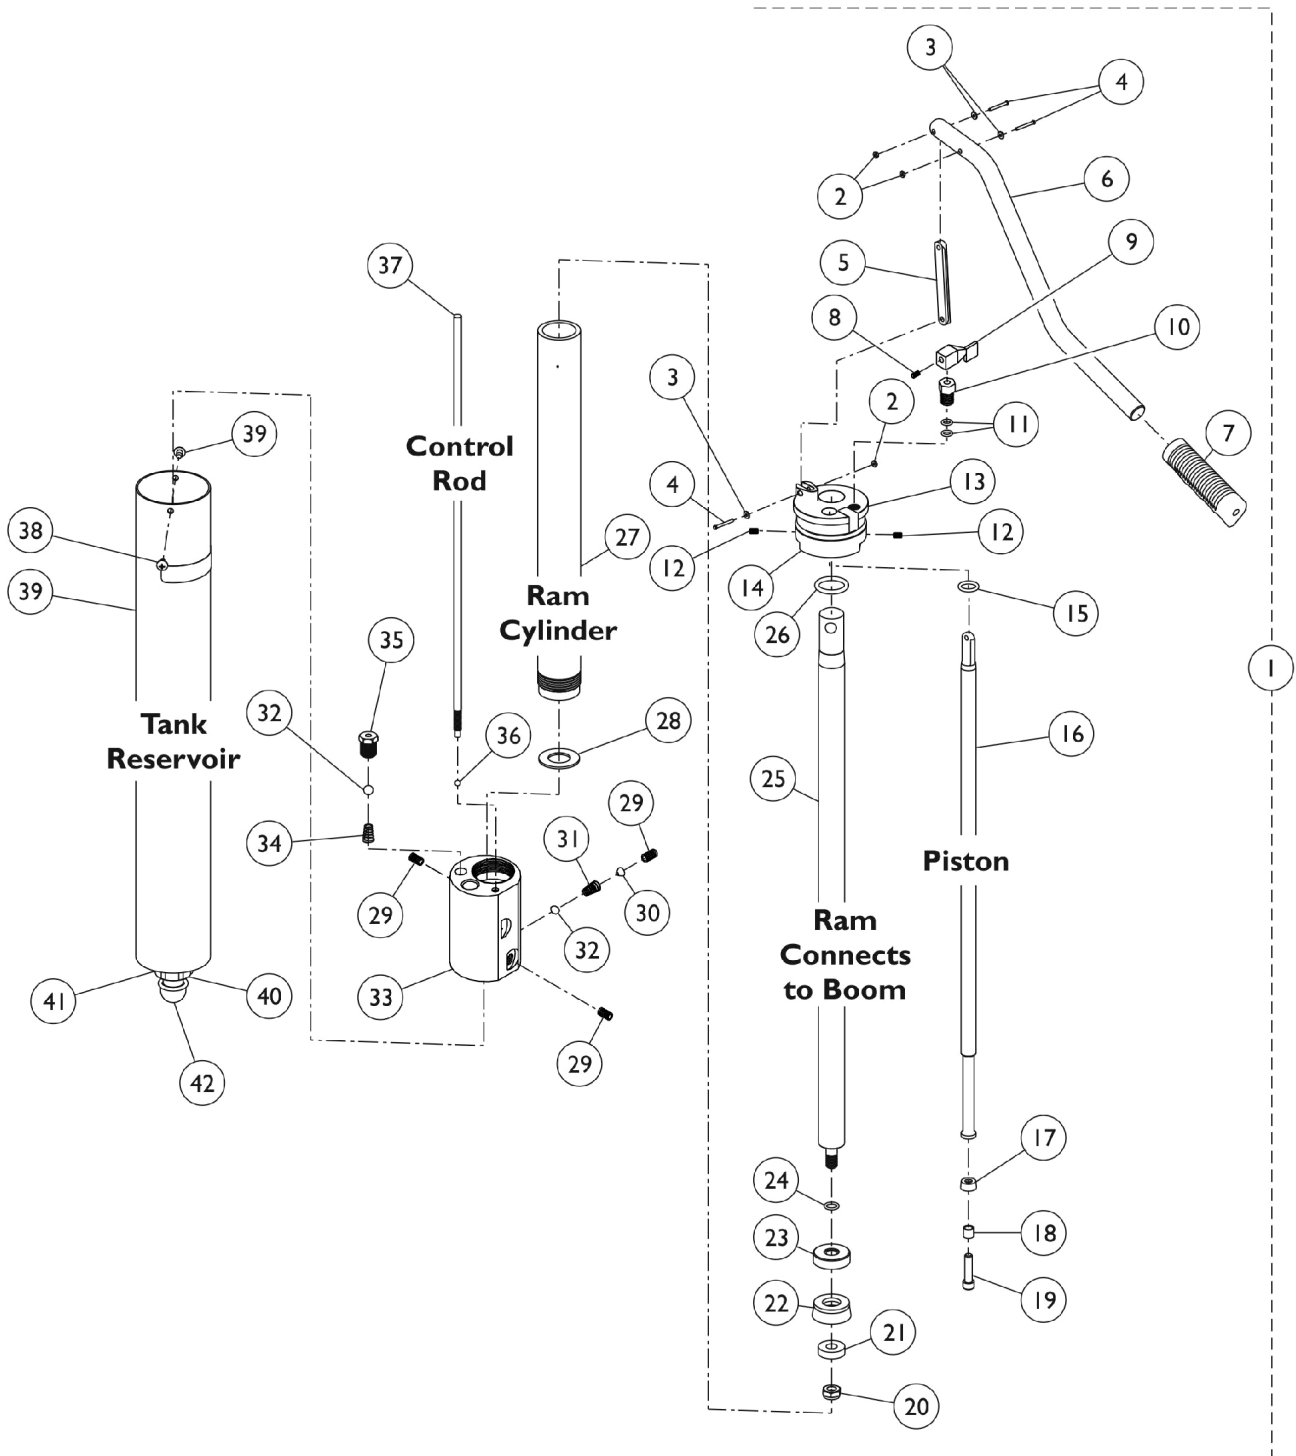

Hydraulic Pump Model - 9099 and 9099P

Hydraulic Pump

Model - 9099 and 9099P

Item Number	Note	Part Number	Description	Quantity Per	
				Package	Assembly
1	A	9099-NLA	NLA - Pump	1	1
1	A	9099P	Pump, Hydraulic	1	1
1	A	9099E-NLA	NLA - Pump, Reconditioned, Chrome	1	1
1	A	9099R-NLA	NLA - Pump, Hydraulic	1	1
1	A	9099RE-NLA	NLA - Pump, Reconditioned, Reliant, Isolet Grey	1	1
	B,D	1011941-NLA	NLA - Kit, Pump Handle Hardware Upgrade	1	1
2			Nut, Hex (#6-32)	1	3
3			Washer, Flat (11/64 x 3/8 x 1/32")	1	3
4			T-Bolt, Threaded End (6-32 x 25/32)	1	3
			Instruction Sheet	1	1
5		90013X000-NLA	NLA - Link	1	1
6		90012X000-NLA	NLA - Handle, Pump, Chrome	1	1
7		90007X000	NLA - Grip, Handle - 9805	1	1
7		1065926-NLA	NLA - Grip, Hand, Black	1	1
8		60284X007	Screw, Socket Set Flat Point (1/4-20 x 3/8")	1	1
9		90015X000-NLA	NLA - Handle, Control, Chrome	1	1
10	C	See Note	See Footnote	1	1
11	C	See Note	See Footnote	1	2
12		90032X000	Screw, Set Socket Cup Point (#8-32 x 1/4")	1	2
13	C	See Note	See Footnote	1	1
14		90024X000-NLA	NLA - O-Ring, Tank (2-7/64 x 2-3/8 x 1/8")	1	1
15		90023X000-NLA	NLA - O-Ring, Piston (1/2 x 11/16 x 7/64")	1	1
16		90033X000-NLA	NLA - Piston	1	1
17		90034X000-NLA	NLA - Cup, Piston	1	1
18	C	See Note	See Footnote	1	1
19		90036X000-NLA	NLA - Screw, Allen Head (1/4-28 x 1")	1	1
20		40363X000	Hex Nut (3/8"-16)	1	1
21		90028X000-NLA	NLA - Washer, Inside Ram (3/8" x 57/64" x 1/4")	1	1
22		90026X000-NLA	NLA - Cup, Ram	1	1
23		90029X001-NLA	NLA - Washer, Outside Ram (3/8" x 1-1/4" x 11/32")	1	1
24	C	See Note	See Footnote	1	1
25		90052X000-NLA	NLA - Ram	1	1
26		90022X000-NLA	NLA - O-Ring, Ram (7/8 x 1-1/8 x 1/8")	1	1
27		90031X000-NLA	NLA - Cylinder, Ram	1	1
28		90135X000-NLA	NLA - Washer, Nylon (3/4" x 1/34/65" x 1/16")	1	1
29		90043X000	NLA - Plug, Pressure (1/8")	1	3
30		90053X000	NLA - Tube, Bonnet	1	1
31		90045X000-NLA	NLA - Spring, Helical Compression	1	1
32		90040X000	NLA - Ball, Steel (5/16")	1	2
33		90037X000-NLA	NLA - Body, Pump	1	1
34		90041X000	NLA - Spring, Helical Compression	1	1
35		90039X000-NLA	NLA - Inlet Fitting	1	1
36		90042X000-NLA	NLA - Ball, Steel (3/16")	1	1
37	C	See Note	See Footnote	1	1
38		90017X000-NLA	NLA - Screw, Phillips Pan Head (#10-32 x 5/16")	1	2
39		90008X000-NLA	NLA - Reservoir, Tank - Chrome	1	1