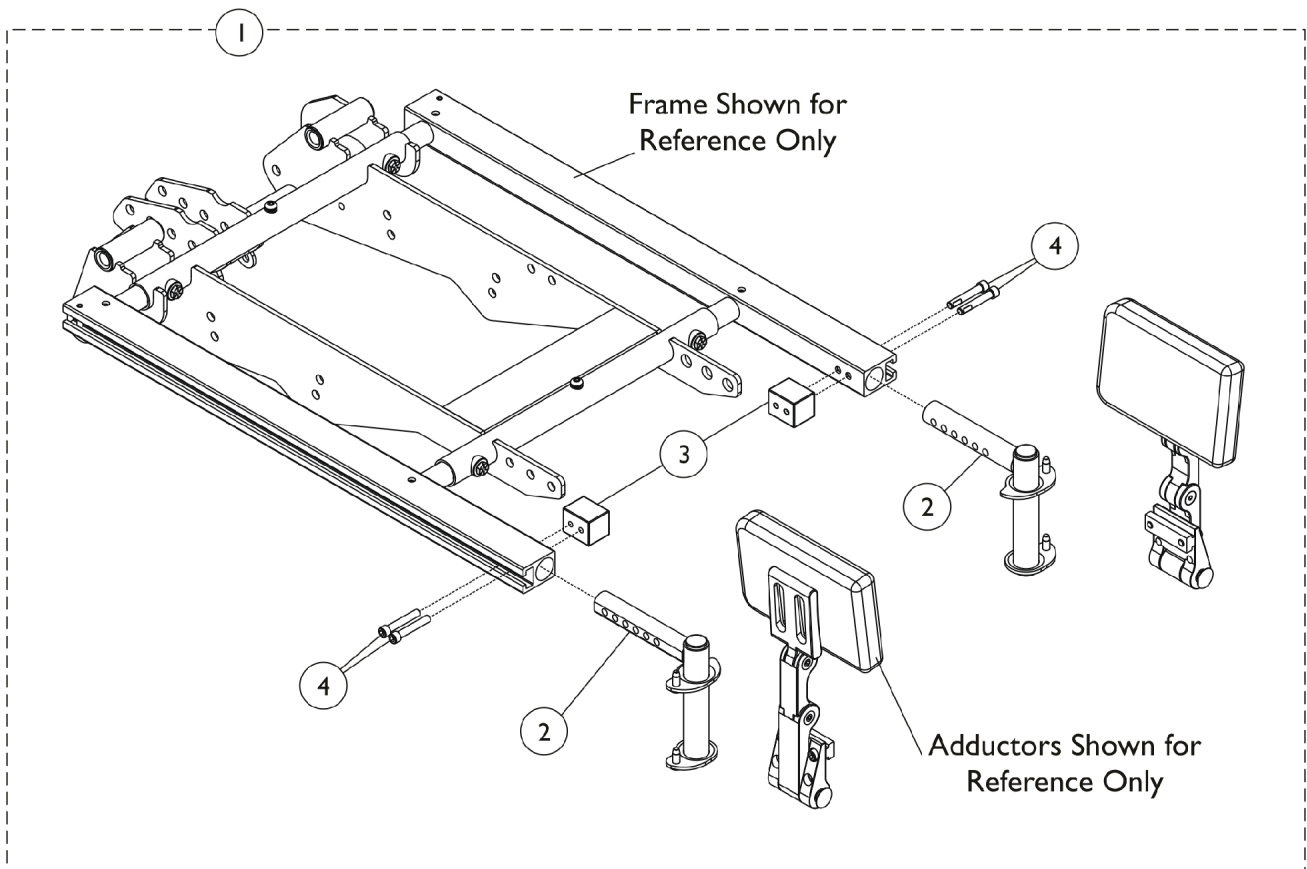

Adductor Mounting Hardware, Hemi Style, 3G Storm

For replacement Adductors, see section titled, "Accessories-Adductors" within the Formula™CG Powered Seating Elevate CGE Tilt CGT/CGTE Recline CGR Tilt/Recline CGTR/CGTRE parts book.

Item Number	Note	Part Number	Description	Quantity Per	
				Package	Assembly
1	A	1162435-NLA	NLA - Kit, Adductor Mounting Hardware, Hemi Style, 3G Storm	1	1
2			Front Rigging Hanger Assembly w/ Plug Button, Pin Style, Adult, Black - Right	1	1
2			Front Rigging Hanger Assembly w/ Plug Button, Pin Style, Adult, Black - Left	1	1
3			Block, Threaded	1	2
4			Screw, Socket Head Cap w/ Patch (1/4-20 x 1-1/2")	1	4