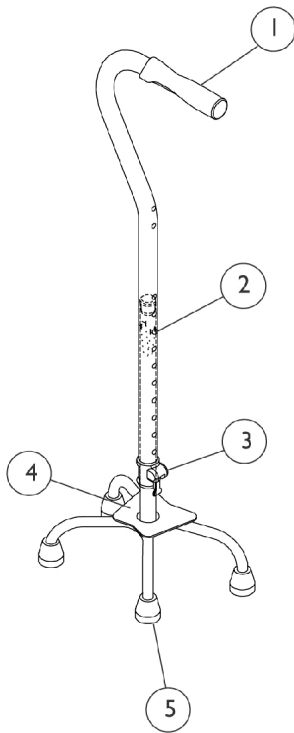

# Canes

Quad - Model 7823, 7827, 7829, 3920-2

Model 7823, Medium Base  
Model 7829, Large Base

Model 3920- 2, Medium Base  
Model 7827, Large Base

## Quad - Model 7823, 7827, 7829, 3920-2

Item Number	Note	Part Number	Description	Quantity Per	
				Package	Assembly
1	A,B,H	1048091-NLA	NLA - Hand Grip, Standard	1	1
1	A,B	1130776-NLA	NLA - Kit, Standard Grips	10	1
1	C,D	1062839-NLA	NLA - Hand Grip, Dual Cam	1	1
1	C,D,I	1130778-NLA	NLA - Kit, Dual Cam Grips	10	1
2		1053041-NLA	NLA - Spring, Torsion w/ Double Buttons	1	1
3		1055948	Kit, Camlock	1	1
			Lever, Cam, Black	1	1
			Housing, Cam	1	1
			Instruction Sheet, Camlock	1	1
4	A,C,E	1052368-NLA	NLA - Base Assembly, Narrow	1	1
4	B,D,E	1052369-NLA	NLA - Base Assembly, Large	1	1
5	A,C,F,J	1049993-NLA	NLA - Tip, Cane, Rubber, Black (1/2" Tubing)	1	4
5	B,D,G	1049992-NLA	NLA - Tip, Cane, Rubber, Black (5/8" Tubing)	1	4
<p>NOTE: A - To be used on Model 3920.            B - To be used on Model 7827.            C - To be used on Model 7823.            D - To be used on Model 7829.            E - Individual item no longer available, order complete cane for replacement.            F - For 1/2" Tubing.            G - For 5/8" Tubing.            H - Individual item no longer available, refer to Kit Part #1130776.            I - Individual item no longer available, refer to Kit Part #1130778.            J - After 8/28/08 appearance of the rubber tip changed. New tips are functionally equivalent, but should be ordered in quantities of 4 if uniform appearance is required or desired.</p>					