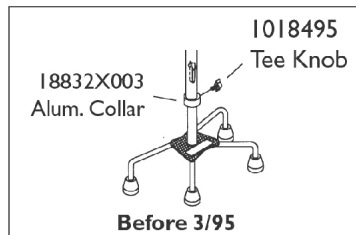

# Canes

Quad - Model 7823, 7827, 7829, 3920-2

Model 7823, Medium Base  
Model 7829, Large Base

Model 3920- 2, Medium Base  
Model 7827, Large Base

## Quad - Model 7823, 7827, 7829, 3920-2

Item Number	Note	Part Number	Description	Quantity Per	
				Package	Assembly
1	A,B,H	1048091-NLA	NLA - Hand Grip, Standard	1	1
1	A,B	1130776-NLA	NLA - Kit, Standard Grips	10	1
1	C,D	1062839-NLA	NLA - Hand Grip, Dual Cam	1	1
1	C,D,I	1130778-NLA	NLA - Kit, Dual Cam Grips	10	1
2		1053041-NLA	NLA - Spring, Torsion w/ Double Buttons	1	1
3		1055948	Kit, Camlock	1	1
			Lever, Cam, Black	1	1
			Housing, Cam	1	1
			Instruction Sheet, Camlock	1	1
4	A,C,E	1052368-NLA	NLA - Base Assembly, Narrow	1	1
4	B,D,E	1052369-NLA	NLA - Base Assembly, Large	1	1
5	A,C,F,J	1049993-NLA	NLA - Tip, Cane, Rubber, Black (1/2" Tubing)	1	4
5	B,D,G	1049992-NLA	NLA - Tip, Cane, Rubber, Black (5/8" Tubing)	1	4
<p>NOTE: A - To be used on Model 3920.            B - To be used on Model 7827.            C - To be used on Model 7823.            D - To be used on Model 7829.            E - Individual item no longer available, order complete cane for replacement.            F - For 1/2" Tubing.            G - For 5/8" Tubing.            H - Individual item no longer available, refer to Kit Part #1130776.            I - Individual item no longer available, refer to Kit Part #1130778.            J - After 8/28/08 appearance of the rubber tip changed. New tips are functionally equivalent, but should be ordered in quantities of 4 if uniform appearance is required or desired.</p>					