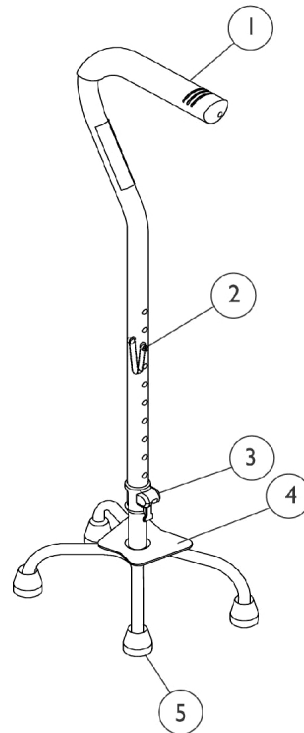

# Canes

Quad - Model 7823, 7827, 7829, 3920-2

Model 7823, Medium Base  
Model 7829, Large Base

Model 3920- 2, Medium Base  
Model 7827, Large Base

## Quad - Model 7823, 7827, 7829, 3920-2

Item Number	Note	Part Number	Description	Quantity Per	
				Package	Assembly
1	A,B,H	1048091-NLA	NLA - Hand Grip, Standard	1	1
1	A,B	1130776-NLA	NLA - Kit, Standard Grips	10	1
1	C,D	1062839-NLA	NLA - Hand Grip, Dual Cam	1	1
1	C,D,I	1130778-NLA	NLA - Kit, Dual Cam Grips	10	1
2		1053041-NLA	NLA - Spring, Torsion w/ Double Buttons	1	1
3		1055948	Kit, Camlock	1	1
			Lever, Cam, Black	1	1
			Housing, Cam	1	1
			Instruction Sheet, Camlock	1	1
4	A,C,E	1052368-NLA	NLA - Base Assembly, Narrow	1	1
4	B,D,E	1052369-NLA	NLA - Base Assembly, Large	1	1
5	A,C,F,J	1049993-NLA	NLA - Tip, Cane, Rubber, Black (1/2" Tubing)	1	4
5	B,D,G	1049992-NLA	NLA - Tip, Cane, Rubber, Black (5/8" Tubing)	1	4
<p>NOTE: A - To be used on Model 3920.            B - To be used on Model 7827.            C - To be used on Model 7823.            D - To be used on Model 7829.            E - Individual item no longer available, order complete cane for replacement.            F - For 1/2" Tubing.            G - For 5/8" Tubing.            H - Individual item no longer available, refer to Kit Part #1130776.            I - Individual item no longer available, refer to Kit Part #1130778.            J - After 8/28/08 appearance of the rubber tip changed. New tips are functionally equivalent, but should be ordered in quantities of 4 if uniform appearance is required or desired.</p>					