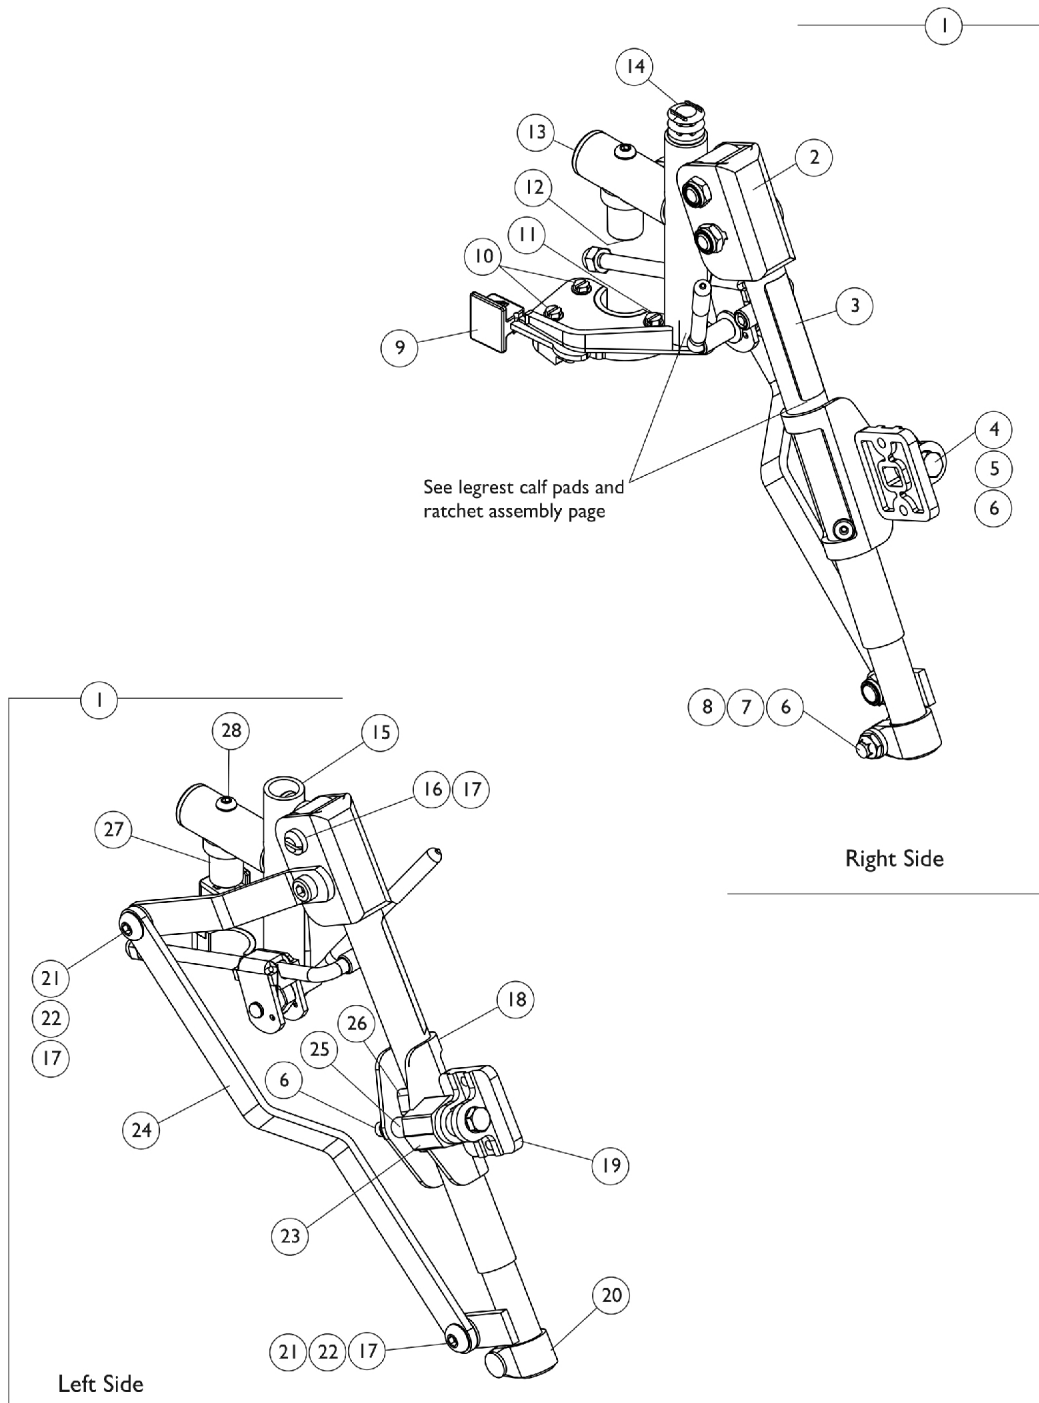

# Articulating Legrest Support Assembly - ATL4A

## Articulating Legrest Support Assembly - ATL4A

Item Number	Note	Part Number	Description	Quantity Per	
				Package	Assembly
1	A	1082540	Articulating Legrest Support Assembly, Sector, Chrome - Right	1	1
1	A	1082541	Articulating Legrest Support Assembly, Sector, Chrome - Left	1	1
2		1022877-NLA	NLA - Tube, Support and Drive Link, Chrome - Right	1	1
2		1022878-NLA	NLA - Tube, Support and Drive Link, Chrome - Left	1	1
3		1024911-NLA	NLA - Decal, Smartleg	1	1
4		1014807	Screw, Hex Head (5/16-24 x 3-1/4")	1	1
5		47330X003	Spacer (5/16 x 1/2 x 3/8")	1	1
6		60264X001	Locknut (5/16-24)	1	2
7		1027377	Washer (#20)	1	1
8		11232X009	Bolt, Lug (5/16-24 x 1-3/8")	1	1
9		1025454	Housing, Latch - Right	1	1
9		1025455	Housing, Latch - Left	1	1
10		1025451	Screw, Slotted Hex Washer Head (#10-32 x 5/8")	1	2
11		1017423	Screw, Slotted Hex Washer Head w/ Patch (#10-32 x 1/2")	1	1
12		1025736	Locknut (1/4-20)	1	1
13		1029501	Plug Button, Black (1")	1	1
14		1027097	Plug Button, Black (3/4")	1	1
15		1082538-NLA	NLA - Tube, Legrest Support, Articulating, Sector, Chrome - Right	1	1
15		1082539-NLA	NLA - Tube, Legrest Support, Articulating, Sector, Chrome - Left	1	1
16		1022854-NLA	NLA - Screw, Shoulder Slotted Head (1/2 x 1-1/8", 3/8-16)	1	1
17		40363X000	Hex Nut (3/8"-16)	1	3
18		1025104	Bracket, Legrest, Chrome	1	1
19		04526X019	Plate, Legrest Pad	1	1
20		1022848	Tube, Slide, Articulating, Chrome - Right	1	1
20		1022849	Tube, Slide, Articulating, Chrome - Left	1	1
21		1022866-NLA	NLA - Screw, Socket Button Head (3/8-16 x 3/4")	1	2
22		1049527	Washer, Nylon (3/8 x 3/4 x 1/16")	1	2
23		1025133	Spacer, Legrest Pad, Black	1	1
24		1022846-NLA	NLA - Bar, Link, Black	1	1
25		47328X003	Bushing, Pivot (5/16 x 7/16 x 7/8")	1	1
26		48823X008	Spring, Leaf	1	1
27		1017148	Pivot, Footrest	1	1
28		1001762	Screw, Socket Button Head (1/4-20 x 1-3/4")	1	1

NOTE: A - Includes Items 2-28