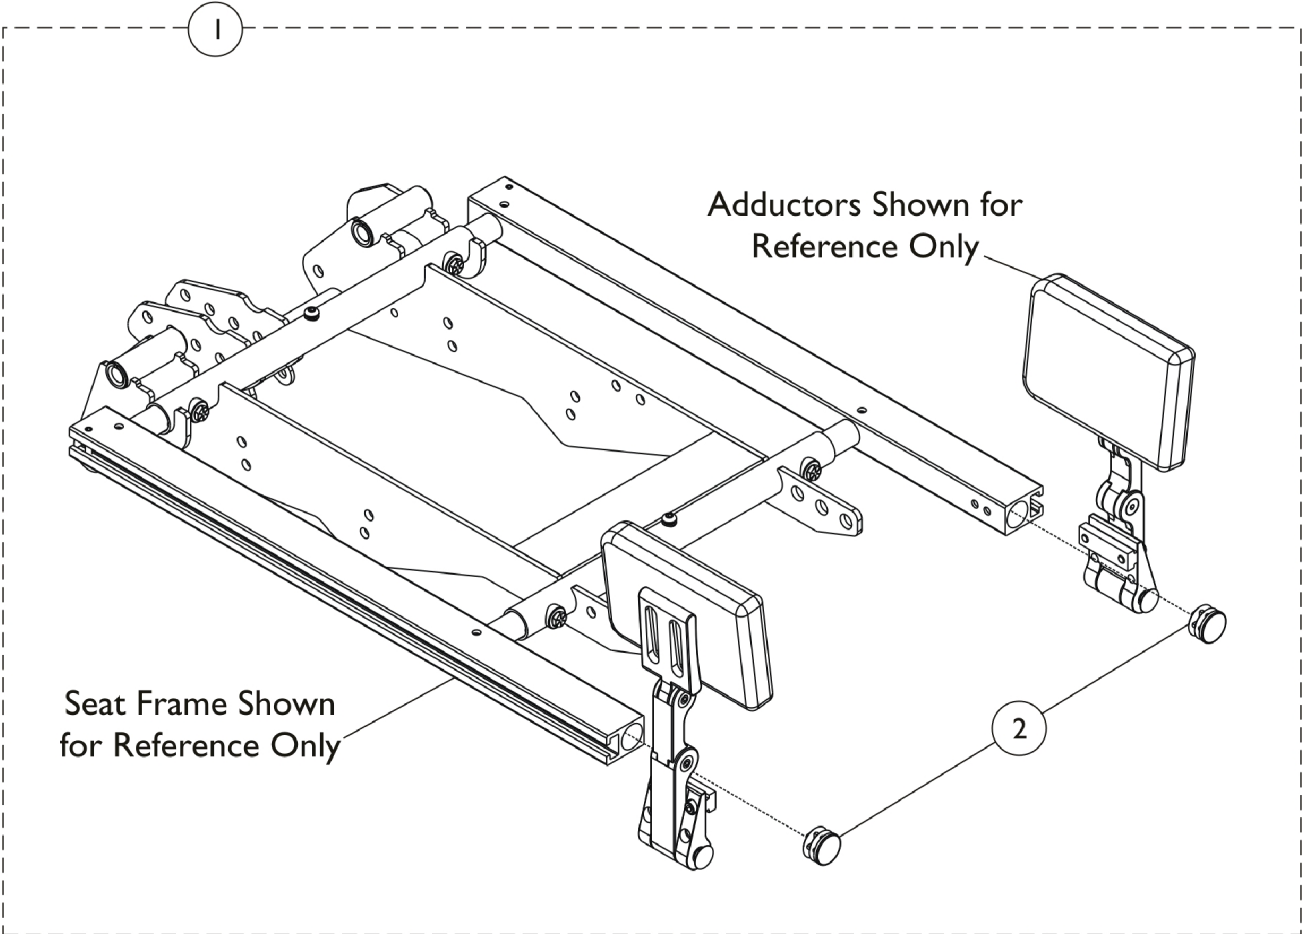

Adductors Mounting Hardware, MPCTMT/MPCTMT-L Style

For replacement Adductors, see section titled, "Accessories-Adductors" within the Formula™CG Powered Seating Elevate CGE Tilt CGT/CGTE Recline CGR Tilt/Recline CGTR/CGTRE parts book.

Item Number	Note	Part Number	Description	Quantity Per	
				Package	Assembly
1	A	1162434	Hardware, Mounting, Adductor, MPCTMT/MPCTMT-L Front Riggings	1	1
2			Plug Button, Black (1")	1	2

NOTE: A - Includes item 2.