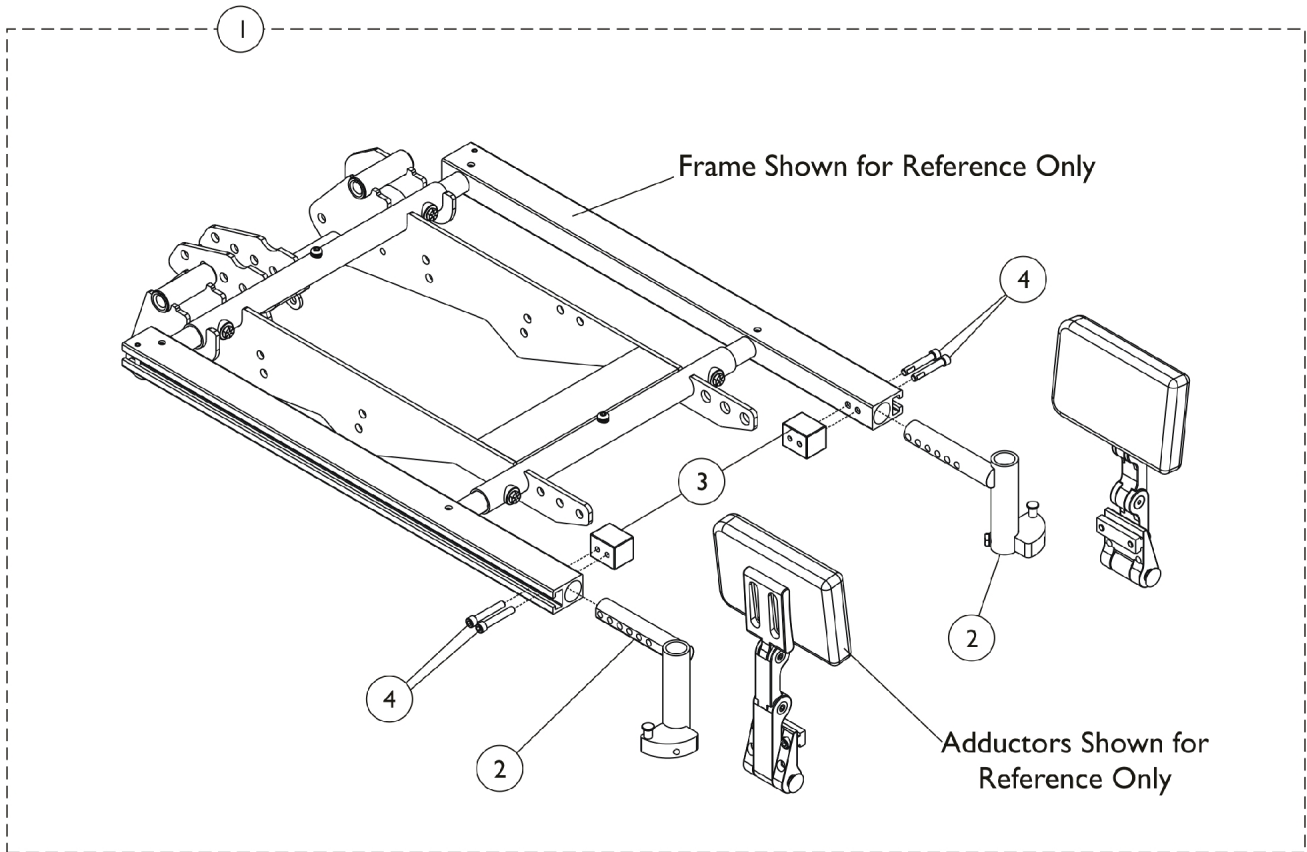

Adductor Mounting Hardware - Sector Style

For replacement Adductors, see section titled, "Accessories-Adductors" within the Formula™CG Powered Seating Elevate CGE Tilt CGT/CGTE Recline CGR Tilt/Recline CGTR/CGTRE parts book.

Item Number	Note	Part Number	Description	Quantity Per	
				Package	Assembly
1	A	1162433	Kit, Adductor Mounting Hardware, Sector Front Riggings	1	1
2			Front Rigging Hanger Assembly w/ Sector Block, Black - Right	1	1
2			Front Rigging Hanger Assembly w/ Sector Block, Black - Left	1	1
3			Block, Threaded	1	2
4			Screw, Socket Head Cap w/ Patch (1/4-20 x 1-1/2")	1	4