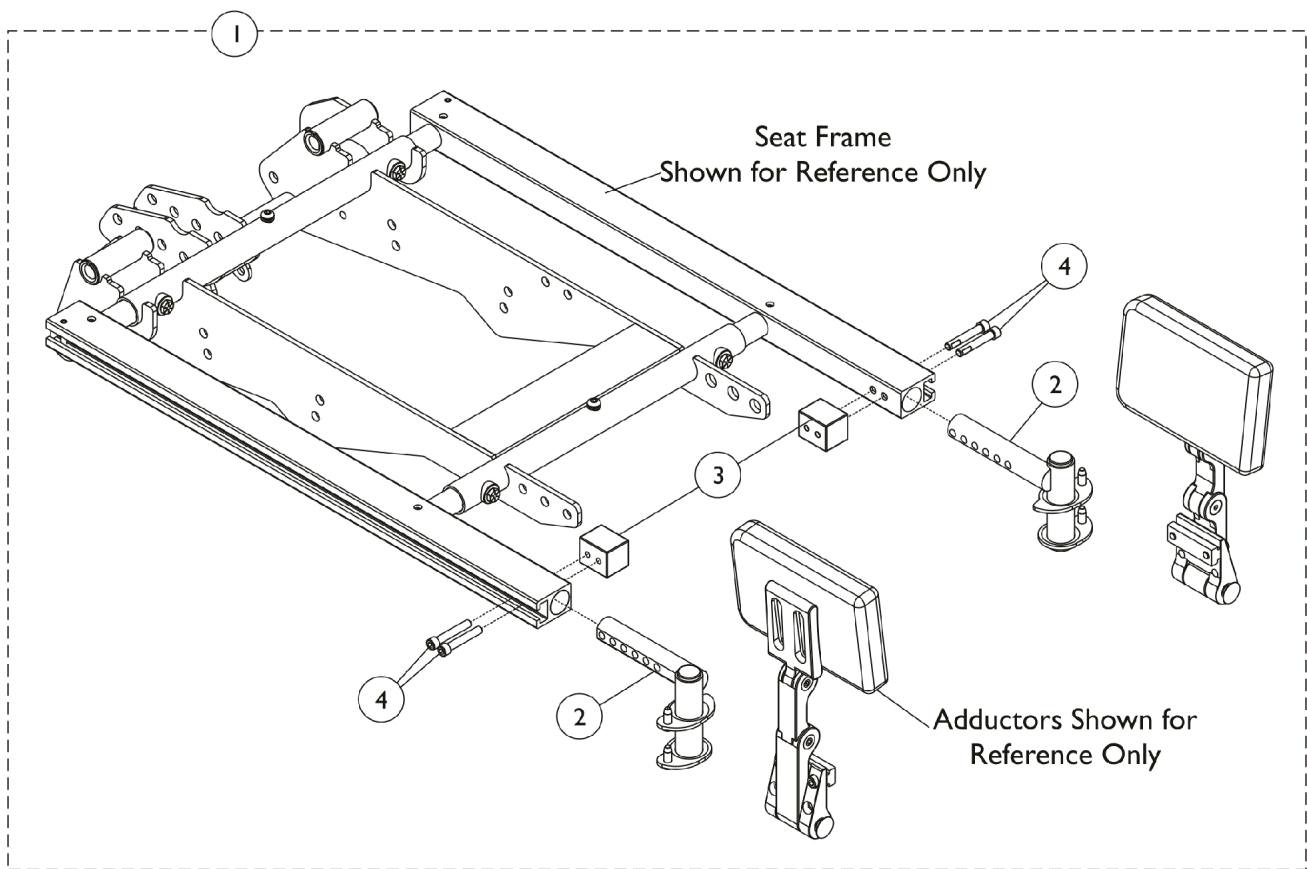

# Adductor Mounting Hardware, Hemi Style, TDX SP/SP-GT/SR

For replacement Adductors, see section titled, "Accessories-Adductors" within the Formula™CG  
Powered Seating Elevate CGE Tilt CGT/CGTE Recline CGR Tilt/Recline CGTR/CGTRE parts book.

Item Number	Note	Part Number	Description	Quantity Per	
				Package	Assembly
1	A	1162431-NLA	NLA - Kit, Adductor Mounting Hardware, Hemi TDX SP/SR	1	1
2			Front Rigging Hanger Assembly w/ Plug Button, Pin Style, Hemi, Black - Right	1	1
2			Front Rigging Hanger Assembly w/ Plug Button, Pin Style, Hemi, Black - Left	1	1
3			Block, Threaded	1	2
4			Screw, Socket Head Cap w/ Patch (1/4-20 x 1-1/2")	1	4