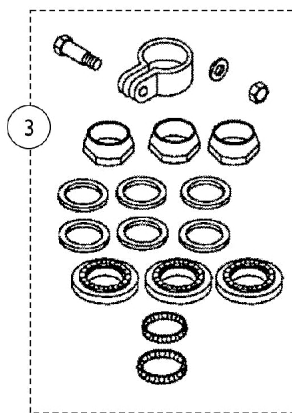

Lower Tiller Assembly & Front Wheels

Lower Tiller Assembly & Front Wheels

Item Number	Note	Part Number	Description	Quantity Per	
				Package	Assembly
1		1144826	Kit, Front Steering (L-4) Includes: (1) ea. Swing Assembly, (4) ea. Nylon Washer, (1) ea. Axle - Right, (1) ea. Axle - Left, (2) ea. Bolts, (2) ea. Washers, (2) ea. Nylon Nuts, (2) ea. Rod Assemblies, and (2) ea. Nuts	1	1
2		1144806-NLA	NLA - Boot, Bellow, Tiller	1	1
3		1144803	Kit, Headset Bearing Includes: (1) ea. Tube Clamp with Hardware, (3) ea. Steering Nut, (3) ea. Plain Washer, (3) ea. Tooth Washer, (3) ea. Steering Race, and (2) ea. Bearings	1	1
4		1144804	Kit, Lower Hardware (L-3) Includes: (1) ea. Guide, (1) ea. Washer, (1) ea. Bolt, (1) ea. Bolt, (2) ea. Nylon Nut, (1) ea. Washer, and (1) ea. Steering Adjustment Bracket	1	1
5		1144805	Fork, Front (L-3)	1	1
6		1144822	Kit, Front Wheel (L-3) Includes: (1) ea. Nylon Nut, (1) ea. Plain Washer, (2) ea. Spacer, (1) ea. Bolt, and (1) ea. Front Wheel	1	1
7		1144832-NLA	NLA - Kit, Front Wheel (L-4) Includes: (1) ea. Bolt, (1) ea. Plain Washer, and (1) ea. Front Wheel	1	1