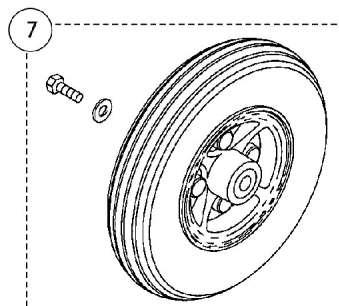

Lower Tiller Assembly & Front Wheels

Lower Tiller Assembly & Front Wheels

Item Number	Note	Part Number	Description	Quantity Per	
				Package	Assembly
1		1144826	Kit, Front Steering (L-4) Includes: (1) ea. Swing Assembly, (4) ea. Nylon Washer, (1) ea. Axle - Right, (1) ea. Axle - Left, (2) ea. Bolts, (2) ea. Washers, (2) ea. Nylon Nuts, (2) ea. Rod Assemblies, and (2) ea. Nuts	1	1
2		1144806-NLA	NLA - Boot, Bellow, Tiller	1	1
3		1144803	Kit, Headset Bearing Includes: (1) ea. Tube Clamp with Hardware, (3) ea. Steering Nut, (3) ea. Plain Washer, (3) ea. Tooth Washer, (3) ea. Steering Race, and (2) ea. Bearings	1	1
4		1144804	Kit, Lower Hardware (L-3) Includes: (1) ea. Guide, (1) ea. Washer, (1) ea. Bolt, (1) ea. Bolt, (2) ea. Nylon Nut, (1) ea. Washer, and (1) ea. Steering Adjustment Bracket	1	1
5		1144805	Fork, Front (L-3)	1	1
6		1144822	Kit, Front Wheel (L-3) Includes: (1) ea. Nylon Nut, (1) ea. Plain Washer, (2) ea. Spacer, (1) ea. Bolt, and (1) ea. Front Wheel	1	1
7		1144832-NLA	NLA - Kit, Front Wheel (L-4) Includes: (1) ea. Bolt, (1) ea. Plain Washer, and (1) ea. Front Wheel	1	1