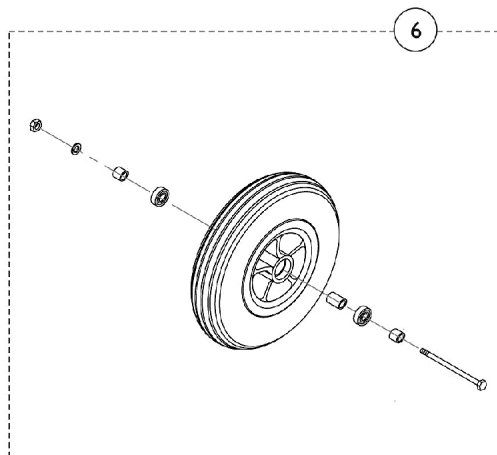

Lower Tiller Assembly & Front Wheels

Lower Tiller Assembly & Front Wheels

Item Number	Note	Part Number	Description	Quantity Per	
				Package	Assembly
1		1144826	Kit, Front Steering (L-4) Includes: (1) ea. Swing Assembly, (4) ea. Nylon Washer, (1) ea. Axle - Right, (1) ea. Axle - Left, (2) ea. Bolts, (2) ea. Washers, (2) ea. Nylon Nuts, (2) ea. Rod Assemblies, and (2) ea. Nuts	1	1
2		1144806-NLA	NLA - Boot, Bellow, Tiller	1	1
3		1144803	Kit, Headset Bearing Includes: (1) ea. Tube Clamp with Hardware, (3) ea. Steering Nut, (3) ea. Plain Washer, (3) ea. Tooth Washer, (3) ea. Steering Race, and (2) ea. Bearings	1	1
4		1144804	Kit, Lower Hardware (L-3) Includes: (1) ea. Guide, (1) ea. Washer, (1) ea. Bolt, (1) ea. Bolt, (2) ea. Nylon Nut, (1) ea. Washer, and (1) ea. Steering Adjustment Bracket	1	1
5		1144805	Fork, Front (L-3)	1	1
6		1144822	Kit, Front Wheel (L-3) Includes: (1) ea. Nylon Nut, (1) ea. Plain Washer, (2) ea. Spacer, (1) ea. Bolt, and (1) ea. Front Wheel	1	1
7		1144832-NLA	NLA - Kit, Front Wheel (L-4) Includes: (1) ea. Bolt, (1) ea. Plain Washer, and (1) ea. Front Wheel	1	1