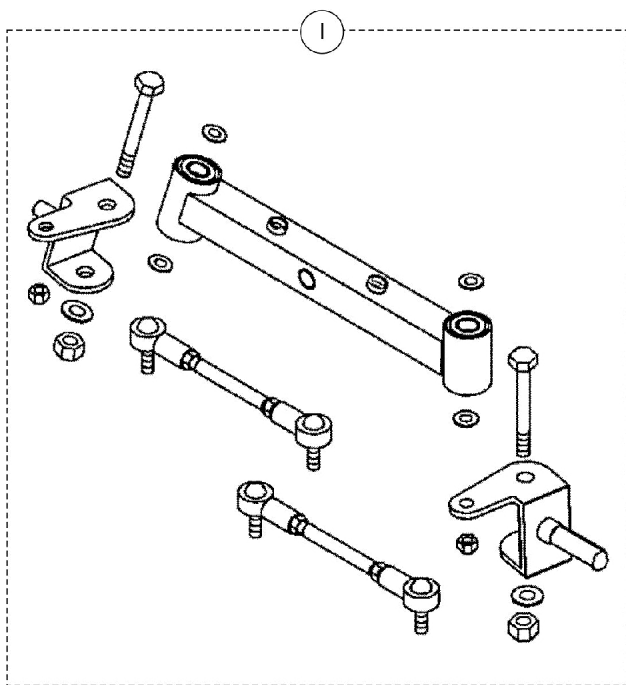

Lower Tiller Assembly & Front Wheels

Lower Tiller Assembly & Front Wheels

Item Number	Note	Part Number	Description	Quantity Per	
				Package	Assembly
1		1144826	Kit, Front Steering (L-4) Includes: (1) ea. Swing Assembly, (4) ea. Nylon Washer, (1) ea. Axle - Right, (1) ea. Axle - Left, (2) ea. Bolts, (2) ea. Washers, (2) ea. Nylon Nuts, (2) ea. Rod Assemblies, and (2) ea. Nuts	1	1
2		1144806-NLA	NLA - Boot, Bellow, Tiller	1	1
3		1144803	Kit, Headset Bearing Includes: (1) ea. Tube Clamp with Hardware, (3) ea. Steering Nut, (3) ea. Plain Washer, (3) ea. Tooth Washer, (3) ea. Steering Race, and (2) ea. Bearings	1	1
4		1144804	Kit, Lower Hardware (L-3) Includes: (1) ea. Guide, (1) ea. Washer, (1) ea. Bolt, (1) ea. Bolt, (2) ea. Nylon Nut, (1) ea. Washer, and (1) ea. Steering Adjustment Bracket	1	1
5		1144805	Fork, Front (L-3)	1	1
6		1144822	Kit, Front Wheel (L-3) Includes: (1) ea. Nylon Nut, (1) ea. Plain Washer, (2) ea. Spacer, (1) ea. Bolt, and (1) ea. Front Wheel	1	1
7		1144832-NLA	NLA - Kit, Front Wheel (L-4) Includes: (1) ea. Bolt, (1) ea. Plain Washer, and (1) ea. Front Wheel	1	1