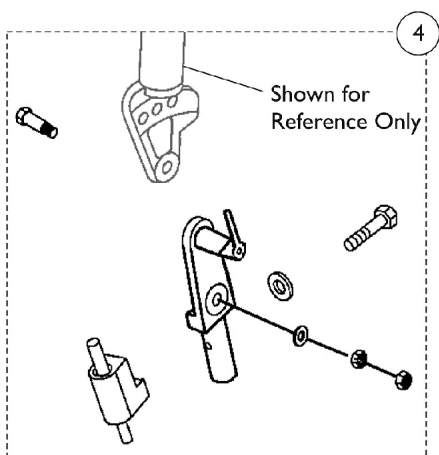

Lower Tiller Assembly & Front Wheels

Lower Tiller Assembly & Front Wheels

Item Number	Note	Part Number	Description	Quantity Per	
				Package	Assembly
1		1144826	Kit, Front Steering (L-4) Includes: (1) ea. Swing Assembly, (4) ea. Nylon Washer, (1) ea. Axle - Right, (1) ea. Axle - Left, (2) ea. Bolts, (2) ea. Washers, (2) ea. Nylon Nuts, (2) ea. Rod Assemblies, and (2) ea. Nuts	1	1
2		1144806-NLA	NLA - Boot, Bellow, Tiller	1	1
3		1144803	Kit, Headset Bearing Includes: (1) ea. Tube Clamp with Hardware, (3) ea. Steering Nut, (3) ea. Plain Washer, (3) ea. Tooth Washer, (3) ea. Steering Race, and (2) ea. Bearings	1	1
4		1144804	Kit, Lower Hardware (L-3) Includes: (1) ea. Guide, (1) ea. Washer, (1) ea. Bolt, (1) ea. Bolt, (2) ea. Nylon Nut, (1) ea. Washer, and (1) ea. Steering Adjustment Bracket	1	1
5		1144805	Fork, Front (L-3)	1	1
6		1144822	Kit, Front Wheel (L-3) Includes: (1) ea. Nylon Nut, (1) ea. Plain Washer, (2) ea. Spacer, (1) ea. Bolt, and (1) ea. Front Wheel	1	1
7		1144832-NLA	NLA - Kit, Front Wheel (L-4) Includes: (1) ea. Bolt, (1) ea. Plain Washer, and (1) ea. Front Wheel	1	1